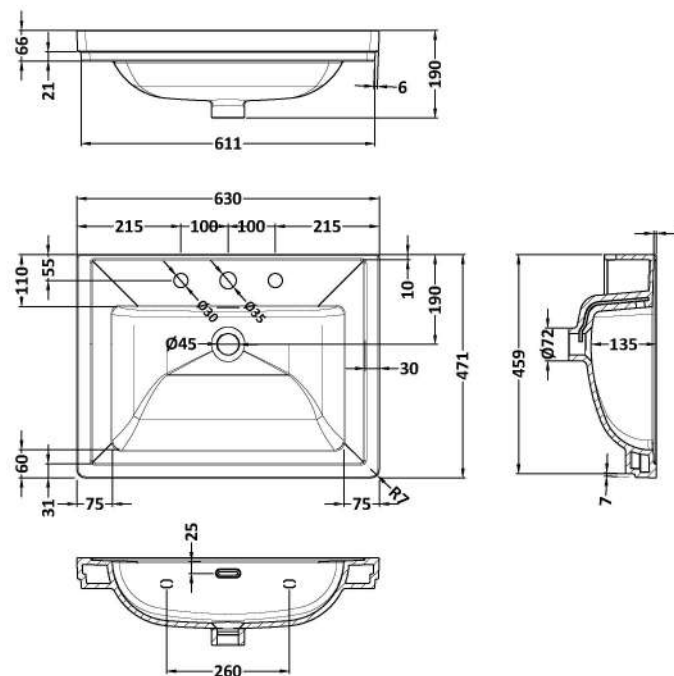

Packaging Dimensions

Height (mm):	465
Width (mm):	625
Depth (mm):	480
Gross Weight (kg):	19.5

Packaging Data

Box Colour:	Brown Cardboard Box
Box Qty:	0
Label Size:	0 x 0
Label Colour:	White Label
Label Qty:	0

Outer Box Dimensions (If Applicable)

Height (mm):	
Width (mm):	
Depth (mm):	
Gross Weight (kg):	
Barcode:	5056462643267

Product Details

Country of Origin:	China
Fitting Instruction:	Yes
CE & UKCA:	N/A
FSC Certified Materials:	Yes
Colour:	Satin White
Construction Method:	Cam & Wood Dowel
Construction Type:	Rigid
Cabinet Finish:	MFC Painted Matt
Fascia Finish:	Mdf Painted Matt
Cabinet Thickness (mm):	18
Fascia Thickness (mm):	18
Drawer Included:	Yes
Drawer Type:	80mm High Metal S/C Inc Galler
No of Shelves:	Not Applicable
Hinge Type:	Not Applicable
Hinge Included:	Not Applicable
Adjustable Legs:	No, Not Required
Fixings Included:	Yes
Handle Style:	Traditional
Waste Shroud:	Yes
Handle Included:	Yes, Supplied
Handle Type:	Knob

Sales Code: CBM533

Description: 600 Classic Basin (640X472x185) 3Th

Product Dimensions

Height (mm):	0
Width (mm):	0
Depth (mm):	0
Nett Weight (kg):	17

Packaging Dimensions

Height (mm):	490
Width (mm):	650
Depth (mm):	220
Gross Weight (kg):	17.3

Basins: Tap Hole: Three Tapholes Chain Stay Hole: No
Template: Not Required Waste Type Req: Slotted
Overflow Inc: Yes Overflow Cover: Yes
Inner Bowl Depth (mm): 135 mm