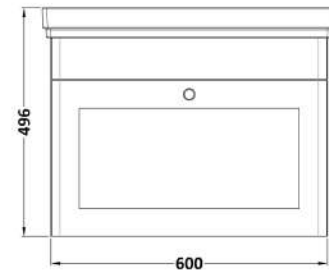

Sales Code: CLC194B

Description: 600 W/H 1-Drawer Unit & Basin 3Th

Packaging Details

Barcode: 5056462688220

Sales Code: CLA194

Description: 600 W/H 1-Drawer Unit (431X600x453)

Product Dimensions

Height (mm):	431
Width (mm):	600
Depth (mm):	453
Nett Weight (kg):	19

Packaging Dimensions

Height (mm):	465
Width (mm):	625
Depth (mm):	480
Gross Weight (kg):	19.5

Packaging Data

Box Colour:	Brown Cardboard Box
Box Qty:	0
Label Size:	0 x 0
Label Colour:	White Label
Label Qty:	0

Outer Box Dimensions (If Applicable)

Height (mm):	
Width (mm):	
Depth (mm):	
Gross Weight (kg):	
Barcode:	5056462643267

Product Details

Country of Origin:	China
Fitting Instruction:	Yes
CE & UKCA:	N/A
FSC Certified Materials:	Yes
Colour:	Satin White
Construction Method:	Cam & Wood Dowel
Construction Type:	Rigid
Cabinet Finish:	MFC Painted Matt
Fascia Finish:	Mdf Painted Matt
Cabinet Thickness (mm):	18
Fascia Thickness (mm):	18
Drawer Included:	Yes
Drawer Type:	80mm High Metal S/C Inc Galler
No of Shelves:	Not Applicable
Hinge Type:	Not Applicable
Hinge Included:	Not Applicable
Adjustable Legs:	No, Not Required
Fixings Included:	Yes
Handle Style:	Traditional
Waste Shroud:	Yes
Handle Included:	Yes, Supplied
Handle Type:	Knob

Sales Code: CBM533

Description: 600 Classic Basin (640X472x185) 3Th

Product Dimensions

Height (mm):	0
Width (mm):	0
Depth (mm):	0
Nett Weight (kg):	17

Packaging Dimensions

Height (mm):	490
Width (mm):	650
Depth (mm):	220
Gross Weight (kg):	17.3