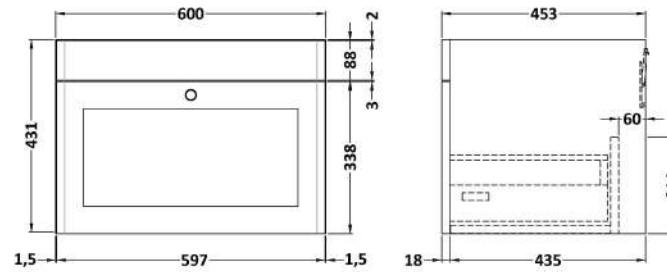

Sales Code: CLC194B

Description: 600 W/H 1-Drawer Unit & Basin 3Th

Packaging Details

Barcode: 5056462688220

Sales Code: CLA194

Description: 600 W/H 1-Drawer Unit (431X600x453)

Product Dimensions

Height (mm):	431
Width (mm):	600
Depth (mm):	453
Nett Weight (kg):	19

Packaging Dimensions

Height (mm):	465
Width (mm):	625
Depth (mm):	480
Gross Weight (kg):	19.5

Packaging Data

Box Colour:	Brown Cardboard Box
Box Qty:	0
Label Size:	0 x 0
Label Colour:	White Label
Label Qty:	0

Outer Box Dimensions (If Applicable)

Height (mm):	
Width (mm):	
Depth (mm):	
Gross Weight (kg):	
Barcode:	5056462643267

Product Details

Country of Origin:	China
Fitting Instruction:	Yes
CE & UKCA:	N/A
FSC Certified Materials:	Yes
Colour:	Satin White
Construction Method:	Cam & Wood Dowel
Construction Type:	Rigid
Cabinet Finish:	MFC Painted Matt
Fascia Finish:	Mdf Painted Matt
Cabinet Thickness (mm):	18
Fascia Thickness (mm):	18
Drawer Included:	Yes
Drawer Type:	80mm High Metal S/C Inc Galler
No of Shelves:	Not Applicable
Hinge Type:	Not Applicable
Hinge Included:	Not Applicable
Adjustable Legs:	No, Not Required
Fixings Included:	Yes
Handle Style:	Traditional
Waste Shroud:	Yes
Handle Included:	Yes, Supplied
Handle Type:	Knob

Sales Code: CBM533

Description: 600 Classic Basin (640X472x185) 3Th

Product Dimensions

Height (mm):	0
Width (mm):	0
Depth (mm):	0
Nett Weight (kg):	17

Packaging Dimensions

Height (mm):	490
Width (mm):	650
Depth (mm):	220
Gross Weight (kg):	17.3