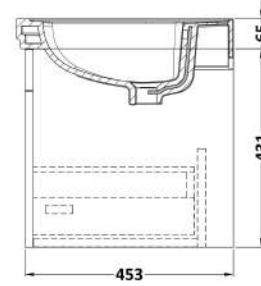

Sales Code: CLC194B

Description: 600 W/H 1-Drawer Unit & Basin 3Th

Packaging Details

Barcode: 5056462688220

Sales Code: CLA194

Description: 600 W/H 1-Drawer Unit (431X600x453)

Product Dimensions

Height (mm):	431
Width (mm):	600
Depth (mm):	453
Nett Weight (kg):	19

Packaging Dimensions

Height (mm):	465
Width (mm):	625
Depth (mm):	480
Gross Weight (kg):	19.5

Packaging Data

Box Colour:	Brown Cardboard Box
Box Qty:	0
Label Size:	0 x 0
Label Colour:	White Label
Label Qty:	0

Outer Box Dimensions (If Applicable)

Height (mm):	
Width (mm):	
Depth (mm):	
Gross Weight (kg):	
Barcode:	5056462643267

Product Details

Country of Origin:	China
Fitting Instruction:	Yes
CE & UKCA:	N/A
FSC Certified Materials:	Yes
Colour:	Satin White
Construction Method:	Cam & Wood Dowel
Construction Type:	Rigid
Cabinet Finish:	MFC Painted Matt
Fascia Finish:	Mdf Painted Matt
Cabinet Thickness (mm):	18
Fascia Thickness (mm):	18
Drawer Included:	Yes
Drawer Type:	80mm High Metal S/C Inc Galler
No of Shelves:	Not Applicable
Hinge Type:	Not Applicable
Hinge Included:	Not Applicable
Adjustable Legs:	No, Not Required
Fixings Included:	Yes
Handle Style:	Traditional
Waste Shroud:	Yes
Handle Included:	Yes, Supplied
Handle Type:	Knob

Sales Code: CBM533

Description: 600 Classic Basin (640X472x185) 3Th

Product Dimensions

Height (mm):	0
Width (mm):	0
Depth (mm):	0
Nett Weight (kg):	17

Packaging Dimensions

Height (mm):	490
Width (mm):	650
Depth (mm):	220
Gross Weight (kg):	17.3