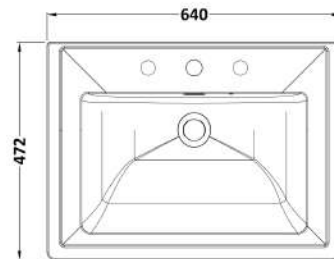

Sales Code: CLC194B

Description: 600 W/H 1-Drawer Unit & Basin 3Th

Packaging Details

Barcode: 5056462688220

Sales Code: CLA194

Description: 600 W/H 1-Drawer Unit (431X600x453)

Product Dimensions

Height (mm):	431
Width (mm):	600
Depth (mm):	453
Nett Weight (kg):	19

Packaging Dimensions

Height (mm):	465
Width (mm):	625
Depth (mm):	480
Gross Weight (kg):	19.5

Packaging Data

Box Colour:	Brown Cardboard Box
Box Qty:	0
Label Size:	0 x 0
Label Colour:	White Label
Label Qty:	0

Outer Box Dimensions (If Applicable)

Height (mm):	
Width (mm):	
Depth (mm):	
Gross Weight (kg):	
Barcode:	5056462643267

Product Details

Country of Origin:	China
Fitting Instruction:	Yes
CE & UKCA:	N/A
FSC Certified Materials:	Yes
Colour:	Satin White
Construction Method:	Cam & Wood Dowel
Construction Type:	Rigid
Cabinet Finish:	MFC Painted Matt
Fascia Finish:	Mdf Painted Matt
Cabinet Thickness (mm):	18
Fascia Thickness (mm):	18
Drawer Included:	Yes
Drawer Type:	80mm High Metal S/C Inc Galler
No of Shelves:	Not Applicable
Hinge Type:	Not Applicable
Hinge Included:	Not Applicable
Adjustable Legs:	No, Not Required
Fixings Included:	Yes
Handle Style:	Traditional
Waste Shroud:	Yes
Handle Included:	Yes, Supplied
Handle Type:	Knob

Sales Code: CBM533

Description: 600 Classic Basin (640X472x185) 3Th

Product Dimensions

Height (mm):	0
Width (mm):	0
Depth (mm):	0
Nett Weight (kg):	17

Packaging Dimensions

Height (mm):	490
Width (mm):	650
Depth (mm):	220
Gross Weight (kg):	17.3