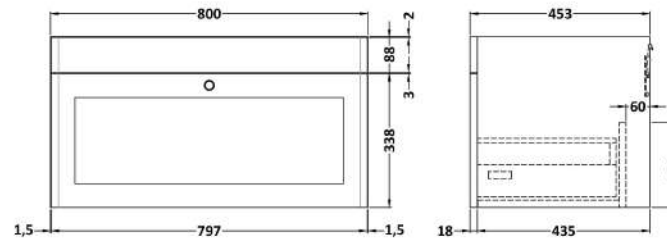

Sales Code: CLC196A

Description: 800 W/H 1-Drawer Unit & Basin 1Th

Packaging Details

Barcode: 5056462687063

Sales Code: CLA196

Description: 800 W/H 1-Drawer Unit (431X800x453)

Product Dimensions

Height (mm):	431
Width (mm):	800
Depth (mm):	453
Nett Weight (kg):	23

Packaging Dimensions

Height (mm):	465
Width (mm):	825
Depth (mm):	480
Gross Weight (kg):	23.5

Packaging Data

Box Colour:	Brown Cardboard Box
Box Qty:	0
Label Size:	0 x 0
Label Colour:	White Label
Label Qty:	0

Outer Box Dimensions (If Applicable)

Height (mm):	
Width (mm):	
Depth (mm):	
Gross Weight (kg):	
Barcode:	5056462643304

Product Details

Country of Origin:	China
Fitting Instruction:	Yes
CE & UKCA:	N/A
FSC Certified Materials:	Yes
Colour:	Satin White
Construction Method:	Cam & Wood Dowel
Construction Type:	Rigid
Cabinet Finish:	MFC Painted Matt
Fascia Finish:	Mdf Painted Matt
Cabinet Thickness (mm):	18
Fascia Thickness (mm):	18
Drawer Included:	Yes
Drawer Type:	80mm High Metal S/C Inc Galler
No of Shelves:	Not Applicable
Hinge Type:	Not Applicable
Hinge Included:	Not Applicable
Adjustable Legs:	No, Not Required
Fixings Included:	Yes
Handle Style:	Traditional
Waste Shroud:	Yes
Handle Included:	Yes, Supplied
Handle Type:	Knob

Sales Code: CBM505

Description: 800 Classic Basin (840X472x185) 1Th

Product Dimensions

Height (mm):	0
Width (mm):	0
Depth (mm):	0
Nett Weight (kg):	22.2

Packaging Dimensions

Height (mm):	490
Width (mm):	850
Depth (mm):	220
Gross Weight (kg):	22.5