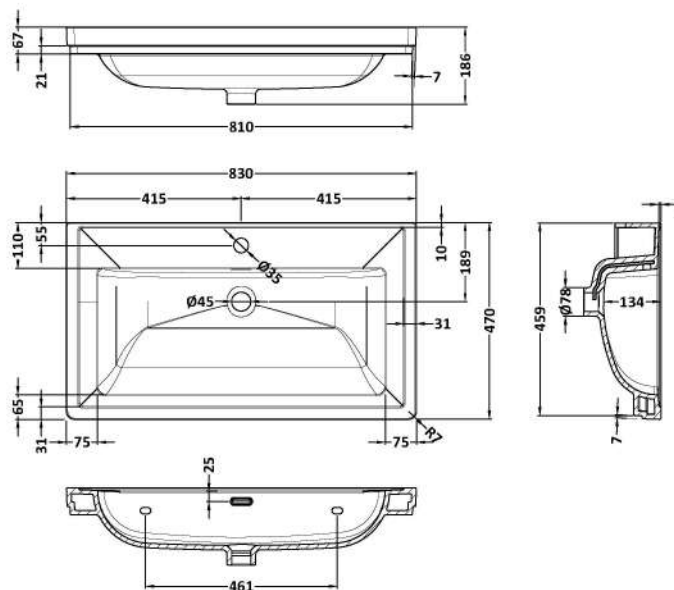

Packaging Dimensions

Height (mm):	465
Width (mm):	825
Depth (mm):	480
Gross Weight (kg):	23.5

Packaging Data

Box Colour:	Brown Cardboard Box
Box Qty:	0
Label Size:	0 x 0
Label Colour:	White Label
Label Qty:	0

Outer Box Dimensions (If Applicable)

Height (mm):	
Width (mm):	
Depth (mm):	
Gross Weight (kg):	
Barcode:	5056462643304

Product Details

Country of Origin:	China
Fitting Instruction:	Yes
CE & UKCA:	N/A
FSC Certified Materials:	Yes
Colour:	Satin White
Construction Method:	Cam & Wood Dowel
Construction Type:	Rigid
Cabinet Finish:	MFC Painted Matt
Fascia Finish:	Mdf Painted Matt
Cabinet Thickness (mm):	18
Fascia Thickness (mm):	18
Drawer Included:	Yes
Drawer Type:	80mm High Metal S/C Inc Galler
No of Shelves:	Not Applicable
Hinge Type:	Not Applicable
Hinge Included:	Not Applicable
Adjustable Legs:	No, Not Required
Fixings Included:	Yes
Handle Style:	Traditional
Waste Shroud:	Yes
Handle Included:	Yes, Supplied
Handle Type:	Knob

Sales Code: CBM505

Description: 800 Classic Basin (840X472x185) 1Th

Product Dimensions

Height (mm):	0
Width (mm):	0
Depth (mm):	0
Nett Weight (kg):	22.2

Packaging Dimensions

Height (mm):	490
Width (mm):	850
Depth (mm):	220
Gross Weight (kg):	22.5

Packaging Data

Box Colour:	Brown Cardboard Box - Printed
Box Qty:	0
Label Size:	0 x 0
Label Colour:	White Label
Label Qty:	0

Outer Box Dimensions (If Applicable)

Height (mm):	
Width (mm):	
Depth (mm):	
Gross Weight (kg):	
Barcode:	5056462643670