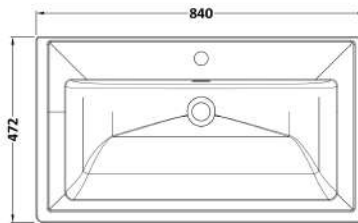

Sales Code: CLC196A

Description: 800 W/H 1-Drawer Unit & Basin 1Th

Packaging Details

Barcode: 5056462687063

Sales Code: CLA196

Description: 800 W/H 1-Drawer Unit (431X800x453)

Product Dimensions

Height (mm):	431
Width (mm):	800
Depth (mm):	453
Nett Weight (kg):	23

Packaging Dimensions

Height (mm):	465
Width (mm):	825
Depth (mm):	480
Gross Weight (kg):	23.5

Packaging Data

Box Colour:	Brown Cardboard Box
Box Qty:	0
Label Size:	0 x 0
Label Colour:	White Label
Label Qty:	0

Outer Box Dimensions (If Applicable)

Height (mm):	
Width (mm):	
Depth (mm):	
Gross Weight (kg):	
Barcode:	5056462643304

Product Details

Country of Origin:	China
Fitting Instruction:	Yes
CE & UKCA:	N/A
FSC Certified Materials:	Yes
Colour:	Satin White
Construction Method:	Cam & Wood Dowel
Construction Type:	Rigid
Cabinet Finish:	MFC Painted Matt
Fascia Finish:	Mdf Painted Matt
Cabinet Thickness (mm):	18
Fascia Thickness (mm):	18
Drawer Included:	Yes
Drawer Type:	80mm High Metal S/C Inc Galler
No of Shelves:	Not Applicable
Hinge Type:	Not Applicable
Hinge Included:	Not Applicable
Adjustable Legs:	No, Not Required
Fixings Included:	Yes
Handle Style:	Traditional
Waste Shroud:	Yes
Handle Included:	Yes, Supplied
Handle Type:	Knob

Sales Code: CBM505

Description: 800 Classic Basin (840X472x185) 1Th

Product Dimensions

Height (mm):	0
Width (mm):	0
Depth (mm):	0
Nett Weight (kg):	22.2

Packaging Dimensions

Height (mm):	490
Width (mm):	850
Depth (mm):	220
Gross Weight (kg):	22.5