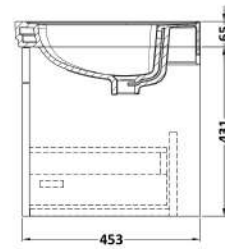

Sales Code: CLC196A

Description: 800 W/H 1-Drawer Unit & Basin 1Th

Packaging Details

Barcode: 5056462687063

Sales Code: CLA196

Description: 800 W/H 1-Drawer Unit (431X800x453)

Product Dimensions

Height (mm):	431
Width (mm):	800
Depth (mm):	453
Nett Weight (kg):	23

Packaging Dimensions

Height (mm):	465
Width (mm):	825
Depth (mm):	480
Gross Weight (kg):	23.5

Packaging Data

Box Colour:	Brown Cardboard Box
Box Qty:	0
Label Size:	0 x 0
Label Colour:	White Label
Label Qty:	0

Outer Box Dimensions (If Applicable)

Height (mm):	
Width (mm):	
Depth (mm):	
Gross Weight (kg):	
Barcode:	5056462643304

Product Details

Country of Origin:	China
Fitting Instruction:	Yes
CE & UKCA:	N/A
FSC Certified Materials:	Yes
Colour:	Satin White
Construction Method:	Cam & Wood Dowel
Construction Type:	Rigid
Cabinet Finish:	MFC Painted Matt
Fascia Finish:	Mdf Painted Matt
Cabinet Thickness (mm):	18
Fascia Thickness (mm):	18
Drawer Included:	Yes
Drawer Type:	80mm High Metal S/C Inc Galler
No of Shelves:	Not Applicable
Hinge Type:	Not Applicable
Hinge Included:	Not Applicable
Adjustable Legs:	No, Not Required
Fixings Included:	Yes
Handle Style:	Traditional
Waste Shroud:	Yes
Handle Included:	Yes, Supplied
Handle Type:	Knob

Sales Code: CBM505

Description: 800 Classic Basin (840X472x185) 1Th

Product Dimensions

Height (mm):	0
Width (mm):	0
Depth (mm):	0
Nett Weight (kg):	22.2

Packaging Dimensions

Height (mm):	490
Width (mm):	850
Depth (mm):	220
Gross Weight (kg):	22.5