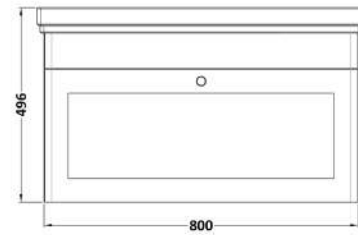

Sales Code: CLC196A

Description: 800 W/H 1-Drawer Unit & Basin 1Th

Packaging Details

Barcode: 5056462687063

Sales Code: CLA196

Description: 800 W/H 1-Drawer Unit (431X800x453)

Product Dimensions

Height (mm):	431
Width (mm):	800
Depth (mm):	453
Nett Weight (kg):	23

Packaging Dimensions

Height (mm):	465
Width (mm):	825
Depth (mm):	480
Gross Weight (kg):	23.5

Packaging Data

Box Colour:	Brown Cardboard Box
Box Qty:	0
Label Size:	0 x 0
Label Colour:	White Label
Label Qty:	0

Outer Box Dimensions (If Applicable)

Height (mm):	
Width (mm):	
Depth (mm):	
Gross Weight (kg):	
Barcode:	5056462643304

Product Details

Country of Origin:	China
Fitting Instruction:	Yes
CE & UKCA:	N/A
FSC Certified Materials:	Yes
Colour:	Satin White
Construction Method:	Cam & Wood Dowel
Construction Type:	Rigid
Cabinet Finish:	MFC Painted Matt
Fascia Finish:	Mdf Painted Matt
Cabinet Thickness (mm):	18
Fascia Thickness (mm):	18
Drawer Included:	Yes
Drawer Type:	80mm High Metal S/C Inc Galler
No of Shelves:	Not Applicable
Hinge Type:	Not Applicable
Hinge Included:	Not Applicable
Adjustable Legs:	No, Not Required
Fixings Included:	Yes
Handle Style:	Traditional
Waste Shroud:	Yes
Handle Included:	Yes, Supplied
Handle Type:	Knob

Sales Code: CBM505

Description: 800 Classic Basin (840X472x185) 1Th

Product Dimensions

Height (mm):	0
Width (mm):	0
Depth (mm):	0
Nett Weight (kg):	22.2

Packaging Dimensions

Height (mm):	490
Width (mm):	850
Depth (mm):	220
Gross Weight (kg):	22.5