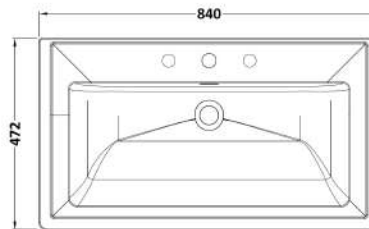

Sales Code: CLC196B

Description: 800 W/H 1-Drawer Unit & Basin 3Th

Packaging Details

Barcode: 5056462688268

Sales Code: CLA196

Description: 800 W/H 1-Drawer Unit (431X800x453)

Product Dimensions

Height (mm):	431
Width (mm):	800
Depth (mm):	453
Nett Weight (kg):	23

Packaging Dimensions

Height (mm):	465
Width (mm):	825
Depth (mm):	480
Gross Weight (kg):	23.5

Packaging Data

Box Colour:	Brown Cardboard Box
Box Qty:	0
Label Size:	0 x 0
Label Colour:	White Label
Label Qty:	0

Outer Box Dimensions (If Applicable)

Height (mm):	
Width (mm):	
Depth (mm):	
Gross Weight (kg):	
Barcode:	5056462643304

Product Details

Country of Origin:	China
Fitting Instruction:	Yes
CE & UKCA:	N/A
FSC Certified Materials:	Yes
Colour:	Satin White
Construction Method:	Cam & Wood Dowel
Construction Type:	Rigid
Cabinet Finish:	MFC Painted Matt
Fascia Finish:	Mdf Painted Matt
Cabinet Thickness (mm):	18
Fascia Thickness (mm):	18
Drawer Included:	Yes
Drawer Type:	80mm High Metal S/C Inc Galler
No of Shelves:	Not Applicable
Hinge Type:	Not Applicable
Hinge Included:	Not Applicable
Adjustable Legs:	No, Not Required
Fixings Included:	Yes
Handle Style:	Traditional
Waste Shroud:	Yes
Handle Included:	Yes, Supplied
Handle Type:	Knob

Sales Code: CBM535

Description: 800 Classic Basin (840X472x185) 3Th

Product Dimensions

Height (mm):	0
Width (mm):	0
Depth (mm):	0
Nett Weight (kg):	22.2

Packaging Dimensions

Height (mm):	490
Width (mm):	850
Depth (mm):	220
Gross Weight (kg):	22.5