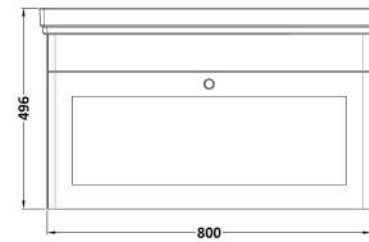

Sales Code: CLC196B

Description: 800 W/H 1-Drawer Unit & Basin 3Th

Packaging Details

Barcode: 5056462688268

Sales Code: CLA196

Description: 800 W/H 1-Drawer Unit (431X800x453)

Product Dimensions

Height (mm):	431
Width (mm):	800
Depth (mm):	453
Nett Weight (kg):	23

Packaging Dimensions

Height (mm):	465
Width (mm):	825
Depth (mm):	480
Gross Weight (kg):	23.5

Packaging Data

Box Colour:	Brown Cardboard Box
Box Qty:	0
Label Size:	0 x 0
Label Colour:	White Label
Label Qty:	0

Outer Box Dimensions (If Applicable)

Height (mm):	
Width (mm):	
Depth (mm):	
Gross Weight (kg):	
Barcode:	5056462643304

Product Details

Country of Origin:	China
Fitting Instruction:	Yes
CE & UKCA:	N/A
FSC Certified Materials:	Yes
Colour:	Satin White
Construction Method:	Cam & Wood Dowel
Construction Type:	Rigid
Cabinet Finish:	MFC Painted Matt
Fascia Finish:	Mdf Painted Matt
Cabinet Thickness (mm):	18
Fascia Thickness (mm):	18
Drawer Included:	Yes
Drawer Type:	80mm High Metal S/C Inc Galler
No of Shelves:	Not Applicable
Hinge Type:	Not Applicable
Hinge Included:	Not Applicable
Adjustable Legs:	No, Not Required
Fixings Included:	Yes
Handle Style:	Traditional
Waste Shroud:	Yes
Handle Included:	Yes, Supplied
Handle Type:	Knob

Sales Code: CBM535

Description: 800 Classic Basin (840X472x185) 3Th

Product Dimensions

Height (mm):	0
Width (mm):	0
Depth (mm):	0
Nett Weight (kg):	22.2

Packaging Dimensions

Height (mm):	490
Width (mm):	850
Depth (mm):	220
Gross Weight (kg):	22.5