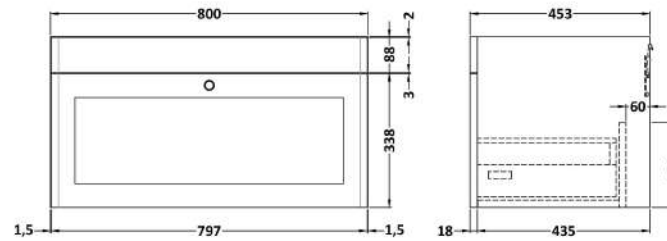

Sales Code: CLC196B

Description: 800 W/H 1-Drawer Unit & Basin 3Th

Packaging Details

Barcode: 5056462688268

Sales Code: CLA196

Description: 800 W/H 1-Drawer Unit (431X800x453)

Product Dimensions

Height (mm):	431
Width (mm):	800
Depth (mm):	453
Nett Weight (kg):	23

Packaging Dimensions

Height (mm):	465
Width (mm):	825
Depth (mm):	480
Gross Weight (kg):	23.5

Packaging Data

Box Colour:	Brown Cardboard Box
Box Qty:	0
Label Size:	0 x 0
Label Colour:	White Label
Label Qty:	0

Outer Box Dimensions (If Applicable)

Height (mm):	
Width (mm):	
Depth (mm):	
Gross Weight (kg):	
Barcode:	5056462643304

Product Details

Country of Origin:	China
Fitting Instruction:	Yes
CE & UKCA:	N/A
FSC Certified Materials:	Yes
Colour:	Satin White
Construction Method:	Cam & Wood Dowel
Construction Type:	Rigid
Cabinet Finish:	MFC Painted Matt
Fascia Finish:	Mdf Painted Matt
Cabinet Thickness (mm):	18
Fascia Thickness (mm):	18
Drawer Included:	Yes
Drawer Type:	80mm High Metal S/C Inc Galler
No of Shelves:	Not Applicable
Hinge Type:	Not Applicable
Hinge Included:	Not Applicable
Adjustable Legs:	No, Not Required
Fixings Included:	Yes
Handle Style:	Traditional
Waste Shroud:	Yes
Handle Included:	Yes, Supplied
Handle Type:	Knob

Sales Code: CBM535

Description: 800 Classic Basin (840X472x185) 3Th

Product Dimensions

Height (mm):	0
Width (mm):	0
Depth (mm):	0
Nett Weight (kg):	22.2

Packaging Dimensions

Height (mm):	490
Width (mm):	850
Depth (mm):	220
Gross Weight (kg):	22.5