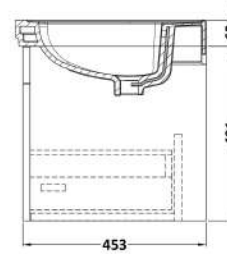

Sales Code: CLC196B

Description: 800 W/H 1-Drawer Unit & Basin 3Th

Packaging Details

Barcode: 5056462688268

Sales Code: CLA196

Description: 800 W/H 1-Drawer Unit (431X800x453)

Product Dimensions

Height (mm):	431
Width (mm):	800
Depth (mm):	453
Nett Weight (kg):	23

Packaging Dimensions

Height (mm):	465
Width (mm):	825
Depth (mm):	480
Gross Weight (kg):	23.5

Packaging Data

Box Colour:	Brown Cardboard Box
Box Qty:	0
Label Size:	0 x 0
Label Colour:	White Label
Label Qty:	0

Outer Box Dimensions (If Applicable)

Height (mm):	
Width (mm):	
Depth (mm):	
Gross Weight (kg):	
Barcode:	5056462643304

Product Details

Country of Origin:	China
Fitting Instruction:	Yes
CE & UKCA:	N/A
FSC Certified Materials:	Yes
Colour:	Satin White
Construction Method:	Cam & Wood Dowel
Construction Type:	Rigid
Cabinet Finish:	MFC Painted Matt
Fascia Finish:	Mdf Painted Matt
Cabinet Thickness (mm):	18
Fascia Thickness (mm):	18
Drawer Included:	Yes
Drawer Type:	80mm High Metal S/C Inc Galler
No of Shelves:	Not Applicable
Hinge Type:	Not Applicable
Hinge Included:	Not Applicable
Adjustable Legs:	No, Not Required
Fixings Included:	Yes
Handle Style:	Traditional
Waste Shroud:	Yes
Handle Included:	Yes, Supplied
Handle Type:	Knob

Sales Code: CBM535

Description: 800 Classic Basin (840X472x185) 3Th

Product Dimensions

Height (mm):	0
Width (mm):	0
Depth (mm):	0
Nett Weight (kg):	22.2

Packaging Dimensions

Height (mm):	490
Width (mm):	850
Depth (mm):	220
Gross Weight (kg):	22.5