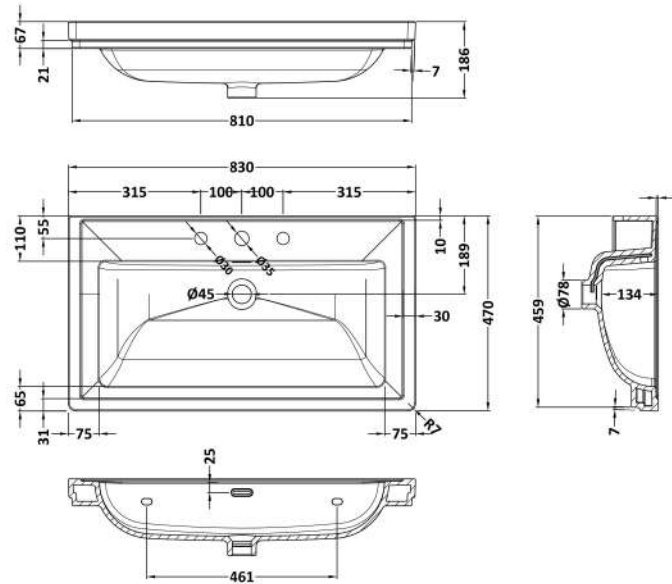

Packaging Dimensions

Height (mm):	465
Width (mm):	825
Depth (mm):	480
Gross Weight (kg):	23.5

Packaging Data

Box Colour:	Brown Cardboard Box
Box Qty:	0
Label Size:	0 x 0
Label Colour:	White Label
Label Qty:	0

Outer Box Dimensions (If Applicable)

Height (mm):	
Width (mm):	
Depth (mm):	
Gross Weight (kg):	
Barcode:	5056462643304

Product Details

Country of Origin:	China
Fitting Instruction:	Yes
CE & UKCA:	N/A
FSC Certified Materials:	Yes
Colour:	Satin White
Construction Method:	Cam & Wood Dowel
Construction Type:	Rigid
Cabinet Finish:	MFC Painted Matt
Fascia Finish:	Mdf Painted Matt
Cabinet Thickness (mm):	18
Fascia Thickness (mm):	18
Drawer Included:	Yes
Drawer Type:	80mm High Metal S/C Inc Galler
No of Shelves:	Not Applicable
Hinge Type:	Not Applicable
Hinge Included:	Not Applicable
Adjustable Legs:	No, Not Required
Fixings Included:	Yes
Handle Style:	Traditional
Waste Shroud:	Yes
Handle Included:	Yes, Supplied
Handle Type:	Knob

Sales Code: CBM535

Description: 800 Classic Basin (840X472x185) 3Th

Product Dimensions

Height (mm):	0
Width (mm):	0
Depth (mm):	0
Nett Weight (kg):	22.2

Packaging Dimensions

Height (mm):	490
Width (mm):	850
Depth (mm):	220
Gross Weight (kg):	22.5

Packaging Data

Box Colour:	Brown Cardboard Box - Printed
Box Qty:	0
Label Size:	0 x 0
Label Colour:	White Label
Label Qty:	0

Outer Box Dimensions (If Applicable)

Height (mm):	
Width (mm):	
Depth (mm):	
Gross Weight (kg):	
Barcode:	5056462643687