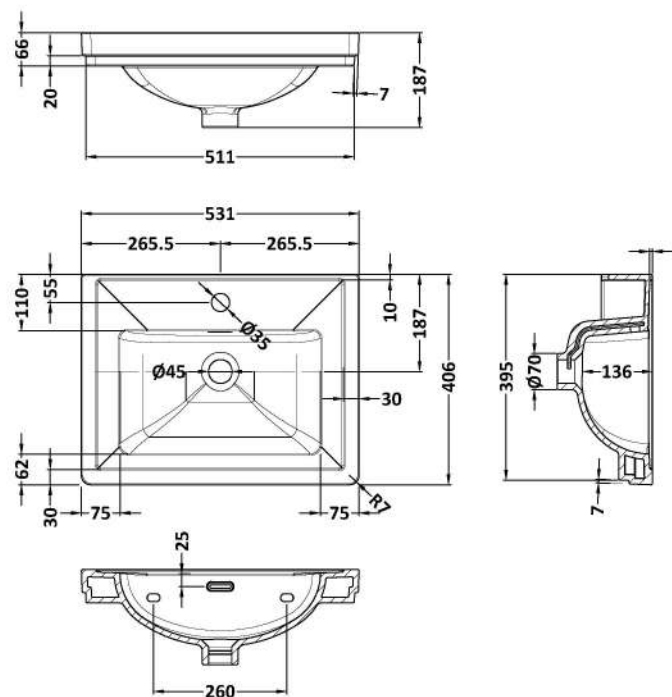

### Product Dimensions

Height (mm):	800
Width (mm):	500
Depth (mm):	390
Nett Weight (kg):	21

### Packaging Dimensions

Height (mm):	835
Width (mm):	525
Depth (mm):	415
Gross Weight (kg):	21.5

### Outer Box Dimensions (If Applicable)

Height (mm):	
Width (mm):	
Depth (mm):	
Gross Weight (kg):	
Barcode:	5056462643113

### Product Dimensions

Height (mm):	0
Width (mm):	0
Depth (mm):	0
Nett Weight (kg):	12.7