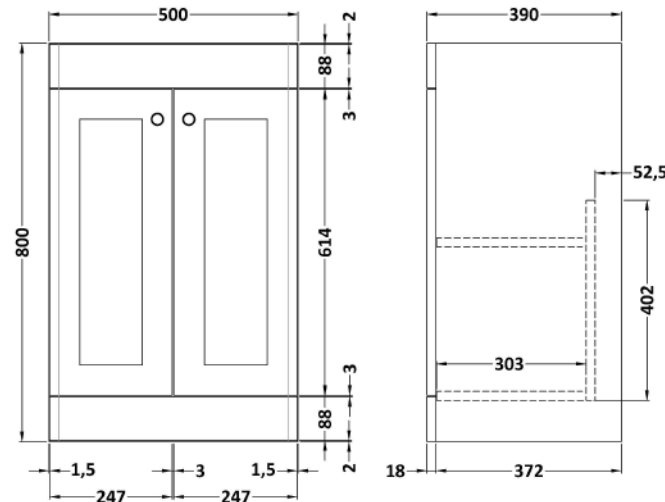

### Product Dimensions

Height (mm):	800
Width (mm):	500
Depth (mm):	390
Nett Weight (kg):	21

### Packaging Dimensions

Height (mm):	835
Width (mm):	525
Depth (mm):	415
Gross Weight (kg):	21.5

### Outer Box Dimensions (If Applicable)

Height (mm):	
Width (mm):	
Depth (mm):	
Gross Weight (kg):	
Barcode:	5056462643113

### Packaging Dimensions

Height (mm):	430
Width (mm):	550
Depth (mm):	220
Gross Weight (kg):	13