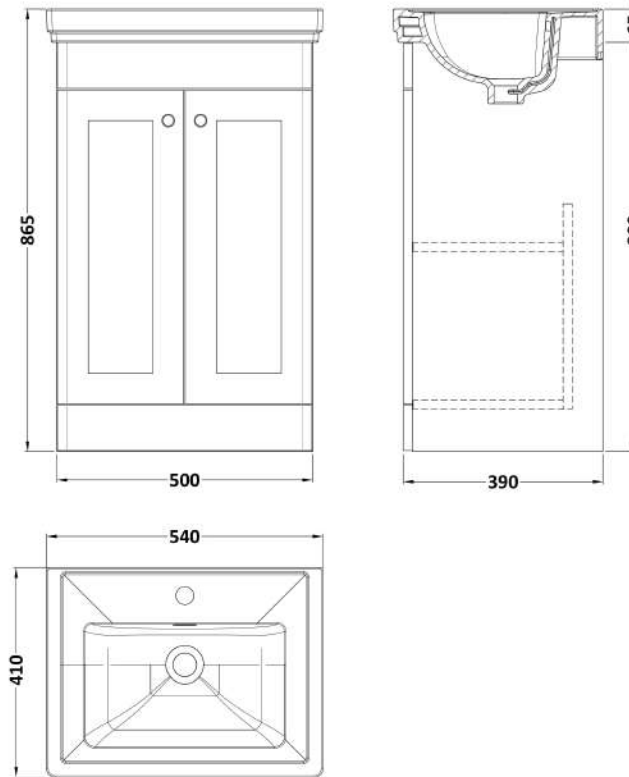

Sales Code: CLC223A

Description: 500 F/S 2-Door Unit & Basin 1Th

Packaging Details

Barcode: 5056462685564