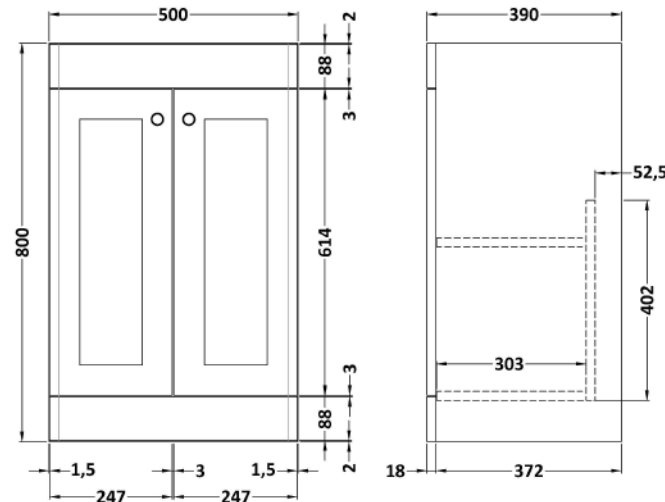

Sales Code: CLC223B

Description: 500 F/S 2-Door Unit & Basin 3Th

Packaging Details

Barcode: 5056462687179

Sales Code: CLA223

Description: 500 F/S 2-Door Unit (800X500x390)

Product Dimensions

Height (mm):	800
Width (mm):	500
Depth (mm):	390
Nett Weight (kg):	21

Packaging Dimensions

Height (mm):	835
Width (mm):	525
Depth (mm):	415
Gross Weight (kg):	21.5

Packaging Data

Box Colour:	Brown Cardboard Box
Box Qty:	0
Label Size:	0 x 0
Label Colour:	White Label
Label Qty:	0

Outer Box Dimensions (If Applicable)

Height (mm):	
Width (mm):	
Depth (mm):	
Gross Weight (kg):	
Barcode:	5056462643113

Product Details

Country of Origin:	China
Fitting Instruction:	Yes
CE & UKCA:	N/A
FSC Certified Materials:	Yes
Colour:	Satin Grey
Construction Method:	Cam & Wood Dowel
Construction Type:	Rigid
Cabinet Finish:	MFC Painted Matt
Fascia Finish:	Mdf Painted Matt
Cabinet Thickness (mm):	18
Fascia Thickness (mm):	18
Drawer Included:	No
Drawer Type:	Not Applicable
No of Shelves:	1
Hinge Type:	95 Degree Clip-On Soft Close
Hinge Included:	Yes, Supplied
Adjustable Legs:	No, Not Required
Fixings Included:	Yes
Handle Style:	Traditional
Waste Shroud:	Not Applicable
Handle Included:	Yes, Supplied
Handle Type:	Knob

Sales Code: CBM532

Description: 500 Classic Basin (540X410x185) 3Th

Product Dimensions

Height (mm):	0
Width (mm):	0
Depth (mm):	0
Nett Weight (kg):	12.7

Packaging Dimensions

Height (mm):	430
Width (mm):	550
Depth (mm):	220
Gross Weight (kg):	13