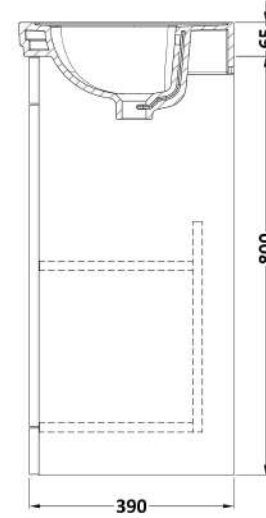

Sales Code: CLC223B

Description: 500 F/S 2-Door Unit & Basin 3Th

Packaging Details

Barcode: 5056462687179

Sales Code: CLA223

Description: 500 F/S 2-Door Unit (800X500x390)

Product Dimensions

Height (mm):	800
Width (mm):	500
Depth (mm):	390
Nett Weight (kg):	21

Packaging Dimensions

Height (mm):	835
Width (mm):	525
Depth (mm):	415
Gross Weight (kg):	21.5

Packaging Data

Box Colour:	Brown Cardboard Box
Box Qty:	0
Label Size:	0 x 0
Label Colour:	White Label
Label Qty:	0

Outer Box Dimensions (If Applicable)

Height (mm):	
Width (mm):	
Depth (mm):	
Gross Weight (kg):	
Barcode:	5056462643113

Product Details

Country of Origin:	China
Fitting Instruction:	Yes
CE & UKCA:	N/A
FSC Certified Materials:	Yes
Colour:	Satin Grey
Construction Method:	Cam & Wood Dowel
Construction Type:	Rigid
Cabinet Finish:	MFC Painted Matt
Fascia Finish:	Mdf Painted Matt
Cabinet Thickness (mm):	18
Fascia Thickness (mm):	18
Drawer Included:	No
Drawer Type:	Not Applicable
No of Shelves:	1
Hinge Type:	95 Degree Clip-On Soft Close
Hinge Included:	Yes, Supplied
Adjustable Legs:	No, Not Required
Fixings Included:	Yes
Handle Style:	Traditional
Waste Shroud:	Not Applicable
Handle Included:	Yes, Supplied
Handle Type:	Knob

Sales Code: CBM532

Description: 500 Classic Basin (540X410x185) 3Th

Product Dimensions

Height (mm):	0
Width (mm):	0
Depth (mm):	0
Nett Weight (kg):	12.7

Packaging Dimensions

Height (mm):	430
Width (mm):	550
Depth (mm):	220
Gross Weight (kg):	13