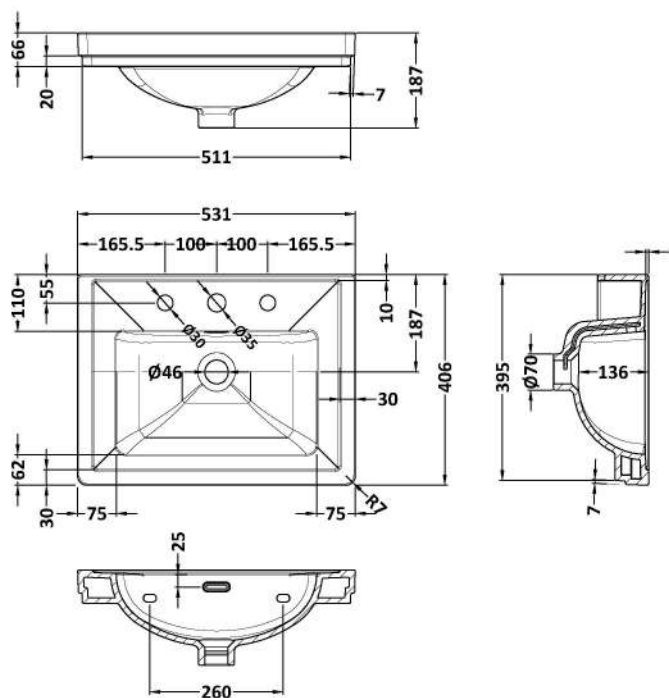

Packaging Dimensions

Height (mm):	835
Width (mm):	525
Depth (mm):	415
Gross Weight (kg):	21.5

Packaging Data

Box Colour:	Brown Cardboard Box
Box Qty:	0
Label Size:	0 x 0
Label Colour:	White Label
Label Qty:	0

Outer Box Dimensions (If Applicable)

Height (mm):	
Width (mm):	
Depth (mm):	
Gross Weight (kg):	
Barcode:	5056462643113

Product Details

Country of Origin:	China
Fitting Instruction:	Yes
CE & UKCA:	N/A
FSC Certified Materials:	Yes
Colour:	Satin Grey
Construction Method:	Cam & Wood Dowel
Construction Type:	Rigid
Cabinet Finish:	MFC Painted Matt
Fascia Finish:	Mdf Painted Matt
Cabinet Thickness (mm):	18
Fascia Thickness (mm):	18
Drawer Included:	No
Drawer Type:	Not Applicable
No of Shelves:	1
Hinge Type:	95 Degree Clip-On Soft Close
Hinge Included:	Yes, Supplied
Adjustable Legs:	No, Not Required
Fixings Included:	Yes
Handle Style:	Traditional
Waste Shroud:	Not Applicable
Handle Included:	Yes, Supplied
Handle Type:	Knob

Sales Code: CBM532

Description: 500 Classic Basin (540X410x185) 3Th

Product Dimensions

Height (mm):	0
Width (mm):	0
Depth (mm):	0
Nett Weight (kg):	12.7

Packaging Dimensions

Height (mm):	430
Width (mm):	550
Depth (mm):	220
Gross Weight (kg):	13

Basins: Tap Hole: Three Tapholes Chain Stay Hole: No
 Template: Not Required Waste Type Req: Slotted
 Overflow Inc: Yes Overflow Cover: Yes
 Inner Bowl Depth (mm): 136 mm