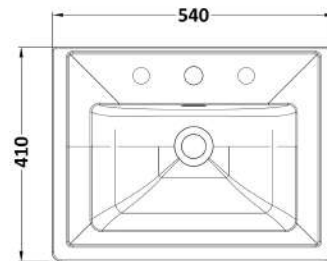

Sales Code: CLC223B

Description: 500 F/S 2-Door Unit & Basin 3Th

Packaging Details

Barcode: 5056462687179

Sales Code: CLA223

Description: 500 F/S 2-Door Unit (800X500x390)

Product Dimensions

Height (mm):	800
Width (mm):	500
Depth (mm):	390
Nett Weight (kg):	21

Packaging Dimensions

Height (mm):	835
Width (mm):	525
Depth (mm):	415
Gross Weight (kg):	21.5

Packaging Data

Box Colour:	Brown Cardboard Box
Box Qty:	0
Label Size:	0 x 0
Label Colour:	White Label
Label Qty:	0

Outer Box Dimensions (If Applicable)

Height (mm):	
Width (mm):	
Depth (mm):	
Gross Weight (kg):	
Barcode:	5056462643113

Product Details

Country of Origin:	China
Fitting Instruction:	Yes
CE & UKCA:	N/A
FSC Certified Materials:	Yes
Colour:	Satin Grey
Construction Method:	Cam & Wood Dowel
Construction Type:	Rigid
Cabinet Finish:	MFC Painted Matt
Fascia Finish:	Mdf Painted Matt
Cabinet Thickness (mm):	18
Fascia Thickness (mm):	18
Drawer Included:	No
Drawer Type:	Not Applicable
No of Shelves:	1
Hinge Type:	95 Degree Clip-On Soft Close
Hinge Included:	Yes, Supplied
Adjustable Legs:	No, Not Required
Fixings Included:	Yes
Handle Style:	Traditional
Waste Shroud:	Not Applicable
Handle Included:	Yes, Supplied
Handle Type:	Knob

Sales Code: CBM532

Description: 500 Classic Basin (540X410x185) 3Th

Product Dimensions

Height (mm):	0
Width (mm):	0
Depth (mm):	0
Nett Weight (kg):	12.7

Packaging Dimensions

Height (mm):	430
Width (mm):	550
Depth (mm):	220
Gross Weight (kg):	13