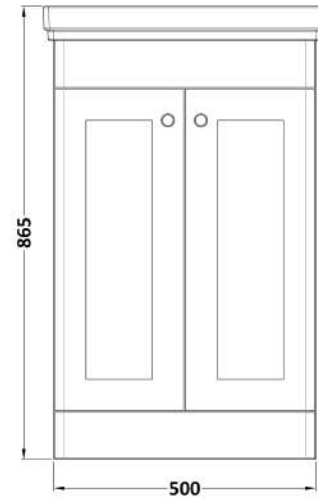

Sales Code: CLC223B

Description: 500 F/S 2-Door Unit & Basin 3Th

Packaging Details

Barcode: 5056462687179

Sales Code: CLA223

Description: 500 F/S 2-Door Unit (800X500x390)

Product Dimensions

Height (mm):	800
Width (mm):	500
Depth (mm):	390
Nett Weight (kg):	21

Packaging Dimensions

Height (mm):	835
Width (mm):	525
Depth (mm):	415
Gross Weight (kg):	21.5

Packaging Data

Box Colour:	Brown Cardboard Box
Box Qty:	0
Label Size:	0 x 0
Label Colour:	White Label
Label Qty:	0

Outer Box Dimensions (If Applicable)

Height (mm):	
Width (mm):	
Depth (mm):	
Gross Weight (kg):	
Barcode:	5056462643113

Product Details

Country of Origin:	China
Fitting Instruction:	Yes
CE & UKCA:	N/A
FSC Certified Materials:	Yes
Colour:	Satin Grey
Construction Method:	Cam & Wood Dowel
Construction Type:	Rigid
Cabinet Finish:	MFC Painted Matt
Fascia Finish:	Mdf Painted Matt
Cabinet Thickness (mm):	18
Fascia Thickness (mm):	18
Drawer Included:	No
Drawer Type:	Not Applicable
No of Shelves:	1
Hinge Type:	95 Degree Clip-On Soft Close
Hinge Included:	Yes, Supplied
Adjustable Legs:	No, Not Required
Fixings Included:	Yes
Handle Style:	Traditional
Waste Shroud:	Not Applicable
Handle Included:	Yes, Supplied
Handle Type:	Knob

Sales Code: CBM532

Description: 500 Classic Basin (540X410x185) 3Th

Product Dimensions

Height (mm):	0
Width (mm):	0
Depth (mm):	0
Nett Weight (kg):	12.7

Packaging Dimensions

Height (mm):	430
Width (mm):	550
Depth (mm):	220
Gross Weight (kg):	13