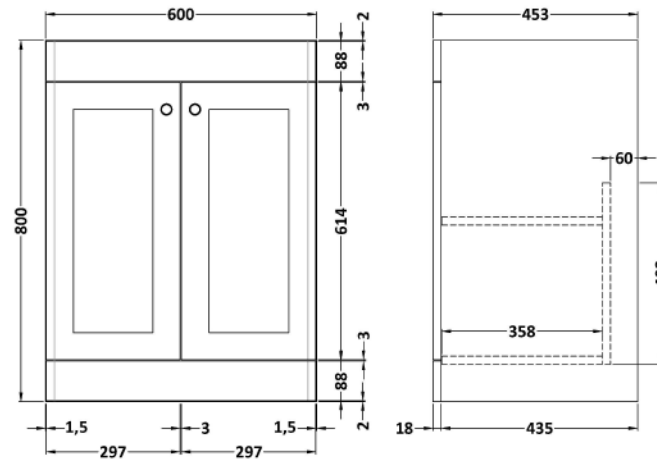

### Product Dimensions

Height (mm):	800
Width (mm):	600
Depth (mm):	453
Nett Weight (kg):	25.3

### Packaging Dimensions

Height (mm):	835
Width (mm):	625
Depth (mm):	480
Gross Weight (kg):	25.8

### Outer Box Dimensions (If Applicable)

Height (mm):	
Width (mm):	
Depth (mm):	
Gross Weight (kg):	
Barcode:	5056462643151

### Packaging Dimensions

Height (mm):	490
Width (mm):	650
Depth (mm):	220
Gross Weight (kg):	17.3