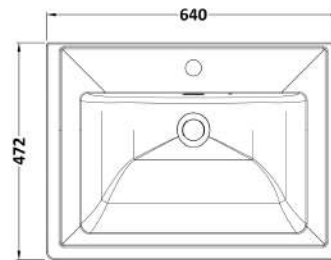

Sales Code: CLC225A

Description: 600 F/S 2-Door Unit & Basin 1Th

Packaging Details

Barcode: 5056462685670