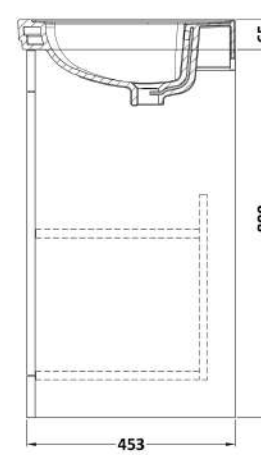

Sales Code: CLC225A

Description: 600 F/S 2-Door Unit & Basin 1Th

Packaging Details

Barcode: 5056462685670