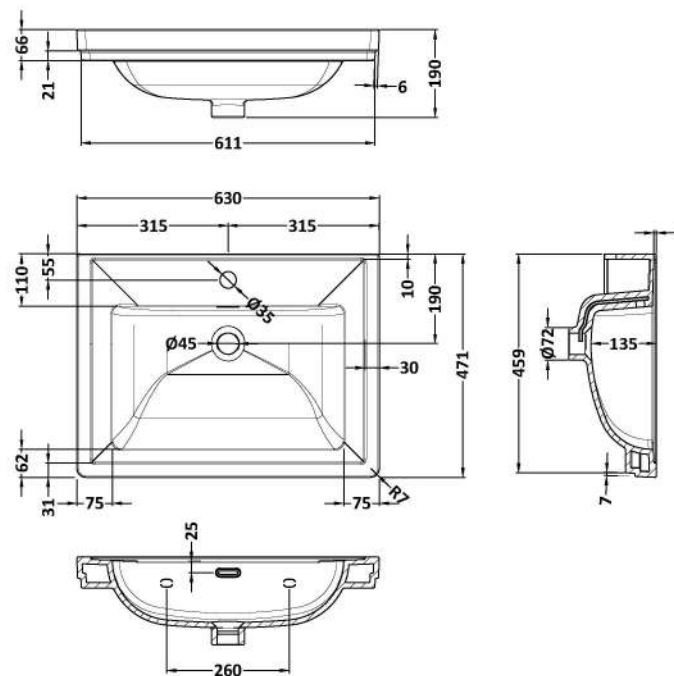

### Packaging Dimensions

Height (mm):	835
Width (mm):	625
Depth (mm):	480
Gross Weight (kg):	25.8

### Outer Box Dimensions (If Applicable)

Height (mm):	
Width (mm):	
Depth (mm):	
Gross Weight (kg):	
Barcode:	5056462643151

### Product Dimensions

Height (mm):	0
Width (mm):	0
Depth (mm):	0
Nett Weight (kg):	17

### Packaging Dimensions

Height (mm):	490
Width (mm):	650
Depth (mm):	220
Gross Weight (kg):	17.3