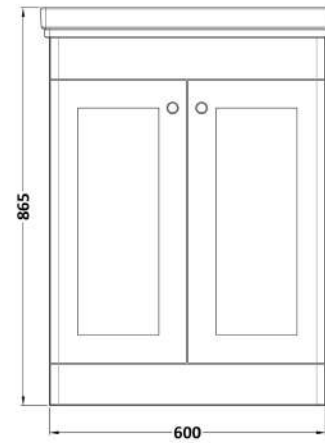

Sales Code: CLC225A

Description: 600 F/S 2-Door Unit & Basin 1Th

Packaging Details

Barcode: 5056462685670