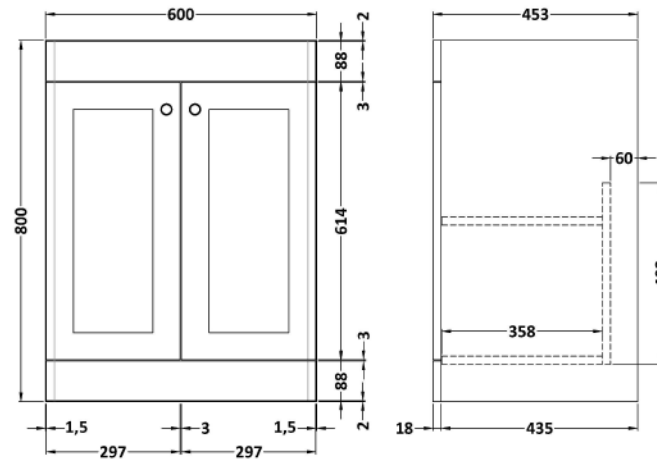

### Product Dimensions

Height (mm):	800
Width (mm):	600
Depth (mm):	453
Nett Weight (kg):	25.3

### Packaging Dimensions

Height (mm):	835
Width (mm):	625
Depth (mm):	480
Gross Weight (kg):	25.8

### Outer Box Dimensions (If Applicable)

Height (mm):	
Width (mm):	
Depth (mm):	
Gross Weight (kg):	
Barcode:	5056462643151

### Packaging Dimensions

Height (mm):	490
Width (mm):	650
Depth (mm):	220
Gross Weight (kg):	17.3