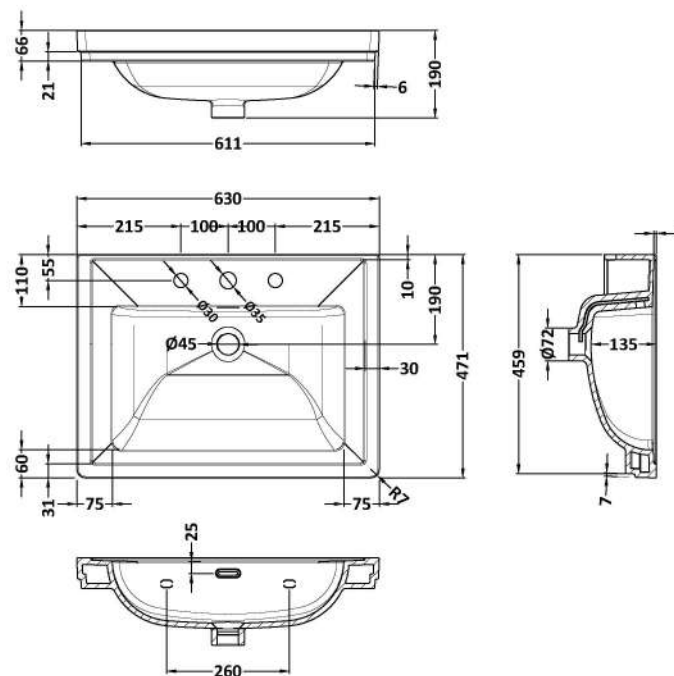

### Product Dimensions

Height (mm):	800
Width (mm):	600
Depth (mm):	453
Nett Weight (kg):	25.3

### Packaging Dimensions

Height (mm):	835
Width (mm):	625
Depth (mm):	480
Gross Weight (kg):	25.8

### Outer Box Dimensions (If Applicable)

Height (mm):	
Width (mm):	
Depth (mm):	
Gross Weight (kg):	
Barcode:	5056462643151

### Product Dimensions

Height (mm):	0
Width (mm):	0
Depth (mm):	0
Nett Weight (kg):	17