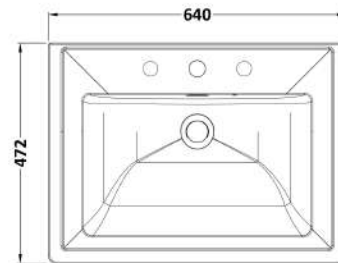

Sales Code: CLC225B

Description: 600 F/S 2-Door Unit & Basin 3Th

Packaging Details

Barcode: 5056462688114