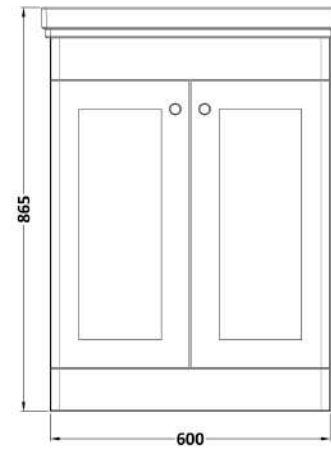

Sales Code: CLC225B

Description: 600 F/S 2-Door Unit & Basin 3Th

Packaging Details

Barcode: 5056462688114