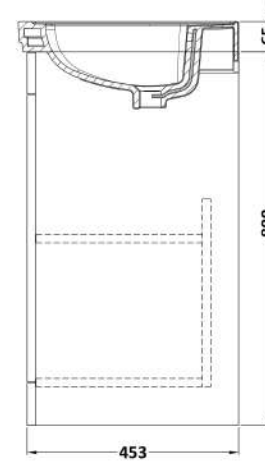

Sales Code: CLC225B

Description: 600 F/S 2-Door Unit & Basin 3Th

Packaging Details

Barcode: 5056462688114