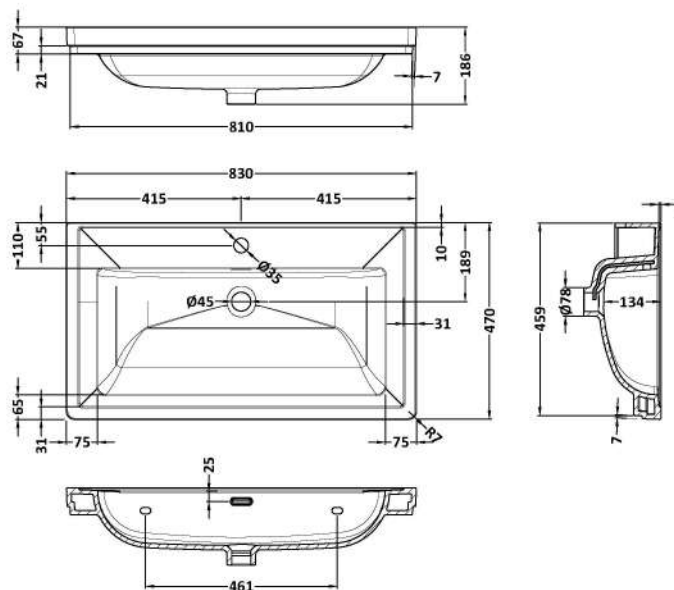

Packaging Dimensions

Height (mm):	835
Width (mm):	825
Depth (mm):	480
Gross Weight (kg):	31

Packaging Data

Box Colour:	Brown Cardboard Box
Box Qty:	0
Label Size:	0 x 0
Label Colour:	White Label
Label Qty:	0

Outer Box Dimensions (If Applicable)

Height (mm):	
Width (mm):	
Depth (mm):	
Gross Weight (kg):	
Barcode:	5056462643199

Product Details

Country of Origin:	China
Fitting Instruction:	Yes
CE & UKCA:	N/A
FSC Certified Materials:	Yes
Colour:	Satin Grey
Construction Method:	Cam & Wood Dowel
Construction Type:	Rigid
Cabinet Finish:	MFC Painted Matt
Fascia Finish:	Mdf Painted Matt
Cabinet Thickness (mm):	18
Fascia Thickness (mm):	18
Drawer Included:	No
Drawer Type:	Not Applicable
No of Shelves:	1
Hinge Type:	95 Degree Clip-On Soft Close
Hinge Included:	Yes, Supplied
Adjustable Legs:	No, Not Required
Fixings Included:	Yes
Handle Style:	Traditional
Waste Shroud:	Not Applicable
Handle Included:	Yes, Supplied
Handle Type:	Knob

Sales Code: CBM505

Description: 800 Classic Basin (840X472x185) 1Th

Product Dimensions

Height (mm):	0
Width (mm):	0
Depth (mm):	0
Nett Weight (kg):	22.2

Packaging Dimensions

Height (mm):	490
Width (mm):	850
Depth (mm):	220
Gross Weight (kg):	22.5

Packaging Data

Box Colour:	Brown Cardboard Box - Printed
Box Qty:	0
Label Size:	0 x 0
Label Colour:	White Label
Label Qty:	0

Outer Box Dimensions (If Applicable)

Height (mm):	
Width (mm):	
Depth (mm):	
Gross Weight (kg):	
Barcode:	5056462643670