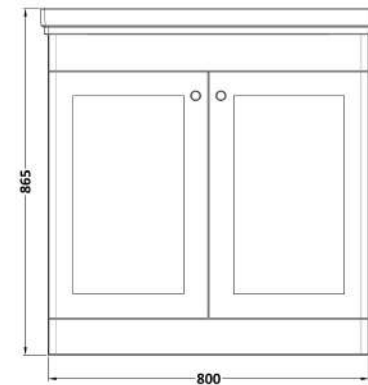

Sales Code: CLC226A

Description: 800 F/S 2-Door Unit & Basin 1Th

Packaging Details

Barcode: 5056462685922

Sales Code: CLA226

Description: 800 F/S 2-Door Unit (800X800 X453)

Product Dimensions

Height (mm):	800
Width (mm):	800
Depth (mm):	453
Nett Weight (kg):	30.5

Packaging Dimensions

Height (mm):	835
Width (mm):	825
Depth (mm):	480
Gross Weight (kg):	31

Packaging Data

Box Colour:	Brown Cardboard Box
Box Qty:	0
Label Size:	0 x 0
Label Colour:	White Label
Label Qty:	0

Outer Box Dimensions (If Applicable)

Height (mm):	
Width (mm):	
Depth (mm):	
Gross Weight (kg):	
Barcode:	5056462643199

Product Details

Country of Origin:	China
Fitting Instruction:	Yes
CE & UKCA:	N/A
FSC Certified Materials:	Yes
Colour:	Satin Grey
Construction Method:	Cam & Wood Dowel
Construction Type:	Rigid
Cabinet Finish:	MFC Painted Matt
Fascia Finish:	Mdf Painted Matt
Cabinet Thickness (mm):	18
Fascia Thickness (mm):	18
Drawer Included:	No
Drawer Type:	Not Applicable
No of Shelves:	1
Hinge Type:	95 Degree Clip-On Soft Close
Hinge Included:	Yes, Supplied
Adjustable Legs:	No, Not Required
Fixings Included:	Yes
Handle Style:	Traditional
Waste Shroud:	Not Applicable
Handle Included:	Yes, Supplied
Handle Type:	Knob

Sales Code: CBM505

Description: 800 Classic Basin (840X472x185) 1Th

Product Dimensions

Height (mm):	0
Width (mm):	0
Depth (mm):	0
Nett Weight (kg):	22.2

Packaging Dimensions

Height (mm):	490
Width (mm):	850
Depth (mm):	220
Gross Weight (kg):	22.5