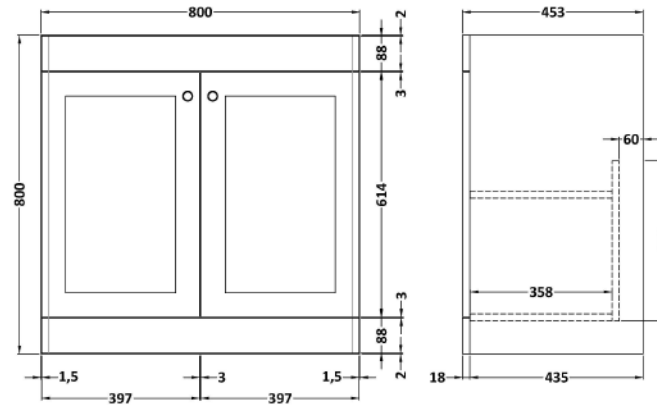

Sales Code: CLC226A

Description: 800 F/S 2-Door Unit & Basin 1Th

Packaging Details

Barcode: 5056462685922

Sales Code: CLA226

Description: 800 F/S 2-Door Unit (800X800 X453)

Product Dimensions

Height (mm):	800
Width (mm):	800
Depth (mm):	453
Nett Weight (kg):	30.5

Packaging Dimensions

Height (mm):	835
Width (mm):	825
Depth (mm):	480
Gross Weight (kg):	31

Packaging Data

Box Colour:	Brown Cardboard Box
Box Qty:	0
Label Size:	0 x 0
Label Colour:	White Label
Label Qty:	0

Outer Box Dimensions (If Applicable)

Height (mm):	
Width (mm):	
Depth (mm):	
Gross Weight (kg):	
Barcode:	5056462643199

Product Details

Country of Origin:	China
Fitting Instruction:	Yes
CE & UKCA:	N/A
FSC Certified Materials:	Yes
Colour:	Satin Grey
Construction Method:	Cam & Wood Dowel
Construction Type:	Rigid
Cabinet Finish:	MFC Painted Matt
Fascia Finish:	Mdf Painted Matt
Cabinet Thickness (mm):	18
Fascia Thickness (mm):	18
Drawer Included:	No
Drawer Type:	Not Applicable
No of Shelves:	1
Hinge Type:	95 Degree Clip-On Soft Close
Hinge Included:	Yes, Supplied
Adjustable Legs:	No, Not Required
Fixings Included:	Yes
Handle Style:	Traditional
Waste Shroud:	Not Applicable
Handle Included:	Yes, Supplied
Handle Type:	Knob

Sales Code: CBM505

Description: 800 Classic Basin (840X472x185) 1Th

Product Dimensions

Height (mm):	0
Width (mm):	0
Depth (mm):	0
Nett Weight (kg):	22.2

Packaging Dimensions

Height (mm):	490
Width (mm):	850
Depth (mm):	220
Gross Weight (kg):	22.5