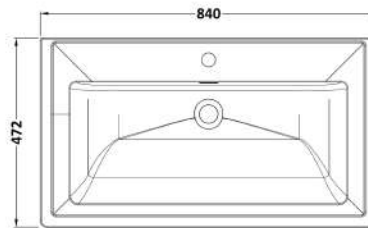

Sales Code: CLC226A

Description: 800 F/S 2-Door Unit & Basin 1Th

Packaging Details

Barcode: 5056462685922

Sales Code: CLA226

Description: 800 F/S 2-Door Unit (800X800 X453)

Product Dimensions

Height (mm):	800
Width (mm):	800
Depth (mm):	453
Nett Weight (kg):	30.5

Packaging Dimensions

Height (mm):	835
Width (mm):	825
Depth (mm):	480
Gross Weight (kg):	31

Packaging Data

Box Colour:	Brown Cardboard Box
Box Qty:	0
Label Size:	0 x 0
Label Colour:	White Label
Label Qty:	0

Outer Box Dimensions (If Applicable)

Height (mm):	
Width (mm):	
Depth (mm):	
Gross Weight (kg):	
Barcode:	5056462643199

Product Details

Country of Origin:	China
Fitting Instruction:	Yes
CE & UKCA:	N/A
FSC Certified Materials:	Yes
Colour:	Satin Grey
Construction Method:	Cam & Wood Dowel
Construction Type:	Rigid
Cabinet Finish:	MFC Painted Matt
Fascia Finish:	Mdf Painted Matt
Cabinet Thickness (mm):	18
Fascia Thickness (mm):	18
Drawer Included:	No
Drawer Type:	Not Applicable
No of Shelves:	1
Hinge Type:	95 Degree Clip-On Soft Close
Hinge Included:	Yes, Supplied
Adjustable Legs:	No, Not Required
Fixings Included:	Yes
Handle Style:	Traditional
Waste Shroud:	Not Applicable
Handle Included:	Yes, Supplied
Handle Type:	Knob

Sales Code: CBM505

Description: 800 Classic Basin (840X472x185) 1Th

Product Dimensions

Height (mm):	0
Width (mm):	0
Depth (mm):	0
Nett Weight (kg):	22.2

Packaging Dimensions

Height (mm):	490
Width (mm):	850
Depth (mm):	220
Gross Weight (kg):	22.5