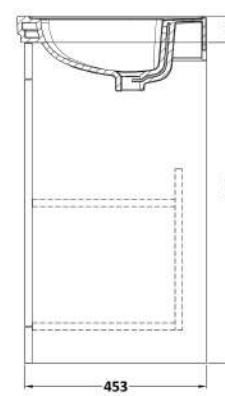

Sales Code: CLC226A

Description: 800 F/S 2-Door Unit & Basin 1Th

Packaging Details

Barcode: 5056462685922

Sales Code: CLA226

Description: 800 F/S 2-Door Unit (800X800 X453)

Product Dimensions

Height (mm):	800
Width (mm):	800
Depth (mm):	453
Nett Weight (kg):	30.5

Packaging Dimensions

Height (mm):	835
Width (mm):	825
Depth (mm):	480
Gross Weight (kg):	31

Packaging Data

Box Colour:	Brown Cardboard Box
Box Qty:	0
Label Size:	0 x 0
Label Colour:	White Label
Label Qty:	0

Outer Box Dimensions (If Applicable)

Height (mm):	
Width (mm):	
Depth (mm):	
Gross Weight (kg):	
Barcode:	5056462643199

Product Details

Country of Origin:	China
Fitting Instruction:	Yes
CE & UKCA:	N/A
FSC Certified Materials:	Yes
Colour:	Satin Grey
Construction Method:	Cam & Wood Dowel
Construction Type:	Rigid
Cabinet Finish:	MFC Painted Matt
Fascia Finish:	Mdf Painted Matt
Cabinet Thickness (mm):	18
Fascia Thickness (mm):	18
Drawer Included:	No
Drawer Type:	Not Applicable
No of Shelves:	1
Hinge Type:	95 Degree Clip-On Soft Close
Hinge Included:	Yes, Supplied
Adjustable Legs:	No, Not Required
Fixings Included:	Yes
Handle Style:	Traditional
Waste Shroud:	Not Applicable
Handle Included:	Yes, Supplied
Handle Type:	Knob

Sales Code: CBM505

Description: 800 Classic Basin (840X472x185) 1Th

Product Dimensions

Height (mm):	0
Width (mm):	0
Depth (mm):	0
Nett Weight (kg):	22.2

Packaging Dimensions

Height (mm):	490
Width (mm):	850
Depth (mm):	220
Gross Weight (kg):	22.5