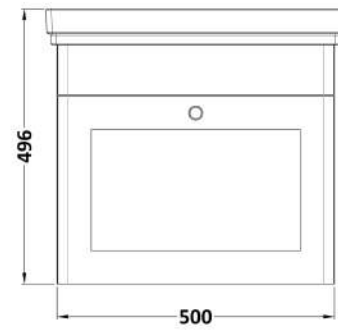

Sales Code: CLC291B

Description: 500 W/H 1-Drawer Unit & Basin 3Th

Packaging Details

Barcode: 5056462688190

Sales Code: CLA291

Description: 500 W/H 1-Drawer Unit (431X500x390)

Product Dimensions

Height (mm):	431
Width (mm):	500
Depth (mm):	390
Nett Weight (kg):	15.2

Packaging Dimensions

Height (mm):	465
Width (mm):	525
Depth (mm):	415
Gross Weight (kg):	15.7

Packaging Data

Box Colour:	Brown Cardboard Box
Box Qty:	0
Label Size:	0 x 0
Label Colour:	White Label
Label Qty:	0

Outer Box Dimensions (If Applicable)

Height (mm):	
Width (mm):	
Depth (mm):	
Gross Weight (kg):	
Barcode:	5056462643236

Product Details

Country of Origin:	China
Fitting Instruction:	Yes
CE & UKCA:	N/A
FSC Certified Materials:	Yes
Colour:	Satin Grey
Construction Method:	Cam & Wood Dowel
Construction Type:	Rigid
Cabinet Finish:	MFC Painted Matt
Fascia Finish:	Mdf Painted Matt
Cabinet Thickness (mm):	18
Fascia Thickness (mm):	18
Drawer Included:	Yes
Drawer Type:	80mm High Metal S/C Inc Galler
No of Shelves:	Not Applicable
Hinge Type:	Not Applicable
Hinge Included:	Not Applicable
Adjustable Legs:	No, Not Required
Fixings Included:	Yes
Handle Style:	Traditional
Waste Shroud:	Yes
Handle Included:	Yes, Supplied
Handle Type:	Knob

Sales Code: CBM532

Description: 500 Classic Basin (540X410x185) 3Th

Product Dimensions

Height (mm):	0
Width (mm):	0
Depth (mm):	0
Nett Weight (kg):	12.7

Packaging Dimensions

Height (mm):	430
Width (mm):	550
Depth (mm):	220
Gross Weight (kg):	13