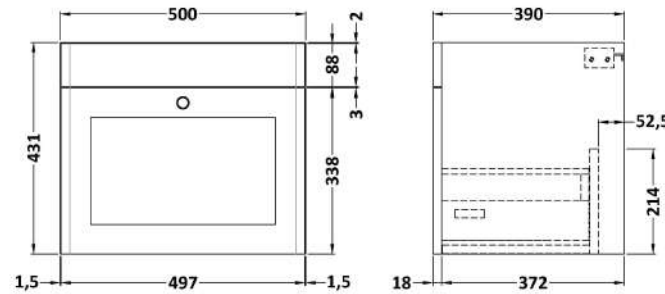

Sales Code: CLC291B

Description: 500 W/H 1-Drawer Unit & Basin 3Th

Packaging Details

Barcode: 5056462688190

Sales Code: CLA291

Description: 500 W/H 1-Drawer Unit (431X500x390)

Product Dimensions

Height (mm):	431
Width (mm):	500
Depth (mm):	390
Nett Weight (kg):	15.2

Packaging Dimensions

Height (mm):	465
Width (mm):	525
Depth (mm):	415
Gross Weight (kg):	15.7

Packaging Data

Box Colour:	Brown Cardboard Box
Box Qty:	0
Label Size:	0 x 0
Label Colour:	White Label
Label Qty:	0

Outer Box Dimensions (If Applicable)

Height (mm):	
Width (mm):	
Depth (mm):	
Gross Weight (kg):	
Barcode:	5056462643236

Product Details

Country of Origin:	China
Fitting Instruction:	Yes
CE & UKCA:	N/A
FSC Certified Materials:	Yes
Colour:	Satin Grey
Construction Method:	Cam & Wood Dowel
Construction Type:	Rigid
Cabinet Finish:	MFC Painted Matt
Fascia Finish:	Mdf Painted Matt
Cabinet Thickness (mm):	18
Fascia Thickness (mm):	18
Drawer Included:	Yes
Drawer Type:	80mm High Metal S/C Inc Galler
No of Shelves:	Not Applicable
Hinge Type:	Not Applicable
Hinge Included:	Not Applicable
Adjustable Legs:	No, Not Required
Fixings Included:	Yes
Handle Style:	Traditional
Waste Shroud:	Yes
Handle Included:	Yes, Supplied
Handle Type:	Knob

Sales Code: CBM532

Description: 500 Classic Basin (540X410x185) 3Th

Product Dimensions

Height (mm):	0
Width (mm):	0
Depth (mm):	0
Nett Weight (kg):	12.7

Packaging Dimensions

Height (mm):	430
Width (mm):	550
Depth (mm):	220
Gross Weight (kg):	13