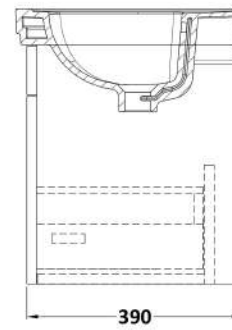

Sales Code: CLC291B

Description: 500 W/H 1-Drawer Unit & Basin 3Th

Packaging Details

Barcode: 5056462688190

Sales Code: CLA291

Description: 500 W/H 1-Drawer Unit (431X500x390)

Product Dimensions

Height (mm):	431
Width (mm):	500
Depth (mm):	390
Nett Weight (kg):	15.2

Packaging Dimensions

Height (mm):	465
Width (mm):	525
Depth (mm):	415
Gross Weight (kg):	15.7

Packaging Data

Box Colour:	Brown Cardboard Box
Box Qty:	0
Label Size:	0 x 0
Label Colour:	White Label
Label Qty:	0

Outer Box Dimensions (If Applicable)

Height (mm):	
Width (mm):	
Depth (mm):	
Gross Weight (kg):	
Barcode:	5056462643236

Product Details

Country of Origin:	China
Fitting Instruction:	Yes
CE & UKCA:	N/A
FSC Certified Materials:	Yes
Colour:	Satin Grey
Construction Method:	Cam & Wood Dowel
Construction Type:	Rigid
Cabinet Finish:	MFC Painted Matt
Fascia Finish:	Mdf Painted Matt
Cabinet Thickness (mm):	18
Fascia Thickness (mm):	18
Drawer Included:	Yes
Drawer Type:	80mm High Metal S/C Inc Galler
No of Shelves:	Not Applicable
Hinge Type:	Not Applicable
Hinge Included:	Not Applicable
Adjustable Legs:	No, Not Required
Fixings Included:	Yes
Handle Style:	Traditional
Waste Shroud:	Yes
Handle Included:	Yes, Supplied
Handle Type:	Knob

Sales Code: CBM532

Description: 500 Classic Basin (540X410x185) 3Th

Product Dimensions

Height (mm):	0
Width (mm):	0
Depth (mm):	0
Nett Weight (kg):	12.7

Packaging Dimensions

Height (mm):	430
Width (mm):	550
Depth (mm):	220
Gross Weight (kg):	13