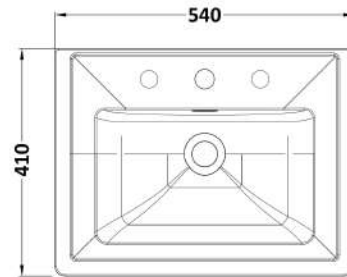

Sales Code: CLC291B

Description: 500 W/H 1-Drawer Unit & Basin 3Th

Packaging Details

Barcode: 5056462688190

Sales Code: CLA291

Description: 500 W/H 1-Drawer Unit (431X500x390)

Product Dimensions

Height (mm):	431
Width (mm):	500
Depth (mm):	390
Nett Weight (kg):	15.2

Packaging Dimensions

Height (mm):	465
Width (mm):	525
Depth (mm):	415
Gross Weight (kg):	15.7

Packaging Data

Box Colour:	Brown Cardboard Box
Box Qty:	0
Label Size:	0 x 0
Label Colour:	White Label
Label Qty:	0

Outer Box Dimensions (If Applicable)

Height (mm):	
Width (mm):	
Depth (mm):	
Gross Weight (kg):	
Barcode:	5056462643236

Product Details

Country of Origin:	China
Fitting Instruction:	Yes
CE & UKCA:	N/A
FSC Certified Materials:	Yes
Colour:	Satin Grey
Construction Method:	Cam & Wood Dowel
Construction Type:	Rigid
Cabinet Finish:	MFC Painted Matt
Fascia Finish:	Mdf Painted Matt
Cabinet Thickness (mm):	18
Fascia Thickness (mm):	18
Drawer Included:	Yes
Drawer Type:	80mm High Metal S/C Inc Galler
No of Shelves:	Not Applicable
Hinge Type:	Not Applicable
Hinge Included:	Not Applicable
Adjustable Legs:	No, Not Required
Fixings Included:	Yes
Handle Style:	Traditional
Waste Shroud:	Yes
Handle Included:	Yes, Supplied
Handle Type:	Knob

Sales Code: CBM532

Description: 500 Classic Basin (540X410x185) 3Th

Product Dimensions

Height (mm):	0
Width (mm):	0
Depth (mm):	0
Nett Weight (kg):	12.7

Packaging Dimensions

Height (mm):	430
Width (mm):	550
Depth (mm):	220
Gross Weight (kg):	13