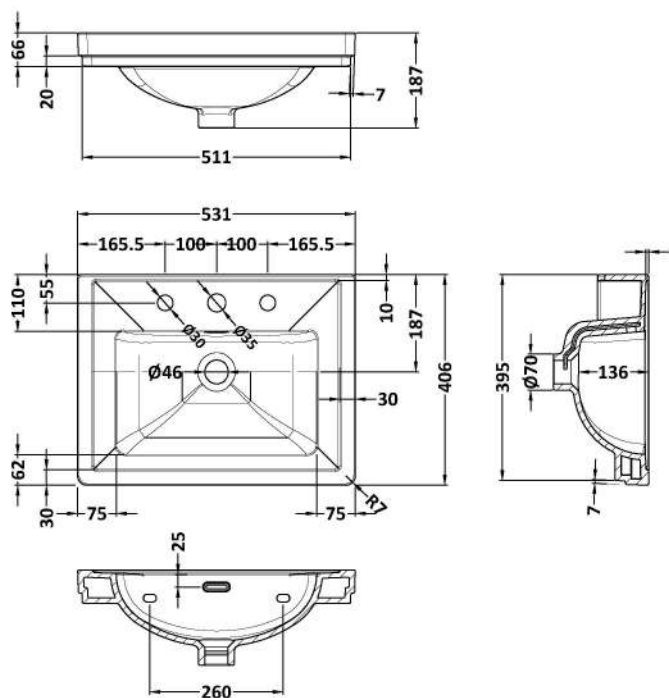

Sales Code: CLC291B

Description: 500 W/H 1-Drawer Unit & Basin 3Th

Packaging Details

Barcode: 5056462688190

Sales Code: CLA291

Description: 500 W/H 1-Drawer Unit (431X500x390)

Product Dimensions

Height (mm):	431
Width (mm):	500
Depth (mm):	390
Nett Weight (kg):	15.2

Packaging Dimensions

Height (mm):	465
Width (mm):	525
Depth (mm):	415
Gross Weight (kg):	15.7

Packaging Data

Box Colour:	Brown Cardboard Box
Box Qty:	0
Label Size:	0 x 0
Label Colour:	White Label
Label Qty:	0

Outer Box Dimensions (If Applicable)

Height (mm):	
Width (mm):	
Depth (mm):	
Gross Weight (kg):	
Barcode:	5056462643236

Product Details

Country of Origin:	China
Fitting Instruction:	Yes
CE & UKCA:	N/A
FSC Certified Materials:	Yes
Colour:	Satin Grey
Construction Method:	Cam & Wood Dowel
Construction Type:	Rigid
Cabinet Finish:	MFC Painted Matt
Fascia Finish:	Mdf Painted Matt
Cabinet Thickness (mm):	18
Fascia Thickness (mm):	18
Drawer Included:	Yes
Drawer Type:	80mm High Metal S/C Inc Galler
No of Shelves:	Not Applicable
Hinge Type:	Not Applicable
Hinge Included:	Not Applicable
Adjustable Legs:	No, Not Required
Fixings Included:	Yes
Handle Style:	Traditional
Waste Shroud:	Yes
Handle Included:	Yes, Supplied
Handle Type:	Knob

Sales Code: CBM532

Description: 500 Classic Basin (540X410x185) 3Th

Product Dimensions

Height (mm):	0
Width (mm):	0
Depth (mm):	0
Nett Weight (kg):	12.7

Packaging Dimensions

Height (mm):	430
Width (mm):	550
Depth (mm):	220
Gross Weight (kg):	13