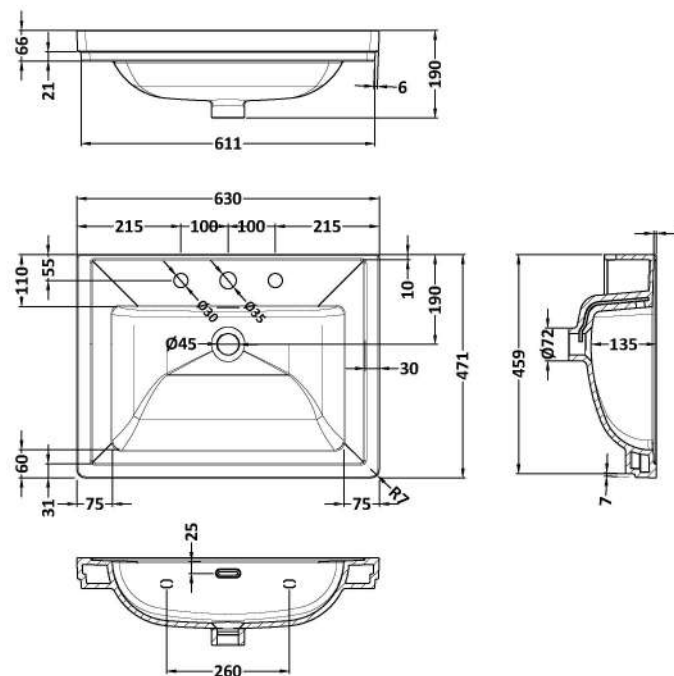

Sales Code: CLC294B

Description: 600 W/H 1-Drawer Unit & Basin 3Th

Packaging Details

Barcode: 5056462688237

Sales Code: CLA294

Description: 600 W/H 1-Drawer Unit (431X600x453)

Product Dimensions

Height (mm):	431
Width (mm):	600
Depth (mm):	453
Nett Weight (kg):	19

Packaging Dimensions

Height (mm):	465
Width (mm):	625
Depth (mm):	480
Gross Weight (kg):	19.5

Packaging Data

Box Colour:	Brown Cardboard Box
Box Qty:	0
Label Size:	0 x 0
Label Colour:	White Label
Label Qty:	0

Outer Box Dimensions (If Applicable)

Height (mm):	
Width (mm):	
Depth (mm):	
Gross Weight (kg):	
Barcode:	5056462643274

Product Details

Country of Origin:	China
Fitting Instruction:	Yes
CE & UKCA:	N/A
FSC Certified Materials:	Yes
Colour:	Satin Grey
Construction Method:	Cam & Wood Dowel
Construction Type:	Rigid
Cabinet Finish:	MFC Painted Matt
Fascia Finish:	Mdf Painted Matt
Cabinet Thickness (mm):	18
Fascia Thickness (mm):	18
Drawer Included:	Yes
Drawer Type:	80mm High Metal S/C Inc Galler
No of Shelves:	Not Applicable
Hinge Type:	Not Applicable
Hinge Included:	Not Applicable
Adjustable Legs:	No, Not Required
Fixings Included:	Yes
Handle Style:	Traditional
Waste Shroud:	Yes
Handle Included:	Yes, Supplied
Handle Type:	Knob

Sales Code: CBM533

Description: 600 Classic Basin (640X472x185) 3Th

Product Dimensions

Height (mm):	0
Width (mm):	0
Depth (mm):	0
Nett Weight (kg):	17

Packaging Dimensions

Height (mm):	490
Width (mm):	650
Depth (mm):	220
Gross Weight (kg):	17.3