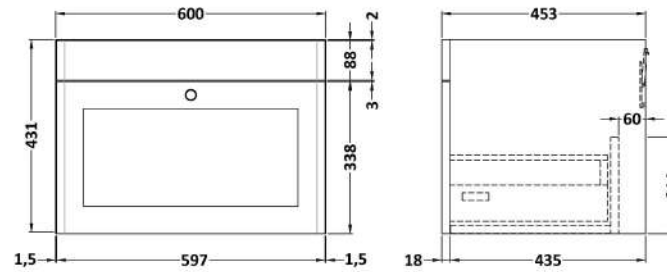

Sales Code: CLC294B

Description: 600 W/H 1-Drawer Unit & Basin 3Th

Packaging Details

Barcode: 5056462688237

Sales Code: CLA294

Description: 600 W/H 1-Drawer Unit (431X600x453)

Product Dimensions

Height (mm):	431
Width (mm):	600
Depth (mm):	453
Nett Weight (kg):	19

Packaging Dimensions

Height (mm):	465
Width (mm):	625
Depth (mm):	480
Gross Weight (kg):	19.5

Packaging Data

Box Colour:	Brown Cardboard Box
Box Qty:	0
Label Size:	0 x 0
Label Colour:	White Label
Label Qty:	0

Sales Code: CBM533

Description: 600 Classic Basin (640X472x185) 3Th

Product Dimensions

Height (mm):	0
Width (mm):	0
Depth (mm):	0
Nett Weight (kg):	17

Packaging Dimensions

Height (mm):	490
Width (mm):	650
Depth (mm):	220
Gross Weight (kg):	17.3

Packaging Data

Box Colour:	Brown Cardboard Box - Printed
Box Qty:	0
Label Size:	0 x 0
Label Colour:	White Label
Label Qty:	0

Outer Box Dimensions (If Applicable)

Height (mm):	
Width (mm):	
Depth (mm):	
Gross Weight (kg):	
Barcode:	5056462643663