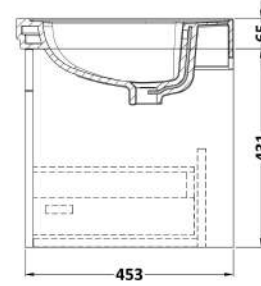

Sales Code: CLC294B

Description: 600 W/H 1-Drawer Unit & Basin 3Th

Packaging Details

Barcode: 5056462688237

Sales Code: CLA294

Description: 600 W/H 1-Drawer Unit (431X600x453)

Product Dimensions

Height (mm):	431
Width (mm):	600
Depth (mm):	453
Nett Weight (kg):	19

Packaging Dimensions

Height (mm):	465
Width (mm):	625
Depth (mm):	480
Gross Weight (kg):	19.5

Packaging Data

Box Colour:	Brown Cardboard Box
Box Qty:	0
Label Size:	0 x 0
Label Colour:	White Label
Label Qty:	0

Outer Box Dimensions (If Applicable)

Height (mm):	
Width (mm):	
Depth (mm):	
Gross Weight (kg):	
Barcode:	5056462643274

Product Details

Country of Origin:	China
Fitting Instruction:	Yes
CE & UKCA:	N/A
FSC Certified Materials:	Yes
Colour:	Satin Grey
Construction Method:	Cam & Wood Dowel
Construction Type:	Rigid
Cabinet Finish:	MFC Painted Matt
Fascia Finish:	Mdf Painted Matt
Cabinet Thickness (mm):	18
Fascia Thickness (mm):	18
Drawer Included:	Yes
Drawer Type:	80mm High Metal S/C Inc Galler
No of Shelves:	Not Applicable
Hinge Type:	Not Applicable
Hinge Included:	Not Applicable
Adjustable Legs:	No, Not Required
Fixings Included:	Yes
Handle Style:	Traditional
Waste Shroud:	Yes
Handle Included:	Yes, Supplied
Handle Type:	Knob

Sales Code: CBM533

Description: 600 Classic Basin (640X472x185) 3Th

Product Dimensions

Height (mm):	0
Width (mm):	0
Depth (mm):	0
Nett Weight (kg):	17

Packaging Dimensions

Height (mm):	490
Width (mm):	650
Depth (mm):	220
Gross Weight (kg):	17.3