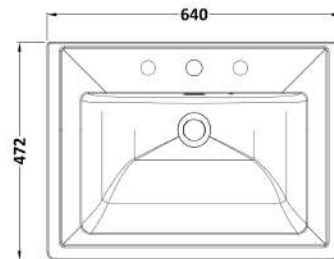

Sales Code: CLC294B

Description: 600 W/H 1-Drawer Unit & Basin 3Th

Packaging Details

Barcode: 5056462688237

Sales Code: CLA294

Description: 600 W/H 1-Drawer Unit (431X600x453)

Product Dimensions

Height (mm):	431
Width (mm):	600
Depth (mm):	453
Nett Weight (kg):	19

Packaging Dimensions

Height (mm):	465
Width (mm):	625
Depth (mm):	480
Gross Weight (kg):	19.5

Packaging Data

Box Colour:	Brown Cardboard Box
Box Qty:	0
Label Size:	0 x 0
Label Colour:	White Label
Label Qty:	0

Outer Box Dimensions (If Applicable)

Height (mm):	
Width (mm):	
Depth (mm):	
Gross Weight (kg):	
Barcode:	5056462643274

Product Details

Country of Origin:	China
Fitting Instruction:	Yes
CE & UKCA:	N/A
FSC Certified Materials:	Yes
Colour:	Satin Grey
Construction Method:	Cam & Wood Dowel
Construction Type:	Rigid
Cabinet Finish:	MFC Painted Matt
Fascia Finish:	Mdf Painted Matt
Cabinet Thickness (mm):	18
Fascia Thickness (mm):	18
Drawer Included:	Yes
Drawer Type:	80mm High Metal S/C Inc Galler
No of Shelves:	Not Applicable
Hinge Type:	Not Applicable
Hinge Included:	Not Applicable
Adjustable Legs:	No, Not Required
Fixings Included:	Yes
Handle Style:	Traditional
Waste Shroud:	Yes
Handle Included:	Yes, Supplied
Handle Type:	Knob

Sales Code: CBM533

Description: 600 Classic Basin (640X472x185) 3Th

Product Dimensions

Height (mm):	0
Width (mm):	0
Depth (mm):	0
Nett Weight (kg):	17

Packaging Dimensions

Height (mm):	490
Width (mm):	650
Depth (mm):	220
Gross Weight (kg):	17.3