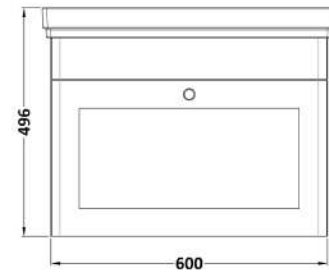

Sales Code: CLC294B

Description: 600 W/H 1-Drawer Unit & Basin 3Th

Packaging Details

Barcode: 5056462688237

Sales Code: CLA294

Description: 600 W/H 1-Drawer Unit (431X600x453)

Product Dimensions

Height (mm):	431
Width (mm):	600
Depth (mm):	453
Nett Weight (kg):	19

Packaging Dimensions

Height (mm):	465
Width (mm):	625
Depth (mm):	480
Gross Weight (kg):	19.5

Packaging Data

Box Colour:	Brown Cardboard Box
Box Qty:	0
Label Size:	0 x 0
Label Colour:	White Label
Label Qty:	0

Outer Box Dimensions (If Applicable)

Height (mm):	
Width (mm):	
Depth (mm):	
Gross Weight (kg):	
Barcode:	5056462643274

Product Details

Country of Origin:	China
Fitting Instruction:	Yes
CE & UKCA:	N/A
FSC Certified Materials:	Yes
Colour:	Satin Grey
Construction Method:	Cam & Wood Dowel
Construction Type:	Rigid
Cabinet Finish:	MFC Painted Matt
Fascia Finish:	Mdf Painted Matt
Cabinet Thickness (mm):	18
Fascia Thickness (mm):	18
Drawer Included:	Yes
Drawer Type:	80mm High Metal S/C Inc Galler
No of Shelves:	Not Applicable
Hinge Type:	Not Applicable
Hinge Included:	Not Applicable
Adjustable Legs:	No, Not Required
Fixings Included:	Yes
Handle Style:	Traditional
Waste Shroud:	Yes
Handle Included:	Yes, Supplied
Handle Type:	Knob

Sales Code: CBM533

Description: 600 Classic Basin (640X472x185) 3Th

Product Dimensions

Height (mm):	0
Width (mm):	0
Depth (mm):	0
Nett Weight (kg):	17

Packaging Dimensions

Height (mm):	490
Width (mm):	650
Depth (mm):	220
Gross Weight (kg):	17.3