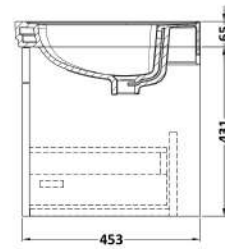

### Packaging Details

Barcode: 5056462687070

Sales Code: CLA296

Description: 800 W/H 1-Drawer Unit (431X800x453)

### Product Dimensions

Height (mm):	431
Width (mm):	800
Depth (mm):	453
Nett Weight (kg):	23

### Packaging Dimensions

Height (mm):	465
Width (mm):	825
Depth (mm):	480
Gross Weight (kg):	23.5

### Outer Box Dimensions (If Applicable)

Height (mm):	
Width (mm):	
Depth (mm):	
Gross Weight (kg):	
Barcode:	5056462643311