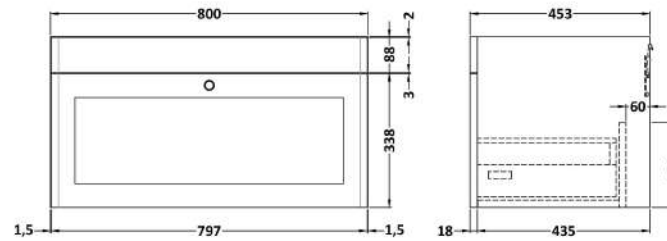

### Product Dimensions

Height (mm):	431
Width (mm):	800
Depth (mm):	453
Nett Weight (kg):	23

### Packaging Dimensions

Height (mm):	465
Width (mm):	825
Depth (mm):	480
Gross Weight (kg):	23.5

### Outer Box Dimensions (If Applicable)

Height (mm):	
Width (mm):	
Depth (mm):	
Gross Weight (kg):	
Barcode:	5056462643311

Sales Code: CBM505

Description: 800 Classic Basin (840X472x185) 1Th

**Product Dimensions**

Height (mm):	0
Width (mm):	0
Depth (mm):	0
Nett Weight (kg):	22.2

**Packaging Dimensions**

Height (mm):	490
Width (mm):	850
Depth (mm):	220
Gross Weight (kg):	22.5