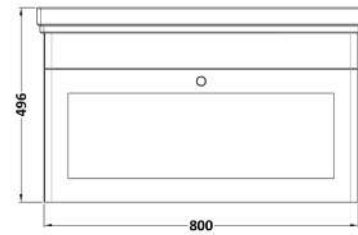

### Packaging Details

Barcode: 5056462687070

Sales Code: CLA296

Description: 800 W/H 1-Drawer Unit (431X800x453)

### Product Dimensions

Height (mm):	431
Width (mm):	800
Depth (mm):	453
Nett Weight (kg):	23

### Packaging Dimensions

Height (mm):	465
Width (mm):	825
Depth (mm):	480
Gross Weight (kg):	23.5

### Outer Box Dimensions (If Applicable)

Height (mm):	
Width (mm):	
Depth (mm):	
Gross Weight (kg):	
Barcode:	5056462643311