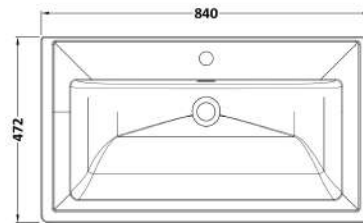

### Packaging Details

Barcode: 5056462687070

Sales Code: CLA296

Description: 800 W/H 1-Drawer Unit (431X800x453)

### Product Dimensions

Height (mm):	431
Width (mm):	800
Depth (mm):	453
Nett Weight (kg):	23

### Packaging Dimensions

Height (mm):	465
Width (mm):	825
Depth (mm):	480
Gross Weight (kg):	23.5

### Outer Box Dimensions (If Applicable)

Height (mm):	
Width (mm):	
Depth (mm):	
Gross Weight (kg):	
Barcode:	5056462643311