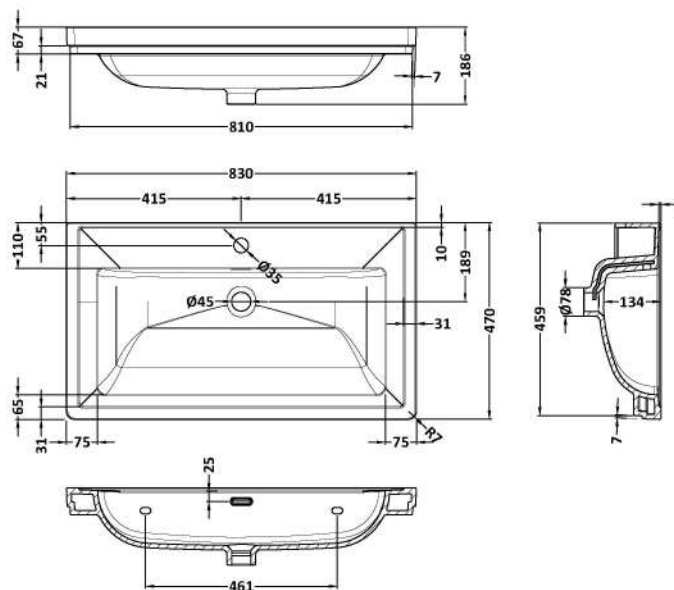

### Product Dimensions

Height (mm):	431
Width (mm):	800
Depth (mm):	453
Nett Weight (kg):	23

### Packaging Dimensions

Height (mm):	465
Width (mm):	825
Depth (mm):	480
Gross Weight (kg):	23.5

### Outer Box Dimensions (If Applicable)

Height (mm):	
Width (mm):	
Depth (mm):	
Gross Weight (kg):	
Barcode:	5056462643311

Sales Code: CBM505

Description: 800 Classic Basin (840X472x185) 1Th

**Product Dimensions**

Height (mm):	0
Width (mm):	0
Depth (mm):	0
Nett Weight (kg):	22.2

**Packaging Dimensions**

Height (mm):	490
Width (mm):	850
Depth (mm):	220
Gross Weight (kg):	22.5