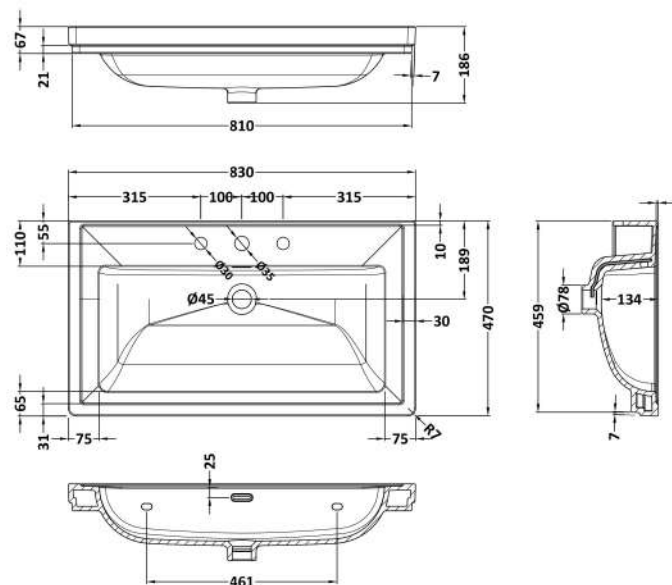

### Packaging Dimensions

Height (mm):	465
Width (mm):	825
Depth (mm):	480
Gross Weight (kg):	23.5

### Outer Box Dimensions (If Applicable)

Height (mm):	
Width (mm):	
Depth (mm):	
Gross Weight (kg):	
Barcode:	5056462643311

### Product Dimensions

Height (mm):	0
Width (mm):	0
Depth (mm):	0
Nett Weight (kg):	22.2

### Packaging Dimensions

Height (mm):	490
Width (mm):	850
Depth (mm):	220
Gross Weight (kg):	22.5