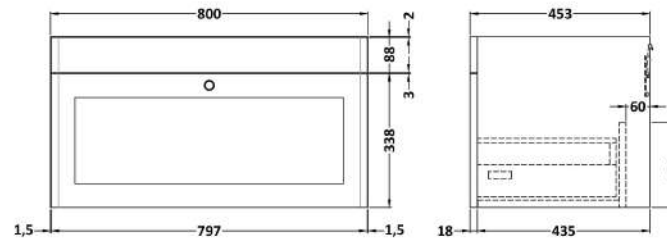

### Product Dimensions

Height (mm):	431
Width (mm):	800
Depth (mm):	453
Nett Weight (kg):	23

### Packaging Dimensions

Height (mm):	465
Width (mm):	825
Depth (mm):	480
Gross Weight (kg):	23.5

### Outer Box Dimensions (If Applicable)

Height (mm):	
Width (mm):	
Depth (mm):	
Gross Weight (kg):	
Barcode:	5056462643311

### Packaging Dimensions

Height (mm):	490
Width (mm):	850
Depth (mm):	220
Gross Weight (kg):	22.5