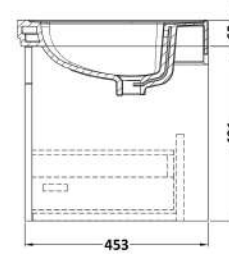

Sales Code: CLC296B

Description: 800 W/H 1-Drawer Unit & Basin 3Th

Packaging Details

Barcode: 5056462688275