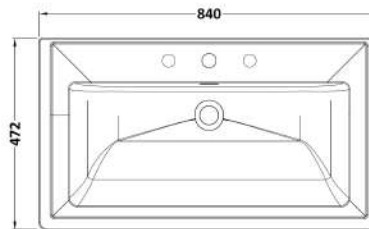

Sales Code: CLC296B

Description: 800 W/H 1-Drawer Unit & Basin 3Th

Packaging Details

Barcode: 5056462688275