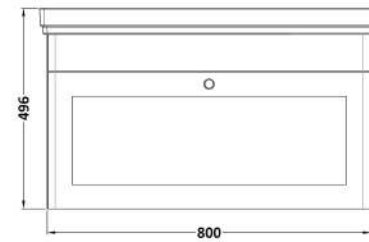

Sales Code: CLC296B

Description: 800 W/H 1-Drawer Unit & Basin 3Th

Packaging Details

Barcode: 5056462688275