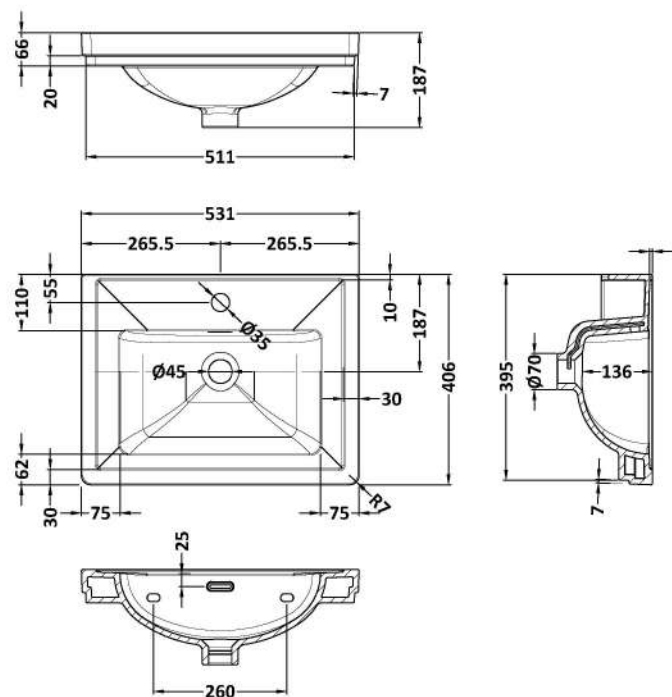

Sales Code: CLC823A

Description: 500 F/S 2-Door Unit & Basin 1Th

Packaging Details

Barcode: 5056462685618

Sales Code: CLA823

Description: 500 F/S 2-Door Unit (800X500x390)

Product Dimensions

Height (mm):	800
Width (mm):	500
Depth (mm):	390
Nett Weight (kg):	21

Packaging Dimensions

Height (mm):	835
Width (mm):	525
Depth (mm):	415
Gross Weight (kg):	21.5

Packaging Data

Box Colour:	Brown Cardboard Box
Box Qty:	0
Label Size:	0 x 0
Label Colour:	White Label
Label Qty:	0

Outer Box Dimensions (If Applicable)

Height (mm):	
Width (mm):	
Depth (mm):	
Gross Weight (kg):	
Barcode:	5056462643120

Product Details

Country of Origin:	China
Fitting Instruction:	Yes
CE & UKCA:	N/A
FSC Certified Materials:	Yes
Colour:	Satin Green
Construction Method:	Cam & Wood Dowel
Construction Type:	Rigid
Cabinet Finish:	MFC Painted Matt
Fascia Finish:	Mdf Painted Matt
Cabinet Thickness (mm):	18
Fascia Thickness (mm):	18
Drawer Included:	No
Drawer Type:	Not Applicable
No of Shelves:	1
Hinge Type:	95 Degree Clip-On Soft Close
Hinge Included:	Yes, Supplied
Adjustable Legs:	No, Not Required
Fixings Included:	Yes
Handle Style:	Traditional
Waste Shroud:	Not Applicable
Handle Included:	Yes, Supplied
Handle Type:	Knob

Sales Code: CBM502

Description: 500 Classic Basin (540X410x185) 1Th

Product Dimensions

Height (mm):	0
Width (mm):	0
Depth (mm):	0
Nett Weight (kg):	12.7

Packaging Dimensions

Height (mm):	430
Width (mm):	550
Depth (mm):	220
Gross Weight (kg):	13