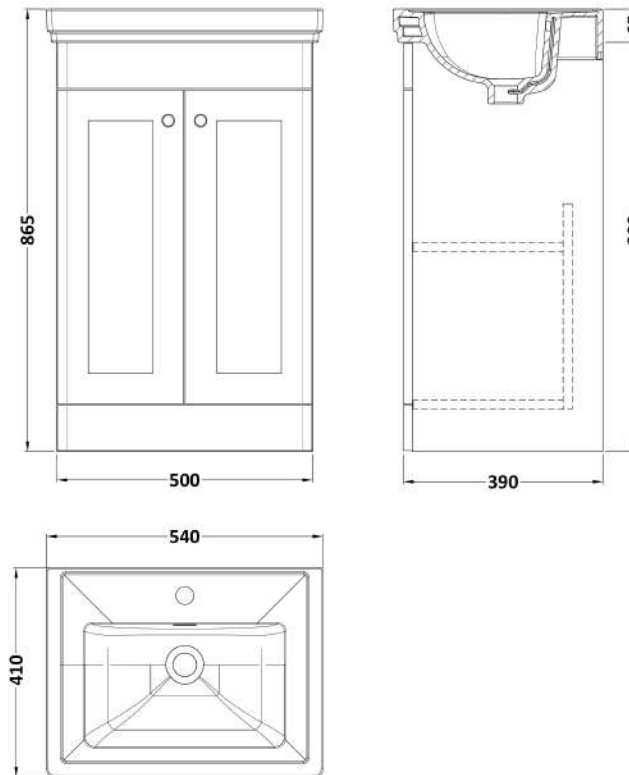

Sales Code: CLC823A

Description: 500 F/S 2-Door Unit & Basin 1Th

Packaging Details

Barcode: 5056462685618

Sales Code: CLA823

Description: 500 F/S 2-Door Unit (800X500x390)

Product Dimensions

Height (mm):	800
Width (mm):	500
Depth (mm):	390
Nett Weight (kg):	21

Packaging Dimensions

Height (mm):	835
Width (mm):	525
Depth (mm):	415
Gross Weight (kg):	21.5

Packaging Data

Box Colour:	Brown Cardboard Box
Box Qty:	0
Label Size:	0 x 0
Label Colour:	White Label
Label Qty:	0

Outer Box Dimensions (If Applicable)

Height (mm):	
Width (mm):	
Depth (mm):	
Gross Weight (kg):	
Barcode:	5056462643120

Product Details

Country of Origin:	China
Fitting Instruction:	Yes
CE & UKCA:	N/A
FSC Certified Materials:	Yes
Colour:	Satin Green
Construction Method:	Cam & Wood Dowel
Construction Type:	Rigid
Cabinet Finish:	MFC Painted Matt
Fascia Finish:	Mdf Painted Matt
Cabinet Thickness (mm):	18
Fascia Thickness (mm):	18
Drawer Included:	No
Drawer Type:	Not Applicable
No of Shelves:	1
Hinge Type:	95 Degree Clip-On Soft Close
Hinge Included:	Yes, Supplied
Adjustable Legs:	No, Not Required
Fixings Included:	Yes
Handle Style:	Traditional
Waste Shroud:	Not Applicable
Handle Included:	Yes, Supplied
Handle Type:	Knob

Sales Code: CBM502

Description: 500 Classic Basin (540X410x185) 1Th

Product Dimensions

Height (mm):	0
Width (mm):	0
Depth (mm):	0
Nett Weight (kg):	12.7

Packaging Dimensions

Height (mm):	430
Width (mm):	550
Depth (mm):	220
Gross Weight (kg):	13