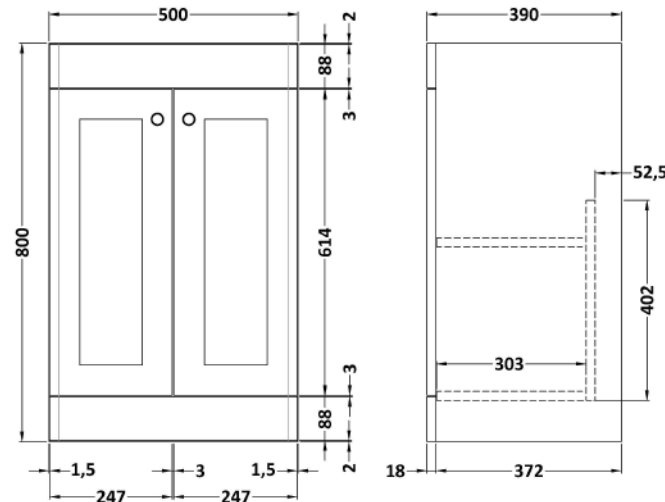

Sales Code: CLC823A

Description: 500 F/S 2-Door Unit & Basin 1Th

Packaging Details

Barcode: 5056462685618

Sales Code: CLA823

Description: 500 F/S 2-Door Unit (800X500x390)

Product Dimensions

Height (mm):	800
Width (mm):	500
Depth (mm):	390
Nett Weight (kg):	21

Packaging Dimensions

Height (mm):	835
Width (mm):	525
Depth (mm):	415
Gross Weight (kg):	21.5

Packaging Data

Box Colour:	Brown Cardboard Box
Box Qty:	0
Label Size:	0 x 0
Label Colour:	White Label
Label Qty:	0

Outer Box Dimensions (If Applicable)

Height (mm):	
Width (mm):	
Depth (mm):	
Gross Weight (kg):	
Barcode:	5056462643120

Product Details

Country of Origin:	China
Fitting Instruction:	Yes
CE & UKCA:	N/A
FSC Certified Materials:	Yes
Colour:	Satin Green
Construction Method:	Cam & Wood Dowel
Construction Type:	Rigid
Cabinet Finish:	MFC Painted Matt
Fascia Finish:	Mdf Painted Matt
Cabinet Thickness (mm):	18
Fascia Thickness (mm):	18
Drawer Included:	No
Drawer Type:	Not Applicable
No of Shelves:	1
Hinge Type:	95 Degree Clip-On Soft Close
Hinge Included:	Yes, Supplied
Adjustable Legs:	No, Not Required
Fixings Included:	Yes
Handle Style:	Traditional
Waste Shroud:	Not Applicable
Handle Included:	Yes, Supplied
Handle Type:	Knob

Sales Code: CBM502

Description: 500 Classic Basin (540X410x185) 1Th

Product Dimensions

Height (mm):	0
Width (mm):	0
Depth (mm):	0
Nett Weight (kg):	12.7

Packaging Dimensions

Height (mm):	430
Width (mm):	550
Depth (mm):	220
Gross Weight (kg):	13