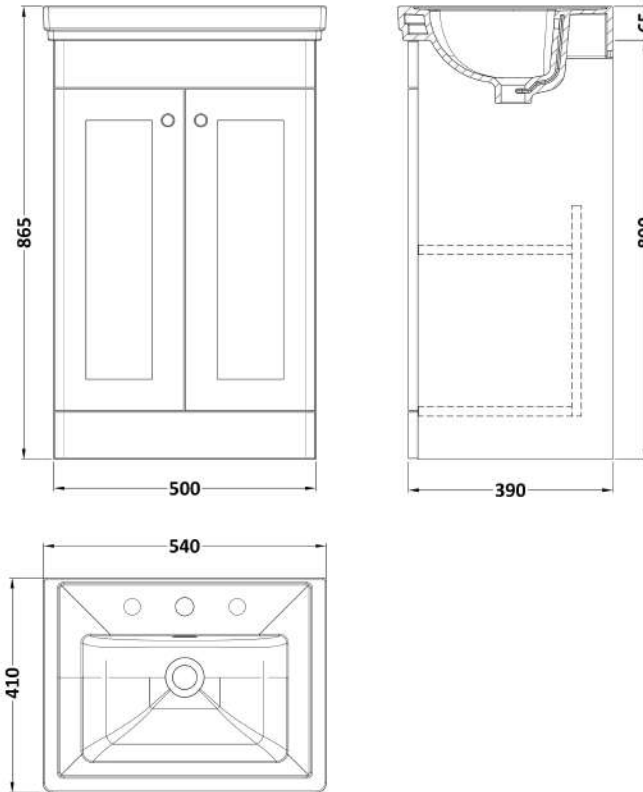

### Packaging Details

Barcode: 5056462687186

Sales Code: CLA823

Description: 500 F/S 2-Door Unit (800X500x390)

### Product Dimensions

Height (mm):	800
Width (mm):	500
Depth (mm):	390
Nett Weight (kg):	21

### Packaging Dimensions

Height (mm):	835
Width (mm):	525
Depth (mm):	415
Gross Weight (kg):	21.5

### Outer Box Dimensions (If Applicable)

Height (mm):	
Width (mm):	
Depth (mm):	
Gross Weight (kg):	
Barcode:	5056462643120