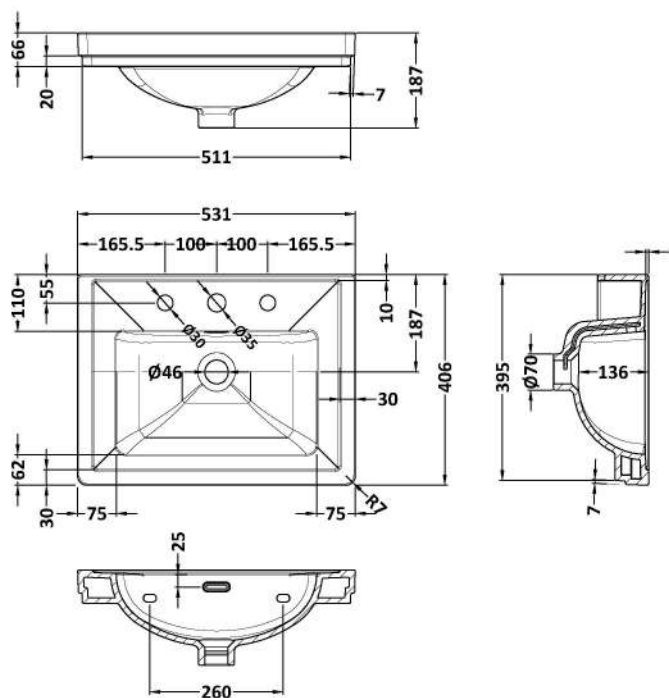

### Product Dimensions

Height (mm):	800
Width (mm):	500
Depth (mm):	390
Nett Weight (kg):	21

### Packaging Dimensions

Height (mm):	835
Width (mm):	525
Depth (mm):	415
Gross Weight (kg):	21.5

### Outer Box Dimensions (If Applicable)

Height (mm):	
Width (mm):	
Depth (mm):	
Gross Weight (kg):	
Barcode:	5056462643120

Sales Code: CBM532

Description: 500 Classic Basin (540X410x185) 3Th

**Product Dimensions**

Height (mm):	0
Width (mm):	0
Depth (mm):	0
Nett Weight (kg):	12.7

**Packaging Dimensions**

Height (mm):	430
Width (mm):	550
Depth (mm):	220
Gross Weight (kg):	13