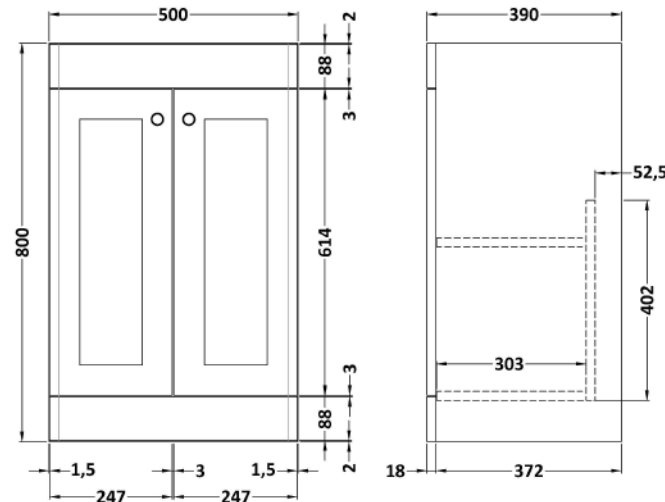

### Packaging Details

Barcode: 5056462687186

Sales Code: CLA823

Description: 500 F/S 2-Door Unit (800X500x390)

### Product Dimensions

Height (mm):	800
Width (mm):	500
Depth (mm):	390
Nett Weight (kg):	21

### Packaging Dimensions

Height (mm):	835
Width (mm):	525
Depth (mm):	415
Gross Weight (kg):	21.5

### Outer Box Dimensions (If Applicable)

Height (mm):	
Width (mm):	
Depth (mm):	
Gross Weight (kg):	
Barcode:	5056462643120