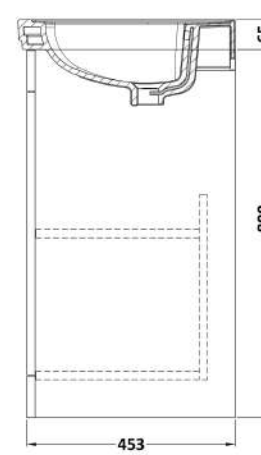

Sales Code: CLC825A

Description: 600 F/S 2-Door Unit & Basin 1Th

Packaging Details

Barcode: 5056462685717

Sales Code: CLA825

Description: 600 F/S 2-Door Unit (800X600x453)

Product Dimensions

Height (mm):	800
Width (mm):	600
Depth (mm):	453
Nett Weight (kg):	25.3

Packaging Dimensions

Height (mm):	835
Width (mm):	625
Depth (mm):	480
Gross Weight (kg):	25.8

Packaging Data

Box Colour:	Brown Cardboard Box
Box Qty:	0
Label Size:	0 x 0
Label Colour:	White Label
Label Qty:	0

Outer Box Dimensions (If Applicable)

Height (mm):	
Width (mm):	
Depth (mm):	
Gross Weight (kg):	
Barcode:	5056462643168

Product Details

Country of Origin:	China
Fitting Instruction:	Yes
CE & UKCA:	N/A
FSC Certified Materials:	Yes
Colour:	Satin Green
Construction Method:	Cam & Wood Dowel
Construction Type:	Rigid
Cabinet Finish:	MFC Painted Matt
Fascia Finish:	Mdf Painted Matt
Cabinet Thickness (mm):	18
Fascia Thickness (mm):	18
Drawer Included:	No
Drawer Type:	Not Applicable
No of Shelves:	1
Hinge Type:	95 Degree Clip-On Soft Close
Hinge Included:	Yes, Supplied
Adjustable Legs:	No, Not Required
Fixings Included:	Yes
Handle Style:	Traditional
Waste Shroud:	Not Applicable
Handle Included:	Yes, Supplied
Handle Type:	Knob

Sales Code: CBM503

Description: 600 Classic Basin (640X472x185) 1Th

Product Dimensions

Height (mm):	0
Width (mm):	0
Depth (mm):	0
Nett Weight (kg):	17

Packaging Dimensions

Height (mm):	490
Width (mm):	650
Depth (mm):	220
Gross Weight (kg):	17.3