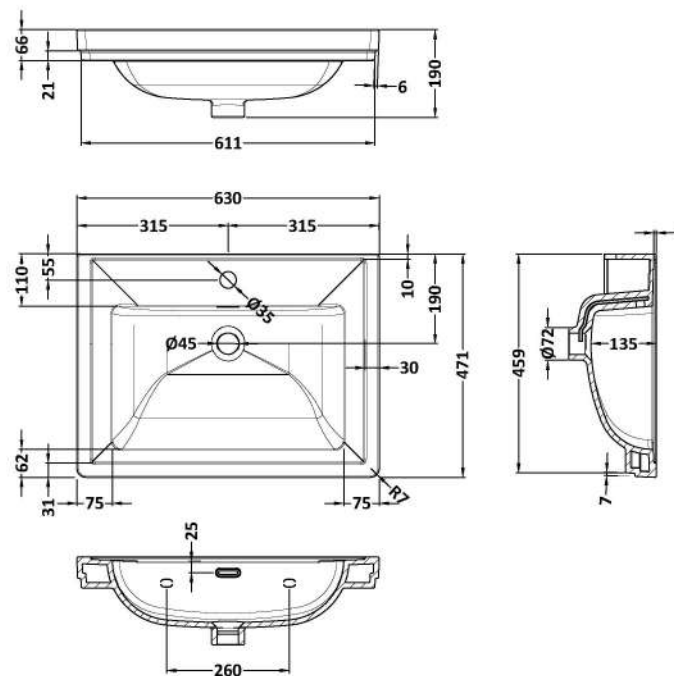

Sales Code: CLC825A

Description: 600 F/S 2-Door Unit & Basin 1Th

Packaging Details

Barcode: 5056462685717

Sales Code: CLA825

Description: 600 F/S 2-Door Unit (800X600x453)

Product Dimensions

Height (mm):	800
Width (mm):	600
Depth (mm):	453
Nett Weight (kg):	25.3

Packaging Dimensions

Height (mm):	835
Width (mm):	625
Depth (mm):	480
Gross Weight (kg):	25.8

Packaging Data

Box Colour:	Brown Cardboard Box
Box Qty:	0
Label Size:	0 x 0
Label Colour:	White Label
Label Qty:	0

Outer Box Dimensions (If Applicable)

Height (mm):	
Width (mm):	
Depth (mm):	
Gross Weight (kg):	
Barcode:	5056462643168

Product Details

Country of Origin:	China
Fitting Instruction:	Yes
CE & UKCA:	N/A
FSC Certified Materials:	Yes
Colour:	Satin Green
Construction Method:	Cam & Wood Dowel
Construction Type:	Rigid
Cabinet Finish:	MFC Painted Matt
Fascia Finish:	Mdf Painted Matt
Cabinet Thickness (mm):	18
Fascia Thickness (mm):	18
Drawer Included:	No
Drawer Type:	Not Applicable
No of Shelves:	1
Hinge Type:	95 Degree Clip-On Soft Close
Hinge Included:	Yes, Supplied
Adjustable Legs:	No, Not Required
Fixings Included:	Yes
Handle Style:	Traditional
Waste Shroud:	Not Applicable
Handle Included:	Yes, Supplied
Handle Type:	Knob

Sales Code: CBM503

Description: 600 Classic Basin (640X472x185) 1Th

Product Dimensions

Height (mm):	0
Width (mm):	0
Depth (mm):	0
Nett Weight (kg):	17

Packaging Dimensions

Height (mm):	490
Width (mm):	650
Depth (mm):	220
Gross Weight (kg):	17.3