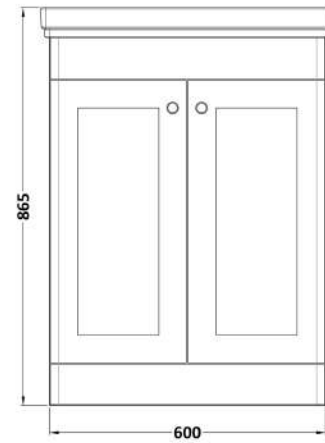

Sales Code: CLC825A

Description: 600 F/S 2-Door Unit & Basin 1Th

Packaging Details

Barcode: 5056462685717

Sales Code: CLA825

Description: 600 F/S 2-Door Unit (800X600x453)

Product Dimensions

Height (mm):	800
Width (mm):	600
Depth (mm):	453
Nett Weight (kg):	25.3

Packaging Dimensions

Height (mm):	835
Width (mm):	625
Depth (mm):	480
Gross Weight (kg):	25.8

Packaging Data

Box Colour:	Brown Cardboard Box
Box Qty:	0
Label Size:	0 x 0
Label Colour:	White Label
Label Qty:	0

Outer Box Dimensions (If Applicable)

Height (mm):	
Width (mm):	
Depth (mm):	
Gross Weight (kg):	
Barcode:	5056462643168

Product Details

Country of Origin:	China
Fitting Instruction:	Yes
CE & UKCA:	N/A
FSC Certified Materials:	Yes
Colour:	Satin Green
Construction Method:	Cam & Wood Dowel
Construction Type:	Rigid
Cabinet Finish:	MFC Painted Matt
Fascia Finish:	Mdf Painted Matt
Cabinet Thickness (mm):	18
Fascia Thickness (mm):	18
Drawer Included:	No
Drawer Type:	Not Applicable
No of Shelves:	1
Hinge Type:	95 Degree Clip-On Soft Close
Hinge Included:	Yes, Supplied
Adjustable Legs:	No, Not Required
Fixings Included:	Yes
Handle Style:	Traditional
Waste Shroud:	Not Applicable
Handle Included:	Yes, Supplied
Handle Type:	Knob

Sales Code: CBM503

Description: 600 Classic Basin (640X472x185) 1Th

Product Dimensions

Height (mm):	0
Width (mm):	0
Depth (mm):	0
Nett Weight (kg):	17

Packaging Dimensions

Height (mm):	490
Width (mm):	650
Depth (mm):	220
Gross Weight (kg):	17.3