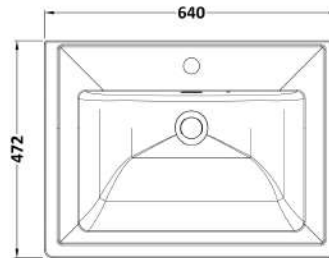

Sales Code: CLC825A

Description: 600 F/S 2-Door Unit & Basin 1Th

Packaging Details

Barcode: 5056462685717

Sales Code: CLA825

Description: 600 F/S 2-Door Unit (800X600x453)

Product Dimensions

Height (mm):	800
Width (mm):	600
Depth (mm):	453
Nett Weight (kg):	25.3

Packaging Dimensions

Height (mm):	835
Width (mm):	625
Depth (mm):	480
Gross Weight (kg):	25.8

Packaging Data

Box Colour:	Brown Cardboard Box
Box Qty:	0
Label Size:	0 x 0
Label Colour:	White Label
Label Qty:	0

Outer Box Dimensions (If Applicable)

Height (mm):	
Width (mm):	
Depth (mm):	
Gross Weight (kg):	
Barcode:	5056462643168

Product Details

Country of Origin:	China
Fitting Instruction:	Yes
CE & UKCA:	N/A
FSC Certified Materials:	Yes
Colour:	Satin Green
Construction Method:	Cam & Wood Dowel
Construction Type:	Rigid
Cabinet Finish:	MFC Painted Matt
Fascia Finish:	Mdf Painted Matt
Cabinet Thickness (mm):	18
Fascia Thickness (mm):	18
Drawer Included:	No
Drawer Type:	Not Applicable
No of Shelves:	1
Hinge Type:	95 Degree Clip-On Soft Close
Hinge Included:	Yes, Supplied
Adjustable Legs:	No, Not Required
Fixings Included:	Yes
Handle Style:	Traditional
Waste Shroud:	Not Applicable
Handle Included:	Yes, Supplied
Handle Type:	Knob

Sales Code: CBM503

Description: 600 Classic Basin (640X472x185) 1Th

Product Dimensions

Height (mm):	0
Width (mm):	0
Depth (mm):	0
Nett Weight (kg):	17

Packaging Dimensions

Height (mm):	490
Width (mm):	650
Depth (mm):	220
Gross Weight (kg):	17.3