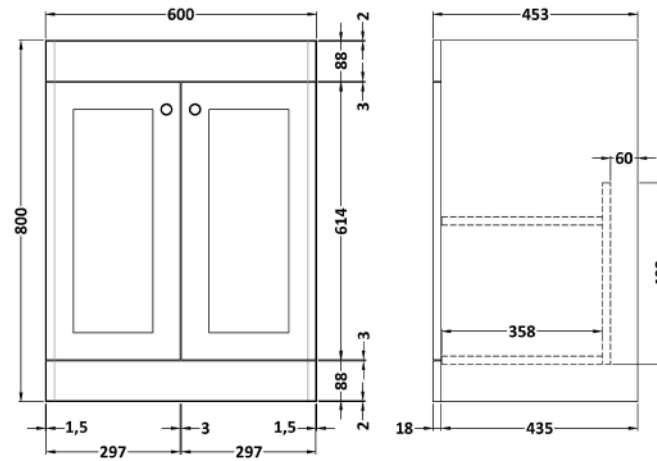

Sales Code: CLC825A

Description: 600 F/S 2-Door Unit & Basin 1Th

Packaging Details

Barcode: 5056462685717

Sales Code: CLA825

Description: 600 F/S 2-Door Unit (800X600x453)

Product Dimensions

Height (mm):	800
Width (mm):	600
Depth (mm):	453
Nett Weight (kg):	25.3

Packaging Dimensions

Height (mm):	835
Width (mm):	625
Depth (mm):	480
Gross Weight (kg):	25.8

Packaging Data

Box Colour:	Brown Cardboard Box
Box Qty:	0
Label Size:	0 x 0
Label Colour:	White Label
Label Qty:	0

Outer Box Dimensions (If Applicable)

Height (mm):	
Width (mm):	
Depth (mm):	
Gross Weight (kg):	
Barcode:	5056462643168

Product Details

Country of Origin:	China
Fitting Instruction:	Yes
CE & UKCA:	N/A
FSC Certified Materials:	Yes
Colour:	Satin Green
Construction Method:	Cam & Wood Dowel
Construction Type:	Rigid
Cabinet Finish:	MFC Painted Matt
Fascia Finish:	Mdf Painted Matt
Cabinet Thickness (mm):	18
Fascia Thickness (mm):	18
Drawer Included:	No
Drawer Type:	Not Applicable
No of Shelves:	1
Hinge Type:	95 Degree Clip-On Soft Close
Hinge Included:	Yes, Supplied
Adjustable Legs:	No, Not Required
Fixings Included:	Yes
Handle Style:	Traditional
Waste Shroud:	Not Applicable
Handle Included:	Yes, Supplied
Handle Type:	Knob

Sales Code: CBM503

Description: 600 Classic Basin (640X472x185) 1Th

Product Dimensions

Height (mm):	0
Width (mm):	0
Depth (mm):	0
Nett Weight (kg):	17

Packaging Dimensions

Height (mm):	490
Width (mm):	650
Depth (mm):	220
Gross Weight (kg):	17.3