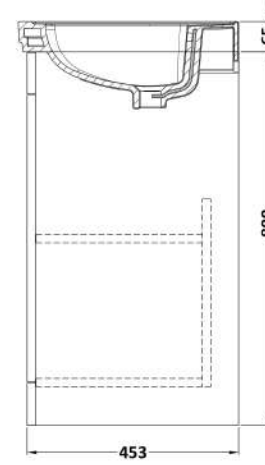

Sales Code: CLC825B

Description: 600 F/S 2-Door Unit & Basin 3Th

Packaging Details

Barcode: 5056462688121

Sales Code: CLA825

Description: 600 F/S 2-Door Unit (800X600x453)

Product Dimensions

Height (mm):	800
Width (mm):	600
Depth (mm):	453
Nett Weight (kg):	25.3

Packaging Dimensions

Height (mm):	835
Width (mm):	625
Depth (mm):	480
Gross Weight (kg):	25.8

Packaging Data

Box Colour:	Brown Cardboard Box
Box Qty:	0
Label Size:	0 x 0
Label Colour:	White Label
Label Qty:	0

Outer Box Dimensions (If Applicable)

Height (mm):	
Width (mm):	
Depth (mm):	
Gross Weight (kg):	
Barcode:	5056462643168

Product Details

Country of Origin:	China
Fitting Instruction:	Yes
CE & UKCA:	N/A
FSC Certified Materials:	Yes
Colour:	Satin Green
Construction Method:	Cam & Wood Dowel
Construction Type:	Rigid
Cabinet Finish:	MFC Painted Matt
Fascia Finish:	Mdf Painted Matt
Cabinet Thickness (mm):	18
Fascia Thickness (mm):	18
Drawer Included:	No
Drawer Type:	Not Applicable
No of Shelves:	1
Hinge Type:	95 Degree Clip-On Soft Close
Hinge Included:	Yes, Supplied
Adjustable Legs:	No, Not Required
Fixings Included:	Yes
Handle Style:	Traditional
Waste Shroud:	Not Applicable
Handle Included:	Yes, Supplied
Handle Type:	Knob

Sales Code: CBM533

Description: 600 Classic Basin (640X472x185) 3Th

Product Dimensions

Height (mm):	0
Width (mm):	0
Depth (mm):	0
Nett Weight (kg):	17

Packaging Dimensions

Height (mm):	490
Width (mm):	650
Depth (mm):	220
Gross Weight (kg):	17.3