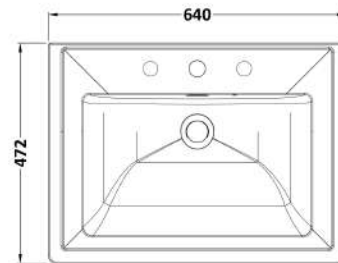

Sales Code: CLC825B

Description: 600 F/S 2-Door Unit & Basin 3Th

Packaging Details

Barcode: 5056462688121

Sales Code: CLA825

Description: 600 F/S 2-Door Unit (800X600x453)

Product Dimensions

Height (mm):	800
Width (mm):	600
Depth (mm):	453
Nett Weight (kg):	25.3

Packaging Dimensions

Height (mm):	835
Width (mm):	625
Depth (mm):	480
Gross Weight (kg):	25.8

Packaging Data

Box Colour:	Brown Cardboard Box
Box Qty:	0
Label Size:	0 x 0
Label Colour:	White Label
Label Qty:	0

Outer Box Dimensions (If Applicable)

Height (mm):	
Width (mm):	
Depth (mm):	
Gross Weight (kg):	
Barcode:	5056462643168

Product Details

Country of Origin:	China
Fitting Instruction:	Yes
CE & UKCA:	N/A
FSC Certified Materials:	Yes
Colour:	Satin Green
Construction Method:	Cam & Wood Dowel
Construction Type:	Rigid
Cabinet Finish:	MFC Painted Matt
Fascia Finish:	Mdf Painted Matt
Cabinet Thickness (mm):	18
Fascia Thickness (mm):	18
Drawer Included:	No
Drawer Type:	Not Applicable
No of Shelves:	1
Hinge Type:	95 Degree Clip-On Soft Close
Hinge Included:	Yes, Supplied
Adjustable Legs:	No, Not Required
Fixings Included:	Yes
Handle Style:	Traditional
Waste Shroud:	Not Applicable
Handle Included:	Yes, Supplied
Handle Type:	Knob

Sales Code: CBM533

Description: 600 Classic Basin (640X472x185) 3Th

Product Dimensions

Height (mm):	0
Width (mm):	0
Depth (mm):	0
Nett Weight (kg):	17

Packaging Dimensions

Height (mm):	490
Width (mm):	650
Depth (mm):	220
Gross Weight (kg):	17.3