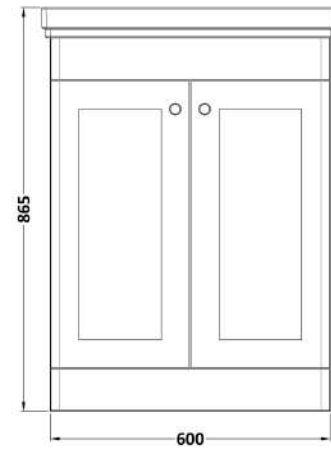

Sales Code: CLC825B

Description: 600 F/S 2-Door Unit & Basin 3Th

Packaging Details

Barcode: 5056462688121

Sales Code: CLA825

Description: 600 F/S 2-Door Unit (800X600x453)

Product Dimensions

Height (mm):	800
Width (mm):	600
Depth (mm):	453
Nett Weight (kg):	25.3

Packaging Dimensions

Height (mm):	835
Width (mm):	625
Depth (mm):	480
Gross Weight (kg):	25.8

Packaging Data

Box Colour:	Brown Cardboard Box
Box Qty:	0
Label Size:	0 x 0
Label Colour:	White Label
Label Qty:	0

Outer Box Dimensions (If Applicable)

Height (mm):	
Width (mm):	
Depth (mm):	
Gross Weight (kg):	
Barcode:	5056462643168

Product Details

Country of Origin:	China
Fitting Instruction:	Yes
CE & UKCA:	N/A
FSC Certified Materials:	Yes
Colour:	Satin Green
Construction Method:	Cam & Wood Dowel
Construction Type:	Rigid
Cabinet Finish:	MFC Painted Matt
Fascia Finish:	Mdf Painted Matt
Cabinet Thickness (mm):	18
Fascia Thickness (mm):	18
Drawer Included:	No
Drawer Type:	Not Applicable
No of Shelves:	1
Hinge Type:	95 Degree Clip-On Soft Close
Hinge Included:	Yes, Supplied
Adjustable Legs:	No, Not Required
Fixings Included:	Yes
Handle Style:	Traditional
Waste Shroud:	Not Applicable
Handle Included:	Yes, Supplied
Handle Type:	Knob

Sales Code: CBM533

Description: 600 Classic Basin (640X472x185) 3Th

Product Dimensions

Height (mm):	0
Width (mm):	0
Depth (mm):	0
Nett Weight (kg):	17

Packaging Dimensions

Height (mm):	490
Width (mm):	650
Depth (mm):	220
Gross Weight (kg):	17.3