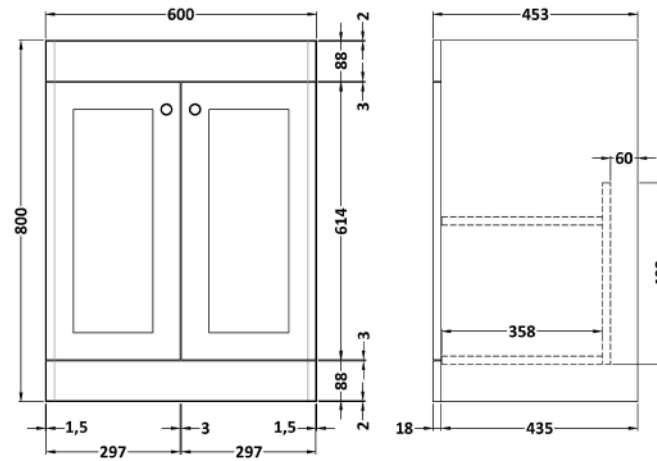

Sales Code: CLC825B

Description: 600 F/S 2-Door Unit & Basin 3Th

Packaging Details

Barcode: 5056462688121

Sales Code: CLA825

Description: 600 F/S 2-Door Unit (800X600x453)

Product Dimensions

Height (mm):	800
Width (mm):	600
Depth (mm):	453
Nett Weight (kg):	25.3

Packaging Dimensions

Height (mm):	835
Width (mm):	625
Depth (mm):	480
Gross Weight (kg):	25.8

Packaging Data

Box Colour:	Brown Cardboard Box
Box Qty:	0
Label Size:	0 x 0
Label Colour:	White Label
Label Qty:	0

Outer Box Dimensions (If Applicable)

Height (mm):	
Width (mm):	
Depth (mm):	
Gross Weight (kg):	
Barcode:	5056462643168

Product Details

Country of Origin:	China
Fitting Instruction:	Yes
CE & UKCA:	N/A
FSC Certified Materials:	Yes
Colour:	Satin Green
Construction Method:	Cam & Wood Dowel
Construction Type:	Rigid
Cabinet Finish:	MFC Painted Matt
Fascia Finish:	Mdf Painted Matt
Cabinet Thickness (mm):	18
Fascia Thickness (mm):	18
Drawer Included:	No
Drawer Type:	Not Applicable
No of Shelves:	1
Hinge Type:	95 Degree Clip-On Soft Close
Hinge Included:	Yes, Supplied
Adjustable Legs:	No, Not Required
Fixings Included:	Yes
Handle Style:	Traditional
Waste Shroud:	Not Applicable
Handle Included:	Yes, Supplied
Handle Type:	Knob

Sales Code: CBM533

Description: 600 Classic Basin (640X472x185) 3Th

Product Dimensions

Height (mm):	0
Width (mm):	0
Depth (mm):	0
Nett Weight (kg):	17

Packaging Dimensions

Height (mm):	490
Width (mm):	650
Depth (mm):	220
Gross Weight (kg):	17.3