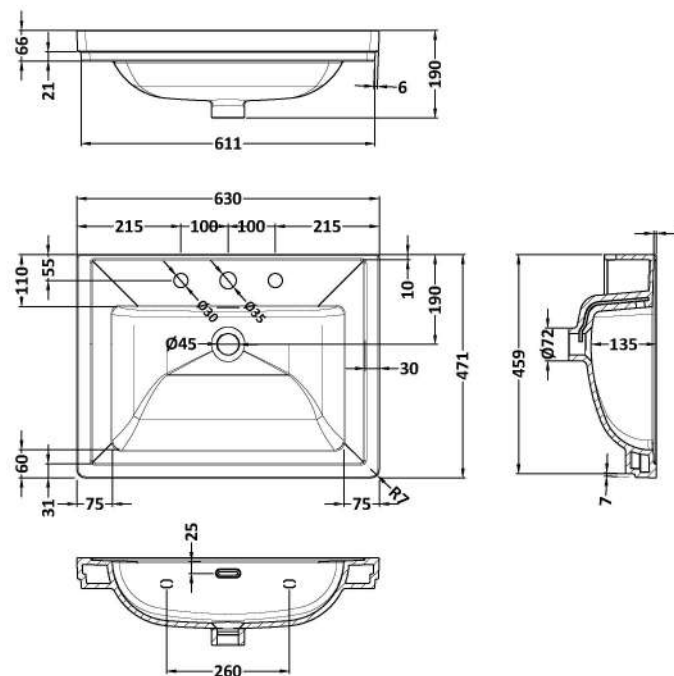

Packaging Dimensions

Height (mm):	835
Width (mm):	625
Depth (mm):	480
Gross Weight (kg):	25.8

Packaging Data

Box Colour:	Brown Cardboard Box
Box Qty:	0
Label Size:	0 x 0
Label Colour:	White Label
Label Qty:	0

Outer Box Dimensions (If Applicable)

Height (mm):	
Width (mm):	
Depth (mm):	
Gross Weight (kg):	
Barcode:	5056462643168

Product Details

Country of Origin:	China
Fitting Instruction:	Yes
CE & UKCA:	N/A
FSC Certified Materials:	Yes
Colour:	Satin Green
Construction Method:	Cam & Wood Dowel
Construction Type:	Rigid
Cabinet Finish:	MFC Painted Matt
Fascia Finish:	Mdf Painted Matt
Cabinet Thickness (mm):	18
Fascia Thickness (mm):	18
Drawer Included:	No
Drawer Type:	Not Applicable
No of Shelves:	1
Hinge Type:	95 Degree Clip-On Soft Close
Hinge Included:	Yes, Supplied
Adjustable Legs:	No, Not Required
Fixings Included:	Yes
Handle Style:	Traditional
Waste Shroud:	Not Applicable
Handle Included:	Yes, Supplied
Handle Type:	Knob

Sales Code: CBM533

Description: 600 Classic Basin (640X472x185) 3Th

Product Dimensions

Height (mm):	0
Width (mm):	0
Depth (mm):	0
Nett Weight (kg):	17

Packaging Dimensions

Height (mm):	490
Width (mm):	650
Depth (mm):	220
Gross Weight (kg):	17.3

Basins: Tap Hole: Three Tapholes Chain Stay Hole: No
Template: Not Required Waste Type Req: Slotted
Overflow Inc: Yes Overflow Cover: Yes
Inner Bowl Depth (mm): 135 mm