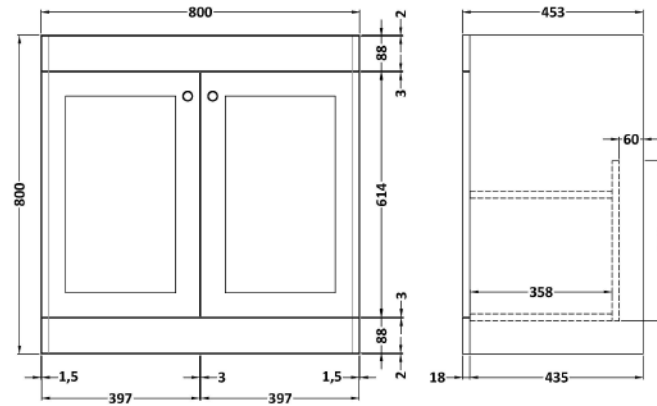

### Product Dimensions

Height (mm):	800
Width (mm):	800
Depth (mm):	453
Nett Weight (kg):	30.5

### Packaging Dimensions

Height (mm):	835
Width (mm):	825
Depth (mm):	480
Gross Weight (kg):	31

### Outer Box Dimensions (If Applicable)

Height (mm):	
Width (mm):	
Depth (mm):	
Gross Weight (kg):	
Barcode:	5056462643205

### Packaging Dimensions

Height (mm):	490
Width (mm):	850
Depth (mm):	220
Gross Weight (kg):	22.5