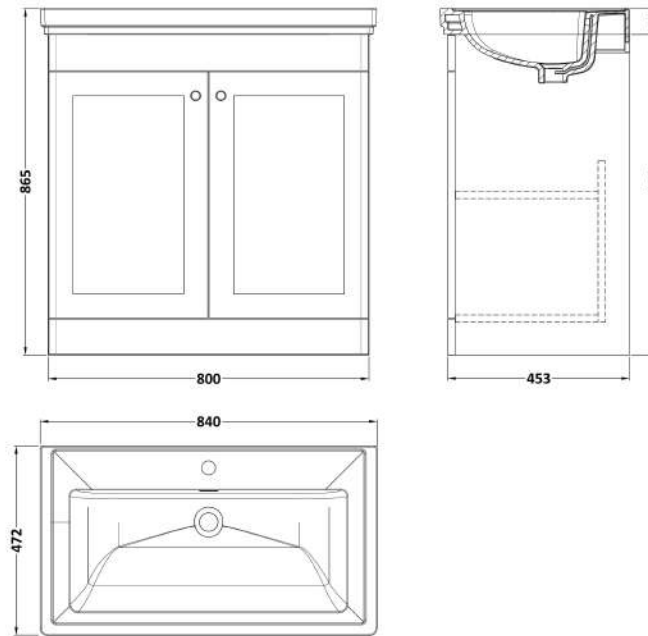

Sales Code: CLC826A

Description: 800 F/S 2-Door Unit & Basin 1Th

Packaging Details

Barcode: 5056462685953