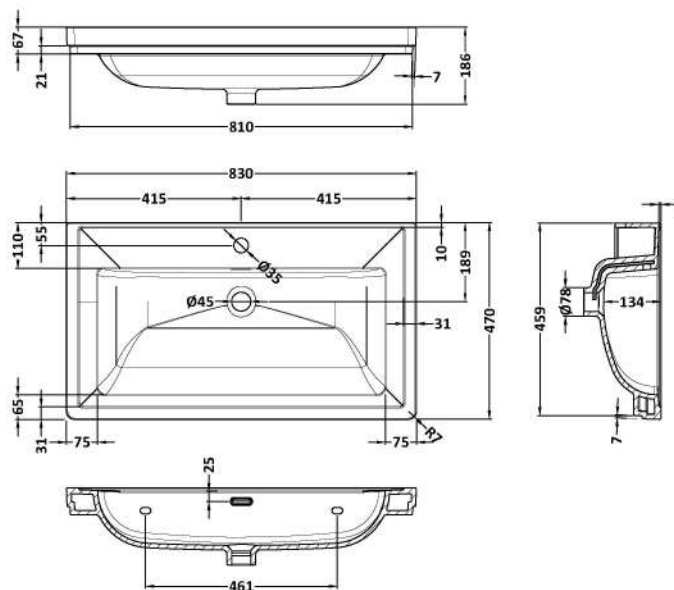

### Packaging Dimensions

Height (mm):	835
Width (mm):	825
Depth (mm):	480
Gross Weight (kg):	31

### Outer Box Dimensions (If Applicable)

Height (mm):	
Width (mm):	
Depth (mm):	
Gross Weight (kg):	
Barcode:	5056462643205

### Product Dimensions

Height (mm):	0
Width (mm):	0
Depth (mm):	0
Nett Weight (kg):	22.2

### Packaging Dimensions

Height (mm):	490
Width (mm):	850
Depth (mm):	220
Gross Weight (kg):	22.5