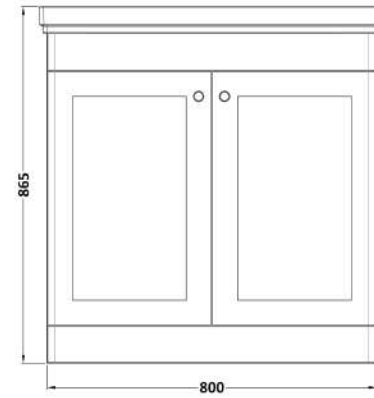

Sales Code: CLC826B

Description: 800 F/S 2-Door Unit & Basin 3Th

Packaging Details

Barcode: 5056462688169

Sales Code: CLA826

Description: 800 F/S 2-Door Unit (800X800 X453)

Product Dimensions

Height (mm):	800
Width (mm):	800
Depth (mm):	453
Nett Weight (kg):	30.5

Packaging Dimensions

Height (mm):	835
Width (mm):	825
Depth (mm):	480
Gross Weight (kg):	31

Packaging Data

Box Colour:	Brown Cardboard Box
Box Qty:	0
Label Size:	0 x 0
Label Colour:	White Label
Label Qty:	0

Outer Box Dimensions (If Applicable)

Height (mm):	
Width (mm):	
Depth (mm):	
Gross Weight (kg):	
Barcode:	5056462643205

Product Details

Country of Origin:	China
Fitting Instruction:	Yes
CE & UKCA:	N/A
FSC Certified Materials:	Yes
Colour:	Satin Green
Construction Method:	Cam & Wood Dowel
Construction Type:	Rigid
Cabinet Finish:	MFC Painted Matt
Fascia Finish:	Mdf Painted Matt
Cabinet Thickness (mm):	18
Fascia Thickness (mm):	18
Drawer Included:	No
Drawer Type:	Not Applicable
No of Shelves:	1
Hinge Type:	95 Degree Clip-On Soft Close
Hinge Included:	Yes, Supplied
Adjustable Legs:	No, Not Required
Fixings Included:	Yes
Handle Style:	Traditional
Waste Shroud:	Not Applicable
Handle Included:	Yes, Supplied
Handle Type:	Knob

Sales Code: CBM535

Description: 800 Classic Basin (840X472x185) 3Th

Product Dimensions

Height (mm):	0
Width (mm):	0
Depth (mm):	0
Nett Weight (kg):	22.2

Packaging Dimensions

Height (mm):	490
Width (mm):	850
Depth (mm):	220
Gross Weight (kg):	22.5