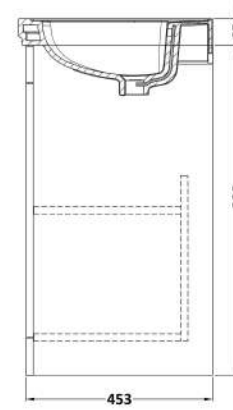

Sales Code: CLC826B

Description: 800 F/S 2-Door Unit & Basin 3Th

Packaging Details

Barcode: 5056462688169

Sales Code: CLA826

Description: 800 F/S 2-Door Unit (800X800 X453)

Product Dimensions

Height (mm):	800
Width (mm):	800
Depth (mm):	453
Nett Weight (kg):	30.5

Packaging Dimensions

Height (mm):	835
Width (mm):	825
Depth (mm):	480
Gross Weight (kg):	31

Packaging Data

Box Colour:	Brown Cardboard Box
Box Qty:	0
Label Size:	0 x 0
Label Colour:	White Label
Label Qty:	0

Outer Box Dimensions (If Applicable)

Height (mm):	
Width (mm):	
Depth (mm):	
Gross Weight (kg):	
Barcode:	5056462643205

Product Details

Country of Origin:	China
Fitting Instruction:	Yes
CE & UKCA:	N/A
FSC Certified Materials:	Yes
Colour:	Satin Green
Construction Method:	Cam & Wood Dowel
Construction Type:	Rigid
Cabinet Finish:	MFC Painted Matt
Fascia Finish:	Mdf Painted Matt
Cabinet Thickness (mm):	18
Fascia Thickness (mm):	18
Drawer Included:	No
Drawer Type:	Not Applicable
No of Shelves:	1
Hinge Type:	95 Degree Clip-On Soft Close
Hinge Included:	Yes, Supplied
Adjustable Legs:	No, Not Required
Fixings Included:	Yes
Handle Style:	Traditional
Waste Shroud:	Not Applicable
Handle Included:	Yes, Supplied
Handle Type:	Knob

Sales Code: CBM535

Description: 800 Classic Basin (840X472x185) 3Th

Product Dimensions

Height (mm):	0
Width (mm):	0
Depth (mm):	0
Nett Weight (kg):	22.2

Packaging Dimensions

Height (mm):	490
Width (mm):	850
Depth (mm):	220
Gross Weight (kg):	22.5