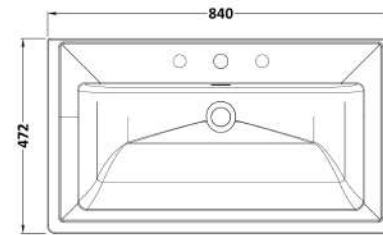

Sales Code: CLC826B

Description: 800 F/S 2-Door Unit & Basin 3Th

Packaging Details

Barcode: 5056462688169

Sales Code: CLA826

Description: 800 F/S 2-Door Unit (800X800 X453)

Product Dimensions

Height (mm):	800
Width (mm):	800
Depth (mm):	453
Nett Weight (kg):	30.5

Packaging Dimensions

Height (mm):	835
Width (mm):	825
Depth (mm):	480
Gross Weight (kg):	31

Packaging Data

Box Colour:	Brown Cardboard Box
Box Qty:	0
Label Size:	0 x 0
Label Colour:	White Label
Label Qty:	0

Outer Box Dimensions (If Applicable)

Height (mm):	
Width (mm):	
Depth (mm):	
Gross Weight (kg):	
Barcode:	5056462643205

Product Details

Country of Origin:	China
Fitting Instruction:	Yes
CE & UKCA:	N/A
FSC Certified Materials:	Yes
Colour:	Satin Green
Construction Method:	Cam & Wood Dowel
Construction Type:	Rigid
Cabinet Finish:	MFC Painted Matt
Fascia Finish:	Mdf Painted Matt
Cabinet Thickness (mm):	18
Fascia Thickness (mm):	18
Drawer Included:	No
Drawer Type:	Not Applicable
No of Shelves:	1
Hinge Type:	95 Degree Clip-On Soft Close
Hinge Included:	Yes, Supplied
Adjustable Legs:	No, Not Required
Fixings Included:	Yes
Handle Style:	Traditional
Waste Shroud:	Not Applicable
Handle Included:	Yes, Supplied
Handle Type:	Knob

Sales Code: CBM535

Description: 800 Classic Basin (840X472x185) 3Th

Product Dimensions

Height (mm):	0
Width (mm):	0
Depth (mm):	0
Nett Weight (kg):	22.2

Packaging Dimensions

Height (mm):	490
Width (mm):	850
Depth (mm):	220
Gross Weight (kg):	22.5