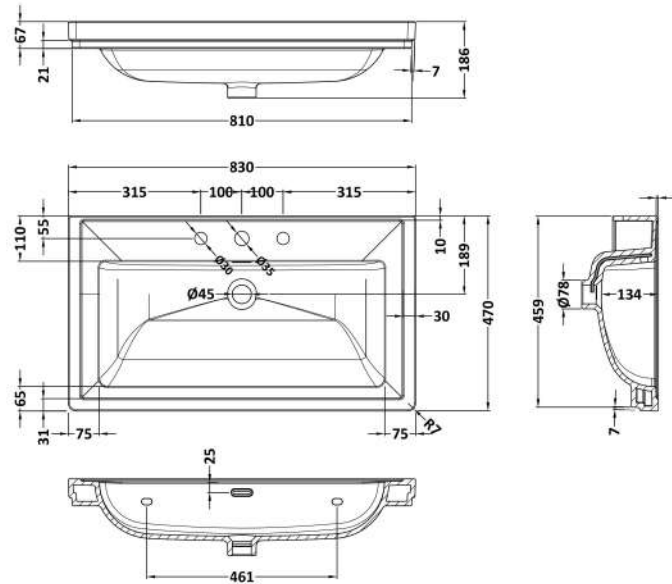

Packaging Dimensions

Height (mm):	835
Width (mm):	825
Depth (mm):	480
Gross Weight (kg):	31

Packaging Data

Box Colour:	Brown Cardboard Box
Box Qty:	0
Label Size:	0 x 0
Label Colour:	White Label
Label Qty:	0

Outer Box Dimensions (If Applicable)

Height (mm):	
Width (mm):	
Depth (mm):	
Gross Weight (kg):	
Barcode:	5056462643205

Product Details

Country of Origin:	China
Fitting Instruction:	Yes
CE & UKCA:	N/A
FSC Certified Materials:	Yes
Colour:	Satin Green
Construction Method:	Cam & Wood Dowel
Construction Type:	Rigid
Cabinet Finish:	MFC Painted Matt
Fascia Finish:	Mdf Painted Matt
Cabinet Thickness (mm):	18
Fascia Thickness (mm):	18
Drawer Included:	No
Drawer Type:	Not Applicable
No of Shelves:	1
Hinge Type:	95 Degree Clip-On Soft Close
Hinge Included:	Yes, Supplied
Adjustable Legs:	No, Not Required
Fixings Included:	Yes
Handle Style:	Traditional
Waste Shroud:	Not Applicable
Handle Included:	Yes, Supplied
Handle Type:	Knob

Sales Code: CBM535

Description: 800 Classic Basin (840X472x185) 3Th

Product Dimensions

Height (mm):	0
Width (mm):	0
Depth (mm):	0
Nett Weight (kg):	22.2

Packaging Dimensions

Height (mm):	490
Width (mm):	850
Depth (mm):	220
Gross Weight (kg):	22.5

Packaging Data

Box Colour:	Brown Cardboard Box - Printed
Box Qty:	0
Label Size:	0 x 0
Label Colour:	White Label
Label Qty:	0

Outer Box Dimensions (If Applicable)

Height (mm):	
Width (mm):	
Depth (mm):	
Gross Weight (kg):	
Barcode:	5056462643687