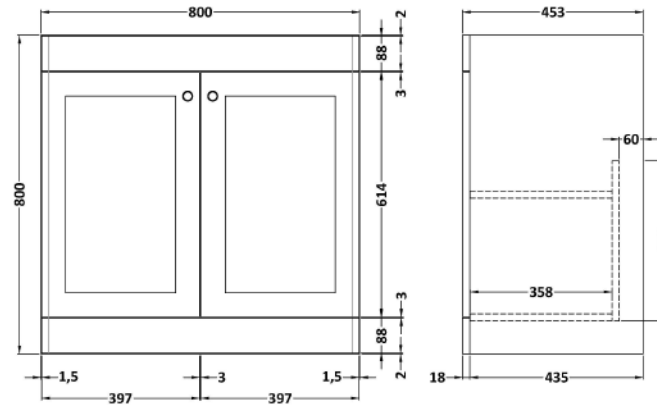

Sales Code: CLC826B

Description: 800 F/S 2-Door Unit & Basin 3Th

Packaging Details

Barcode: 5056462688169

Sales Code: CLA826

Description: 800 F/S 2-Door Unit (800X800 X453)

Product Dimensions

Height (mm):	800
Width (mm):	800
Depth (mm):	453
Nett Weight (kg):	30.5

Packaging Dimensions

Height (mm):	835
Width (mm):	825
Depth (mm):	480
Gross Weight (kg):	31

Packaging Data

Box Colour:	Brown Cardboard Box
Box Qty:	0
Label Size:	0 x 0
Label Colour:	White Label
Label Qty:	0

Outer Box Dimensions (If Applicable)

Height (mm):	
Width (mm):	
Depth (mm):	
Gross Weight (kg):	
Barcode:	5056462643205

Product Details

Country of Origin:	China
Fitting Instruction:	Yes
CE & UKCA:	N/A
FSC Certified Materials:	Yes
Colour:	Satin Green
Construction Method:	Cam & Wood Dowel
Construction Type:	Rigid
Cabinet Finish:	MFC Painted Matt
Fascia Finish:	Mdf Painted Matt
Cabinet Thickness (mm):	18
Fascia Thickness (mm):	18
Drawer Included:	No
Drawer Type:	Not Applicable
No of Shelves:	1
Hinge Type:	95 Degree Clip-On Soft Close
Hinge Included:	Yes, Supplied
Adjustable Legs:	No, Not Required
Fixings Included:	Yes
Handle Style:	Traditional
Waste Shroud:	Not Applicable
Handle Included:	Yes, Supplied
Handle Type:	Knob

Sales Code: CBM535

Description: 800 Classic Basin (840X472x185) 3Th

Product Dimensions

Height (mm):	0
Width (mm):	0
Depth (mm):	0
Nett Weight (kg):	22.2

Packaging Dimensions

Height (mm):	490
Width (mm):	850
Depth (mm):	220
Gross Weight (kg):	22.5