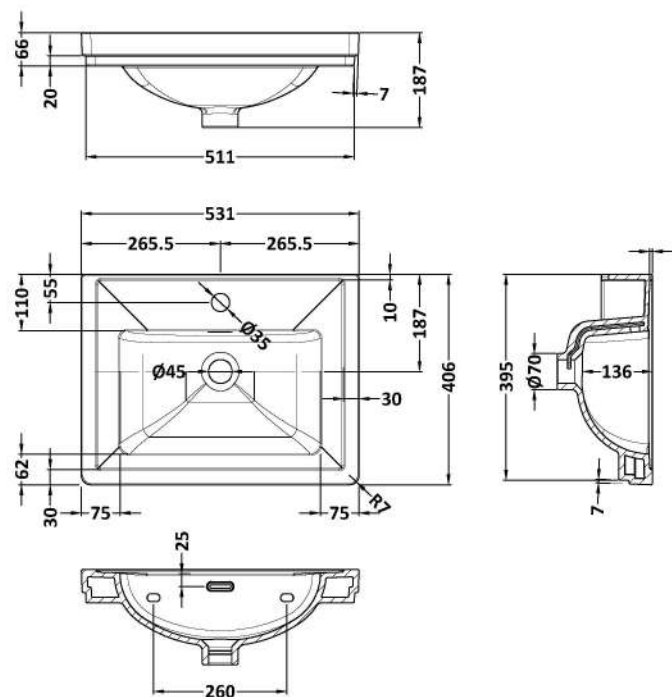

Sales Code: CLC891A

Description: 500 W/H 1-Drawer Unit & Basin 1Th

Packaging Details

Barcode: 5056462686295

Sales Code: CLA891

Description: 500 W/H 1-Drawer Unit (431X500x390)

Product Dimensions

Height (mm):	431
Width (mm):	500
Depth (mm):	390
Nett Weight (kg):	15.2

Packaging Dimensions

Height (mm):	465
Width (mm):	525
Depth (mm):	415
Gross Weight (kg):	15.7

Packaging Data

Box Colour:	Brown Cardboard Box
Box Qty:	0
Label Size:	0 x 0
Label Colour:	White Label
Label Qty:	0

Outer Box Dimensions (If Applicable)

Height (mm):	
Width (mm):	
Depth (mm):	
Gross Weight (kg):	
Barcode:	5056462643243

Product Details

Country of Origin:	China
Fitting Instruction:	Yes
CE & UKCA:	N/A
FSC Certified Materials:	Yes
Colour:	Satin Green
Construction Method:	Cam & Wood Dowel
Construction Type:	Rigid
Cabinet Finish:	MFC Painted Matt
Fascia Finish:	Mdf Painted Matt
Cabinet Thickness (mm):	18
Fascia Thickness (mm):	18
Drawer Included:	Yes
Drawer Type:	80mm High Metal S/C Inc Galler
No of Shelves:	Not Applicable
Hinge Type:	Not Applicable
Hinge Included:	Not Applicable
Adjustable Legs:	No, Not Required
Fixings Included:	Yes
Handle Style:	Traditional
Waste Shroud:	Yes
Handle Included:	Yes, Supplied
Handle Type:	Knob

Sales Code: CBM502

Description: 500 Classic Basin (540X410x185) 1Th

Product Dimensions

Height (mm):	0
Width (mm):	0
Depth (mm):	0
Nett Weight (kg):	12.7

Packaging Dimensions

Height (mm):	430
Width (mm):	550
Depth (mm):	220
Gross Weight (kg):	13