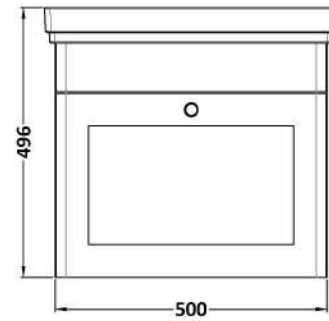

Sales Code: CLC891A

Description: 500 W/H 1-Drawer Unit & Basin 1Th

Packaging Details

Barcode: 5056462686295

Sales Code: CLA891

Description: 500 W/H 1-Drawer Unit (431X500x390)

Product Dimensions

Height (mm):	431
Width (mm):	500
Depth (mm):	390
Nett Weight (kg):	15.2

Packaging Dimensions

Height (mm):	465
Width (mm):	525
Depth (mm):	415
Gross Weight (kg):	15.7

Packaging Data

Box Colour:	Brown Cardboard Box
Box Qty:	0
Label Size:	0 x 0
Label Colour:	White Label
Label Qty:	0

Outer Box Dimensions (If Applicable)

Height (mm):	
Width (mm):	
Depth (mm):	
Gross Weight (kg):	
Barcode:	5056462643243

Product Details

Country of Origin:	China
Fitting Instruction:	Yes
CE & UKCA:	N/A
FSC Certified Materials:	Yes
Colour:	Satin Green
Construction Method:	Cam & Wood Dowel
Construction Type:	Rigid
Cabinet Finish:	MFC Painted Matt
Fascia Finish:	Mdf Painted Matt
Cabinet Thickness (mm):	18
Fascia Thickness (mm):	18
Drawer Included:	Yes
Drawer Type:	80mm High Metal S/C Inc Galler
No of Shelves:	Not Applicable
Hinge Type:	Not Applicable
Hinge Included:	Not Applicable
Adjustable Legs:	No, Not Required
Fixings Included:	Yes
Handle Style:	Traditional
Waste Shroud:	Yes
Handle Included:	Yes, Supplied
Handle Type:	Knob

Sales Code: CBM502

Description: 500 Classic Basin (540X410x185) 1Th

Product Dimensions

Height (mm):	0
Width (mm):	0
Depth (mm):	0
Nett Weight (kg):	12.7

Packaging Dimensions

Height (mm):	430
Width (mm):	550
Depth (mm):	220
Gross Weight (kg):	13