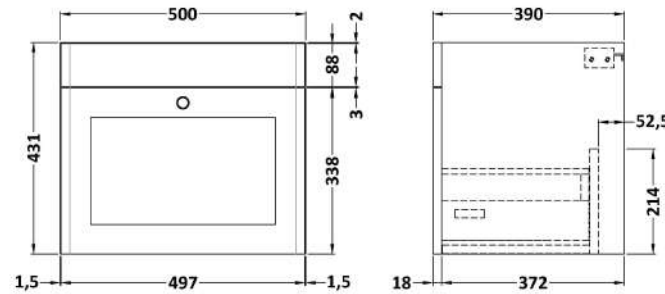

Sales Code: CLC891A

Description: 500 W/H 1-Drawer Unit & Basin 1Th

Packaging Details

Barcode: 5056462686295

Sales Code: CLA891

Description: 500 W/H 1-Drawer Unit (431X500x390)

Product Dimensions

Height (mm):	431
Width (mm):	500
Depth (mm):	390
Nett Weight (kg):	15.2

Packaging Dimensions

Height (mm):	465
Width (mm):	525
Depth (mm):	415
Gross Weight (kg):	15.7

Packaging Data

Box Colour:	Brown Cardboard Box
Box Qty:	0
Label Size:	0 x 0
Label Colour:	White Label
Label Qty:	0

Outer Box Dimensions (If Applicable)

Height (mm):	
Width (mm):	
Depth (mm):	
Gross Weight (kg):	
Barcode:	5056462643243

Product Details

Country of Origin:	China
Fitting Instruction:	Yes
CE & UKCA:	N/A
FSC Certified Materials:	Yes
Colour:	Satin Green
Construction Method:	Cam & Wood Dowel
Construction Type:	Rigid
Cabinet Finish:	MFC Painted Matt
Fascia Finish:	Mdf Painted Matt
Cabinet Thickness (mm):	18
Fascia Thickness (mm):	18
Drawer Included:	Yes
Drawer Type:	80mm High Metal S/C Inc Galler
No of Shelves:	Not Applicable
Hinge Type:	Not Applicable
Hinge Included:	Not Applicable
Adjustable Legs:	No, Not Required
Fixings Included:	Yes
Handle Style:	Traditional
Waste Shroud:	Yes
Handle Included:	Yes, Supplied
Handle Type:	Knob

Sales Code: CBM502

Description: 500 Classic Basin (540X410x185) 1Th

Product Dimensions

Height (mm):	0
Width (mm):	0
Depth (mm):	0
Nett Weight (kg):	12.7

Packaging Dimensions

Height (mm):	430
Width (mm):	550
Depth (mm):	220
Gross Weight (kg):	13