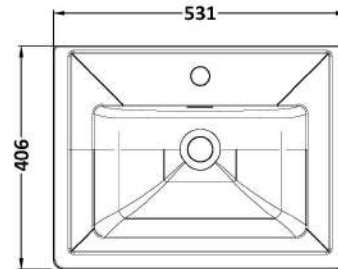

Sales Code: CLC891A

Description: 500 W/H 1-Drawer Unit & Basin 1Th

Packaging Details

Barcode: 5056462686295

Sales Code: CLA891

Description: 500 W/H 1-Drawer Unit (431X500x390)

Product Dimensions

Height (mm):	431
Width (mm):	500
Depth (mm):	390
Nett Weight (kg):	15.2

Packaging Dimensions

Height (mm):	465
Width (mm):	525
Depth (mm):	415
Gross Weight (kg):	15.7

Packaging Data

Box Colour:	Brown Cardboard Box
Box Qty:	0
Label Size:	0 x 0
Label Colour:	White Label
Label Qty:	0

Outer Box Dimensions (If Applicable)

Height (mm):	
Width (mm):	
Depth (mm):	
Gross Weight (kg):	
Barcode:	5056462643243

Product Details

Country of Origin:	China
Fitting Instruction:	Yes
CE & UKCA:	N/A
FSC Certified Materials:	Yes
Colour:	Satin Green
Construction Method:	Cam & Wood Dowel
Construction Type:	Rigid
Cabinet Finish:	MFC Painted Matt
Fascia Finish:	Mdf Painted Matt
Cabinet Thickness (mm):	18
Fascia Thickness (mm):	18
Drawer Included:	Yes
Drawer Type:	80mm High Metal S/C Inc Galler
No of Shelves:	Not Applicable
Hinge Type:	Not Applicable
Hinge Included:	Not Applicable
Adjustable Legs:	No, Not Required
Fixings Included:	Yes
Handle Style:	Traditional
Waste Shroud:	Yes
Handle Included:	Yes, Supplied
Handle Type:	Knob

Sales Code: CBM502

Description: 500 Classic Basin (540X410x185) 1Th

Product Dimensions

Height (mm):	0
Width (mm):	0
Depth (mm):	0
Nett Weight (kg):	12.7

Packaging Dimensions

Height (mm):	430
Width (mm):	550
Depth (mm):	220
Gross Weight (kg):	13