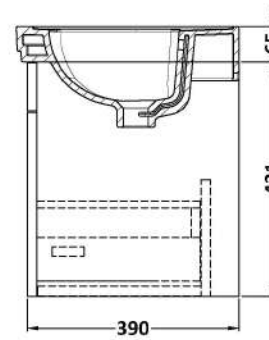

Sales Code: CLC891A

Description: 500 W/H 1-Drawer Unit & Basin 1Th

Packaging Details

Barcode: 5056462686295

Sales Code: CLA891

Description: 500 W/H 1-Drawer Unit (431X500x390)

Product Dimensions

Height (mm):	431
Width (mm):	500
Depth (mm):	390
Nett Weight (kg):	15.2

Packaging Dimensions

Height (mm):	465
Width (mm):	525
Depth (mm):	415
Gross Weight (kg):	15.7

Packaging Data

Box Colour:	Brown Cardboard Box
Box Qty:	0
Label Size:	0 x 0
Label Colour:	White Label
Label Qty:	0

Outer Box Dimensions (If Applicable)

Height (mm):	
Width (mm):	
Depth (mm):	
Gross Weight (kg):	
Barcode:	5056462643243

Product Details

Country of Origin:	China
Fitting Instruction:	Yes
CE & UKCA:	N/A
FSC Certified Materials:	Yes
Colour:	Satin Green
Construction Method:	Cam & Wood Dowel
Construction Type:	Rigid
Cabinet Finish:	MFC Painted Matt
Fascia Finish:	Mdf Painted Matt
Cabinet Thickness (mm):	18
Fascia Thickness (mm):	18
Drawer Included:	Yes
Drawer Type:	80mm High Metal S/C Inc Galler
No of Shelves:	Not Applicable
Hinge Type:	Not Applicable
Hinge Included:	Not Applicable
Adjustable Legs:	No, Not Required
Fixings Included:	Yes
Handle Style:	Traditional
Waste Shroud:	Yes
Handle Included:	Yes, Supplied
Handle Type:	Knob

Sales Code: CBM502

Description: 500 Classic Basin (540X410x185) 1Th

Product Dimensions

Height (mm):	0
Width (mm):	0
Depth (mm):	0
Nett Weight (kg):	12.7

Packaging Dimensions

Height (mm):	430
Width (mm):	550
Depth (mm):	220
Gross Weight (kg):	13