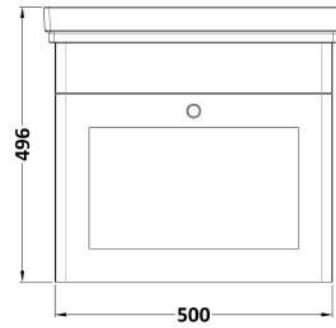

### Packaging Details

Barcode: 5056462688206

Sales Code: CLA891

Description: 500 W/H 1-Drawer Unit (431X500x390)

### Product Dimensions

Height (mm):	431
Width (mm):	500
Depth (mm):	390
Nett Weight (kg):	15.2

### Packaging Dimensions

Height (mm):	465
Width (mm):	525
Depth (mm):	415
Gross Weight (kg):	15.7

### Outer Box Dimensions (If Applicable)

Height (mm):	
Width (mm):	
Depth (mm):	
Gross Weight (kg):	
Barcode:	5056462643243