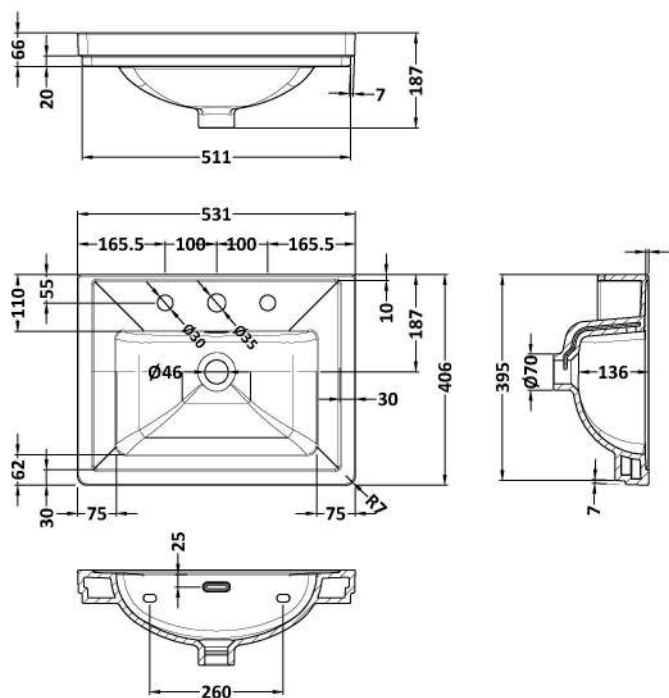

### Product Dimensions

Height (mm):	431
Width (mm):	500
Depth (mm):	390
Nett Weight (kg):	15.2

### Packaging Dimensions

Height (mm):	465
Width (mm):	525
Depth (mm):	415
Gross Weight (kg):	15.7

### Outer Box Dimensions (If Applicable)

Height (mm):	
Width (mm):	
Depth (mm):	
Gross Weight (kg):	
Barcode:	5056462643243

Sales Code: CBM532

Description: 500 Classic Basin (540X410x185) 3Th

**Product Dimensions**

Height (mm):	0
Width (mm):	0
Depth (mm):	0
Nett Weight (kg):	12.7

**Packaging Dimensions**

Height (mm):	430
Width (mm):	550
Depth (mm):	220
Gross Weight (kg):	13