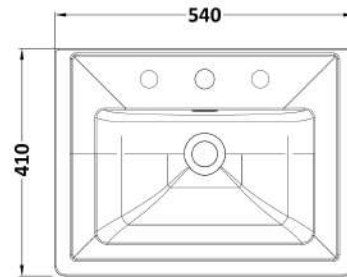

### Packaging Details

Barcode: 5056462688206

Sales Code: CLA891

Description: 500 W/H 1-Drawer Unit (431X500x390)

### Product Dimensions

Height (mm):	431
Width (mm):	500
Depth (mm):	390
Nett Weight (kg):	15.2

### Packaging Dimensions

Height (mm):	465
Width (mm):	525
Depth (mm):	415
Gross Weight (kg):	15.7

### Outer Box Dimensions (If Applicable)

Height (mm):	
Width (mm):	
Depth (mm):	
Gross Weight (kg):	
Barcode:	5056462643243