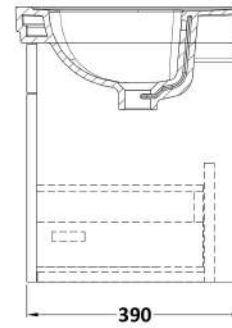

### Packaging Details

Barcode: 5056462688206

Sales Code: CLA891

Description: 500 W/H 1-Drawer Unit (431X500x390)

### Product Dimensions

Height (mm):	431
Width (mm):	500
Depth (mm):	390
Nett Weight (kg):	15.2

### Packaging Dimensions

Height (mm):	465
Width (mm):	525
Depth (mm):	415
Gross Weight (kg):	15.7

### Outer Box Dimensions (If Applicable)

Height (mm):	
Width (mm):	
Depth (mm):	
Gross Weight (kg):	
Barcode:	5056462643243