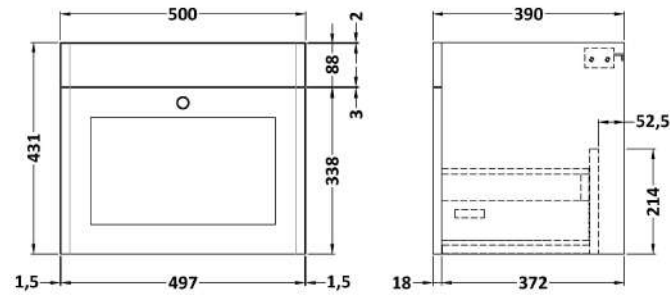

### Packaging Details

Barcode: 5056462688206

Sales Code: CLA891

Description: 500 W/H 1-Drawer Unit (431X500x390)

### Product Dimensions

Height (mm):	431
Width (mm):	500
Depth (mm):	390
Nett Weight (kg):	15.2

### Packaging Dimensions

Height (mm):	465
Width (mm):	525
Depth (mm):	415
Gross Weight (kg):	15.7

### Outer Box Dimensions (If Applicable)

Height (mm):	
Width (mm):	
Depth (mm):	
Gross Weight (kg):	
Barcode:	5056462643243