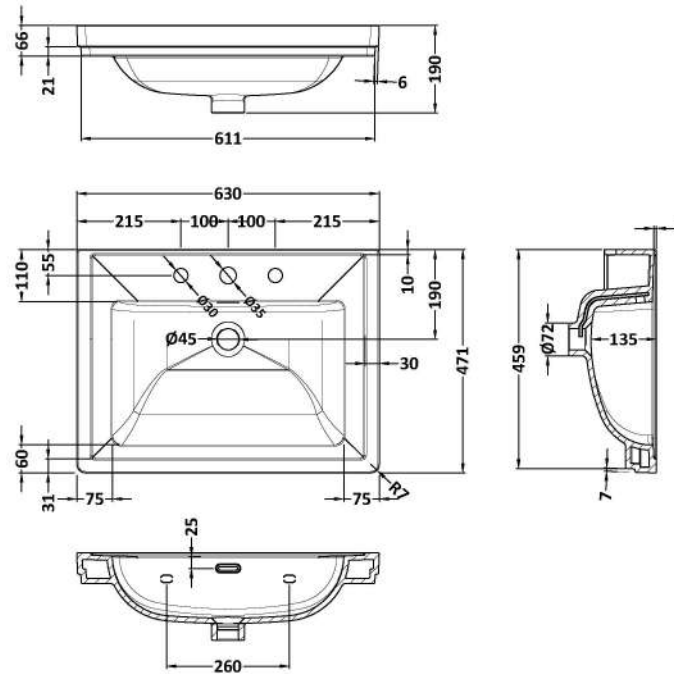

Sales Code: CLC894B

Description: 600 W/H 1-Drawer Unit & Basin 3Th

Packaging Details

Barcode: 5056462688244

Sales Code: CLA894

Description: 600 W/H 1-Drawer Unit (431X600x453)

Product Dimensions

Height (mm):	431
Width (mm):	600
Depth (mm):	453
Nett Weight (kg):	19

Packaging Dimensions

Height (mm):	465
Width (mm):	625
Depth (mm):	480
Gross Weight (kg):	19.5

Packaging Data

Box Colour:	Brown Cardboard Box
Box Qty:	0
Label Size:	0 x 0
Label Colour:	White Label
Label Qty:	0

Outer Box Dimensions (If Applicable)

Height (mm):	
Width (mm):	
Depth (mm):	
Gross Weight (kg):	
Barcode:	5056462643281

Product Details

Country of Origin:	China
Fitting Instruction:	Yes
CE & UKCA:	N/A
FSC Certified Materials:	Yes
Colour:	Satin Green
Construction Method:	Cam & Wood Dowel
Construction Type:	Rigid
Cabinet Finish:	MFC Painted Matt
Fascia Finish:	Mdf Painted Matt
Cabinet Thickness (mm):	18
Fascia Thickness (mm):	18
Drawer Included:	Yes
Drawer Type:	80mm High Metal S/C Inc Galler
No of Shelves:	Not Applicable
Hinge Type:	Not Applicable
Hinge Included:	Not Applicable
Adjustable Legs:	No, Not Required
Fixings Included:	Yes
Handle Style:	Traditional
Waste Shroud:	Yes
Handle Included:	Yes, Supplied
Handle Type:	Knob

Sales Code: CBM533

Description: 600 Classic Basin (640X472x185) 3Th

Product Dimensions

Height (mm):	0
Width (mm):	0
Depth (mm):	0
Nett Weight (kg):	17

Packaging Dimensions

Height (mm):	490
Width (mm):	650
Depth (mm):	220
Gross Weight (kg):	17.3