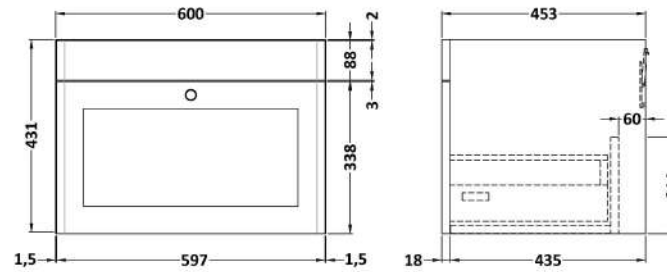

Sales Code: CLC894B

Description: 600 W/H 1-Drawer Unit & Basin 3Th

Packaging Details

Barcode: 5056462688244

Sales Code: CLA894

Description: 600 W/H 1-Drawer Unit (431X600x453)

Product Dimensions

Height (mm):	431
Width (mm):	600
Depth (mm):	453
Nett Weight (kg):	19

Packaging Dimensions

Height (mm):	465
Width (mm):	625
Depth (mm):	480
Gross Weight (kg):	19.5

Packaging Data

Box Colour:	Brown Cardboard Box
Box Qty:	0
Label Size:	0 x 0
Label Colour:	White Label
Label Qty:	0

Outer Box Dimensions (If Applicable)

Height (mm):	
Width (mm):	
Depth (mm):	
Gross Weight (kg):	
Barcode:	5056462643281

Product Details

Country of Origin:	China
Fitting Instruction:	Yes
CE & UKCA:	N/A
FSC Certified Materials:	Yes
Colour:	Satin Green
Construction Method:	Cam & Wood Dowel
Construction Type:	Rigid
Cabinet Finish:	MFC Painted Matt
Fascia Finish:	Mdf Painted Matt
Cabinet Thickness (mm):	18
Fascia Thickness (mm):	18
Drawer Included:	Yes
Drawer Type:	80mm High Metal S/C Inc Galler
No of Shelves:	Not Applicable
Hinge Type:	Not Applicable
Hinge Included:	Not Applicable
Adjustable Legs:	No, Not Required
Fixings Included:	Yes
Handle Style:	Traditional
Waste Shroud:	Yes
Handle Included:	Yes, Supplied
Handle Type:	Knob

Sales Code: CBM533

Description: 600 Classic Basin (640X472x185) 3Th

Product Dimensions

Height (mm):	0
Width (mm):	0
Depth (mm):	0
Nett Weight (kg):	17

Packaging Dimensions

Height (mm):	490
Width (mm):	650
Depth (mm):	220
Gross Weight (kg):	17.3