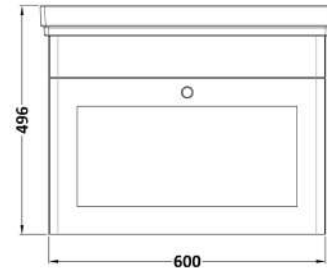

Sales Code: CLC894B

Description: 600 W/H 1-Drawer Unit & Basin 3Th

Packaging Details

Barcode: 5056462688244

Sales Code: CLA894

Description: 600 W/H 1-Drawer Unit (431X600x453)

Product Dimensions

Height (mm):	431
Width (mm):	600
Depth (mm):	453
Nett Weight (kg):	19

Packaging Dimensions

Height (mm):	465
Width (mm):	625
Depth (mm):	480
Gross Weight (kg):	19.5

Packaging Data

Box Colour:	Brown Cardboard Box
Box Qty:	0
Label Size:	0 x 0
Label Colour:	White Label
Label Qty:	0

Outer Box Dimensions (If Applicable)

Height (mm):	
Width (mm):	
Depth (mm):	
Gross Weight (kg):	
Barcode:	5056462643281

Product Details

Country of Origin:	China
Fitting Instruction:	Yes
CE & UKCA:	N/A
FSC Certified Materials:	Yes
Colour:	Satin Green
Construction Method:	Cam & Wood Dowel
Construction Type:	Rigid
Cabinet Finish:	MFC Painted Matt
Fascia Finish:	Mdf Painted Matt
Cabinet Thickness (mm):	18
Fascia Thickness (mm):	18
Drawer Included:	Yes
Drawer Type:	80mm High Metal S/C Inc Galler
No of Shelves:	Not Applicable
Hinge Type:	Not Applicable
Hinge Included:	Not Applicable
Adjustable Legs:	No, Not Required
Fixings Included:	Yes
Handle Style:	Traditional
Waste Shroud:	Yes
Handle Included:	Yes, Supplied
Handle Type:	Knob

Sales Code: CBM533

Description: 600 Classic Basin (640X472x185) 3Th

Product Dimensions

Height (mm):	0
Width (mm):	0
Depth (mm):	0
Nett Weight (kg):	17

Packaging Dimensions

Height (mm):	490
Width (mm):	650
Depth (mm):	220
Gross Weight (kg):	17.3