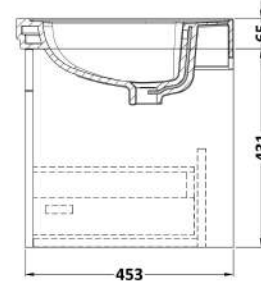

Sales Code: CLC894B

Description: 600 W/H 1-Drawer Unit & Basin 3Th

Packaging Details

Barcode: 5056462688244

Sales Code: CLA894

Description: 600 W/H 1-Drawer Unit (431X600x453)

Product Dimensions

Height (mm):	431
Width (mm):	600
Depth (mm):	453
Nett Weight (kg):	19

Packaging Dimensions

Height (mm):	465
Width (mm):	625
Depth (mm):	480
Gross Weight (kg):	19.5

Packaging Data

Box Colour:	Brown Cardboard Box
Box Qty:	0
Label Size:	0 x 0
Label Colour:	White Label
Label Qty:	0

Outer Box Dimensions (If Applicable)

Height (mm):	
Width (mm):	
Depth (mm):	
Gross Weight (kg):	
Barcode:	5056462643281

Product Details

Country of Origin:	China
Fitting Instruction:	Yes
CE & UKCA:	N/A
FSC Certified Materials:	Yes
Colour:	Satin Green
Construction Method:	Cam & Wood Dowel
Construction Type:	Rigid
Cabinet Finish:	MFC Painted Matt
Fascia Finish:	Mdf Painted Matt
Cabinet Thickness (mm):	18
Fascia Thickness (mm):	18
Drawer Included:	Yes
Drawer Type:	80mm High Metal S/C Inc Galler
No of Shelves:	Not Applicable
Hinge Type:	Not Applicable
Hinge Included:	Not Applicable
Adjustable Legs:	No, Not Required
Fixings Included:	Yes
Handle Style:	Traditional
Waste Shroud:	Yes
Handle Included:	Yes, Supplied
Handle Type:	Knob

Sales Code: CBM533

Description: 600 Classic Basin (640X472x185) 3Th

Product Dimensions

Height (mm):	0
Width (mm):	0
Depth (mm):	0
Nett Weight (kg):	17

Packaging Dimensions

Height (mm):	490
Width (mm):	650
Depth (mm):	220
Gross Weight (kg):	17.3