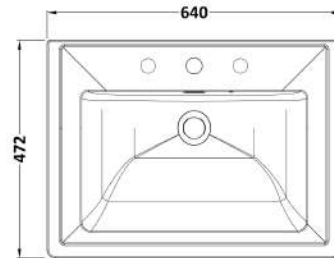

Sales Code: CLC894B

Description: 600 W/H 1-Drawer Unit & Basin 3Th

Packaging Details

Barcode: 5056462688244

Sales Code: CLA894

Description: 600 W/H 1-Drawer Unit (431X600x453)

Product Dimensions

Height (mm):	431
Width (mm):	600
Depth (mm):	453
Nett Weight (kg):	19

Packaging Dimensions

Height (mm):	465
Width (mm):	625
Depth (mm):	480
Gross Weight (kg):	19.5

Packaging Data

Box Colour:	Brown Cardboard Box
Box Qty:	0
Label Size:	0 x 0
Label Colour:	White Label
Label Qty:	0

Outer Box Dimensions (If Applicable)

Height (mm):	
Width (mm):	
Depth (mm):	
Gross Weight (kg):	
Barcode:	5056462643281

Product Details

Country of Origin:	China
Fitting Instruction:	Yes
CE & UKCA:	N/A
FSC Certified Materials:	Yes
Colour:	Satin Green
Construction Method:	Cam & Wood Dowel
Construction Type:	Rigid
Cabinet Finish:	MFC Painted Matt
Fascia Finish:	Mdf Painted Matt
Cabinet Thickness (mm):	18
Fascia Thickness (mm):	18
Drawer Included:	Yes
Drawer Type:	80mm High Metal S/C Inc Galler
No of Shelves:	Not Applicable
Hinge Type:	Not Applicable
Hinge Included:	Not Applicable
Adjustable Legs:	No, Not Required
Fixings Included:	Yes
Handle Style:	Traditional
Waste Shroud:	Yes
Handle Included:	Yes, Supplied
Handle Type:	Knob

Sales Code: CBM533

Description: 600 Classic Basin (640X472x185) 3Th

Product Dimensions

Height (mm):	0
Width (mm):	0
Depth (mm):	0
Nett Weight (kg):	17

Packaging Dimensions

Height (mm):	490
Width (mm):	650
Depth (mm):	220
Gross Weight (kg):	17.3