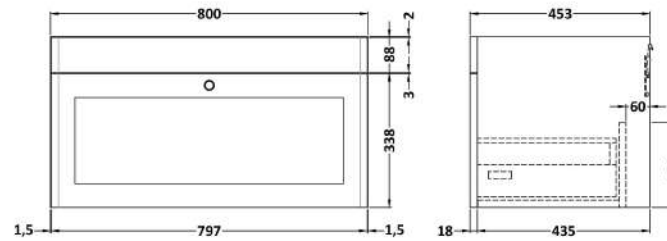

### Product Dimensions

Height (mm):	431
Width (mm):	800
Depth (mm):	453
Nett Weight (kg):	23

### Packaging Dimensions

Height (mm):	465
Width (mm):	825
Depth (mm):	480
Gross Weight (kg):	23.5

### Outer Box Dimensions (If Applicable)

Height (mm):	
Width (mm):	
Depth (mm):	
Gross Weight (kg):	
Barcode:	5056462643328

### Packaging Dimensions

Height (mm):	490
Width (mm):	850
Depth (mm):	220
Gross Weight (kg):	22.5