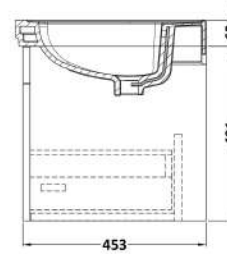

Sales Code: CLC896B

Description: 800 W/H 1-Drawer Unit & Basin 3Th

Packaging Details

Barcode: 5056462688282