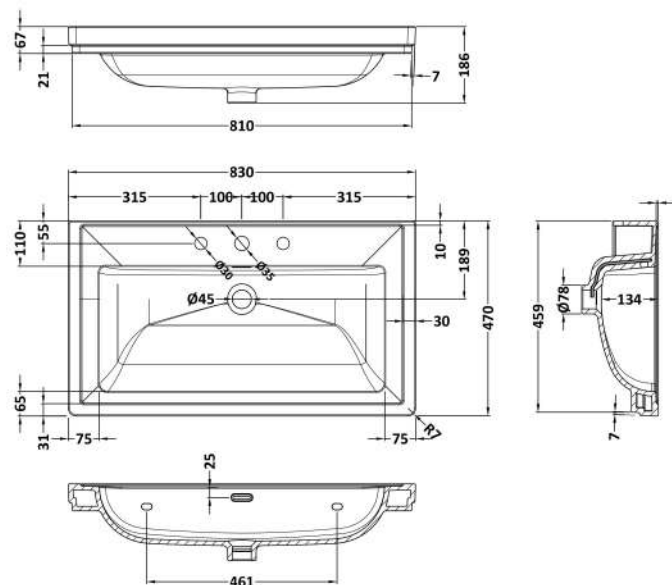

### Packaging Dimensions

Height (mm):	465
Width (mm):	825
Depth (mm):	480
Gross Weight (kg):	23.5

### Outer Box Dimensions (If Applicable)

Height (mm):	
Width (mm):	
Depth (mm):	
Gross Weight (kg):	
Barcode:	5056462643328

### Product Dimensions

Height (mm):	0
Width (mm):	0
Depth (mm):	0
Nett Weight (kg):	22.2

### Packaging Dimensions

Height (mm):	490
Width (mm):	850
Depth (mm):	220
Gross Weight (kg):	22.5