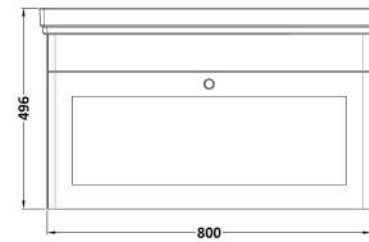

Sales Code: CLC896B

Description: 800 W/H 1-Drawer Unit & Basin 3Th

Packaging Details

Barcode: 5056462688282