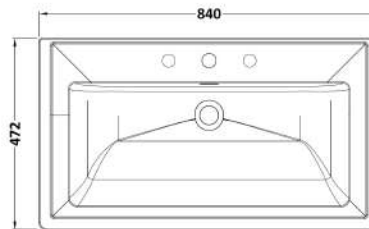

Sales Code: CLC896B

Description: 800 W/H 1-Drawer Unit & Basin 3Th

Packaging Details

Barcode: 5056462688282