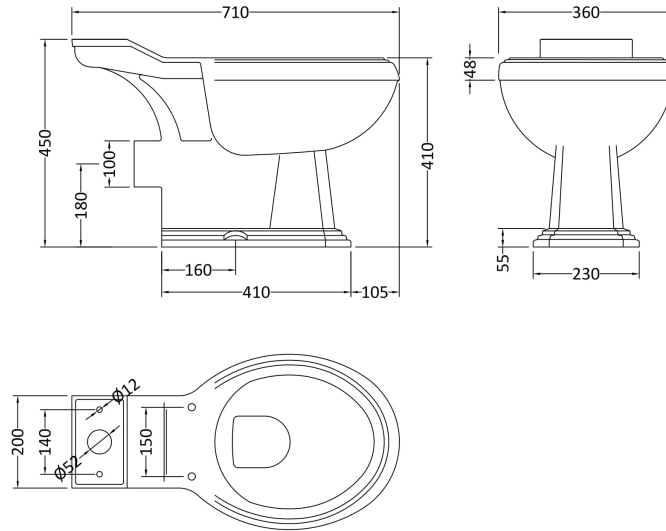

### Product Dimensions

Height (mm):	450
Width (mm):	370
Depth (mm):	710
Nett Weight (kg):	19.5

### Packaging Dimensions

Height (mm):	490
Width (mm):	390
Depth (mm):	710
Gross Weight (kg):	22

### Outer Box Dimensions (If Applicable)

Height (mm):	
Width (mm):	
Depth (mm):	
Gross Weight (kg):	
Barcode:	5060272822699

Sales Code: NCS401

Description: Legend Cistern Inc Chrome Handle

**Product Dimensions**

Height (mm):	370
Width (mm):	490
Depth (mm):	200
Nett Weight (kg):	14.2

**Packaging Dimensions**

Height (mm):	390
Width (mm):	500
Depth (mm):	200
Gross Weight (kg):	15.7