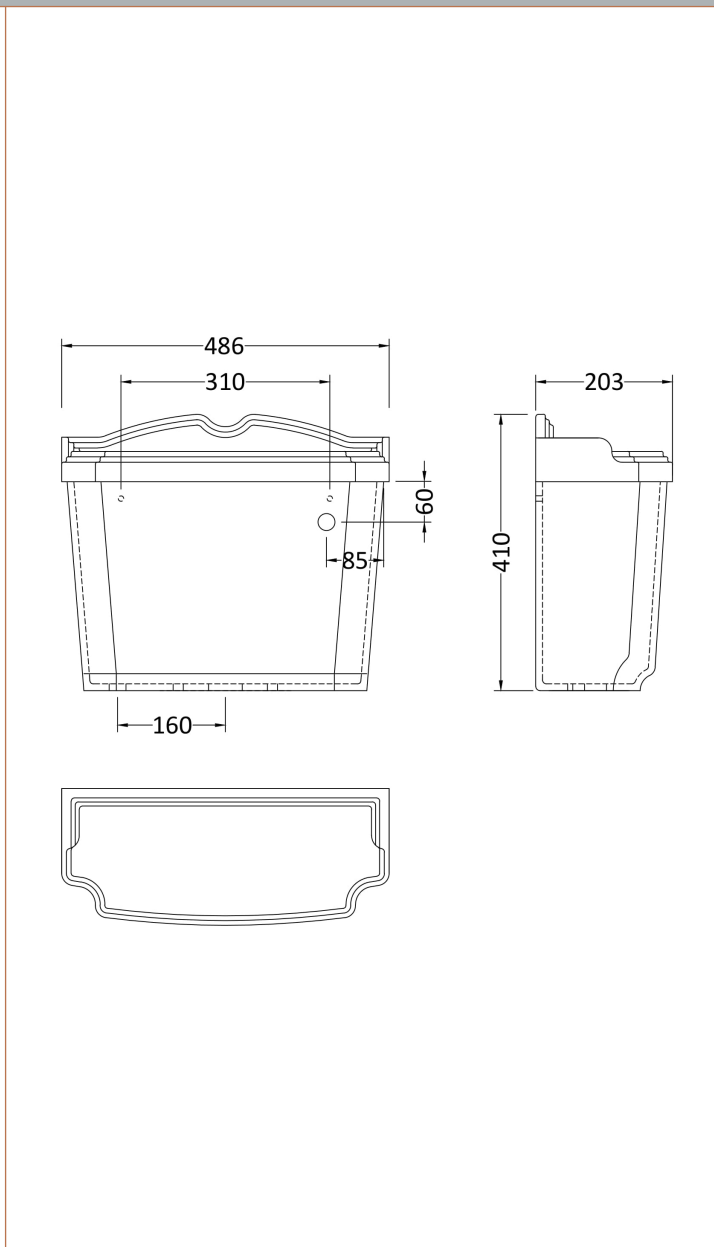

### Product Dimensions

Height (mm):	450
Width (mm):	370
Depth (mm):	710
Nett Weight (kg):	19.5

### Packaging Dimensions

Height (mm):	490
Width (mm):	390
Depth (mm):	710
Gross Weight (kg):	22

### Outer Box Dimensions (If Applicable)

Height (mm):	
Width (mm):	
Depth (mm):	
Gross Weight (kg):	
Barcode:	5060272822699

Sales Code: NCS401

Description: Legend Cistern Inc Chrome Handle

**Product Dimensions**

Height (mm):	370
Width (mm):	490
Depth (mm):	200
Nett Weight (kg):	14.2

**Packaging Dimensions**

Height (mm):	390
Width (mm):	500
Depth (mm):	200
Gross Weight (kg):	15.7