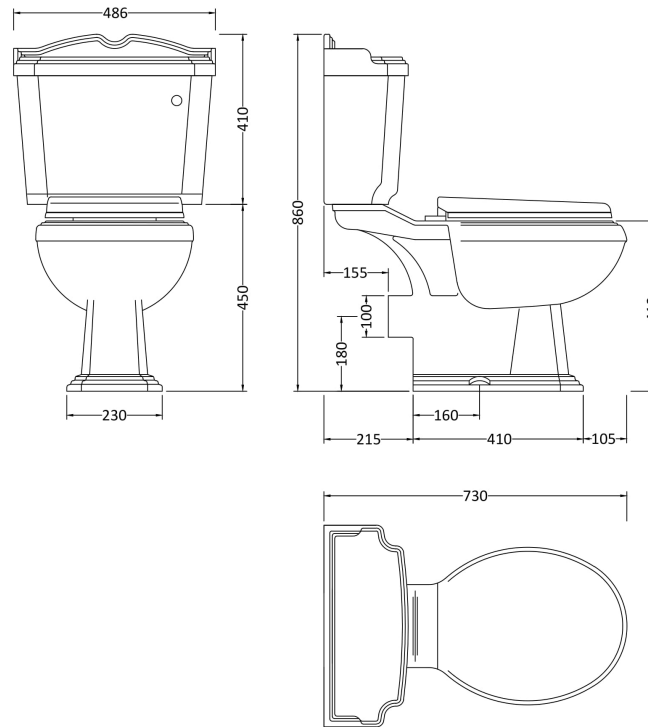

Sales Code: Clg003

Description: Legend Close Coupled Wc

Packaging Details

Barcode: 5055275866870