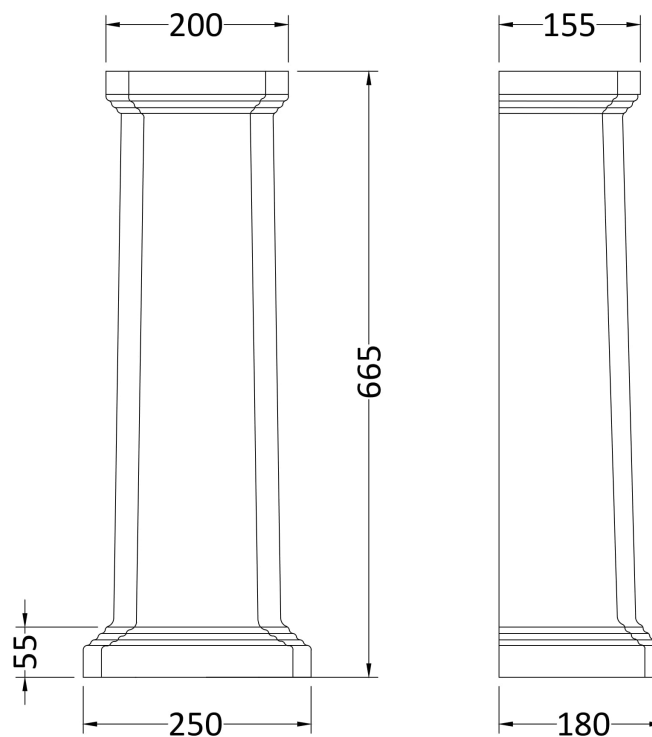

Sales Code: Clg004

Description: Legend 580mm 2 Th Basin & Pedestal

Packaging Details

Barcode: 5055275866863

Sales Code: NCS403

Description: Legend Pedestal

Product Dimensions

Height (mm):	690
Width (mm):	260
Depth (mm):	160
Nett Weight (kg):	10.56

Packaging Dimensions

Height (mm):	700
Width (mm):	270
Depth (mm):	200
Gross Weight (kg):	11

Packaging Data

Box Colour:	Brown Cardboard Box - Printed
Box Qty:	1
Label Size:	100 x 50
Label Colour:	Not Applicable
Label Qty:	0

Outer Box Dimensions (If Applicable)

Height (mm):	
Width (mm):	
Depth (mm):	
Gross Weight (kg):	
Barcode:	5055369026579

Product Details

Country of Origin:	China
Fitting Instruction:	No
Certification:	CE: N/A WRAS: N/A WRAS No: N/A
Product Material:	Vitreous China
Fixing Supplied:	No

Sales Code: NCS422

Description: Legend Large Basin 2Th

Product Dimensions

Height (mm):	280
Width (mm):	590
Depth (mm):	470
Nett Weight (kg):	18.54

Packaging Dimensions

Height (mm):	290
Width (mm):	510
Depth (mm):	590
Gross Weight (kg):	19.2