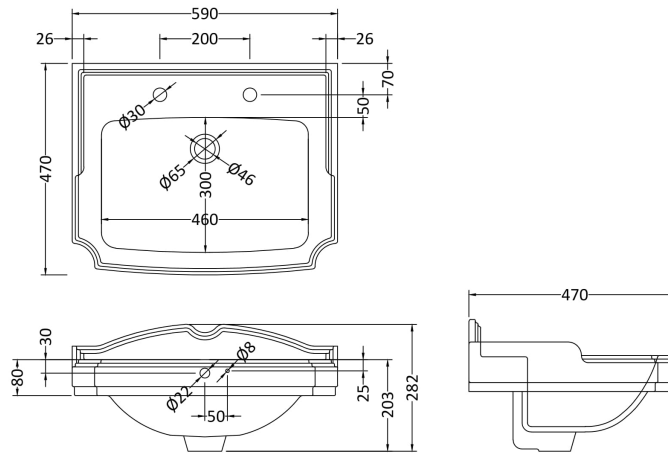

Sales Code: Clg004

Description: Legend 580mm 2 Th Basin & Pedestal

Packaging Details

Barcode: 5055275866863

Sales Code: NCS403

Description: Legend Pedestal

Product Dimensions

Height (mm):	690
Width (mm):	260
Depth (mm):	160
Nett Weight (kg):	10.56

Packaging Dimensions

Height (mm):	700
Width (mm):	270
Depth (mm):	200
Gross Weight (kg):	11

Packaging Data

Box Colour:	Brown Cardboard Box - Printed
Box Qty:	1
Label Size:	100 x 50
Label Colour:	Not Applicable
Label Qty:	0

Outer Box Dimensions (If Applicable)

Height (mm):	
Width (mm):	
Depth (mm):	
Gross Weight (kg):	
Barcode:	5055369026579

Product Details

Country of Origin:	China
Fitting Instruction:	No
Certification:	CE: N/A WRAS: N/A WRAS No: N/A
Product Material:	Vitreous China
Fixing Supplied:	No

Sales Code: NCS422

Description: Legend Large Basin 2Th

Product Dimensions

Height (mm):	280
Width (mm):	590
Depth (mm):	470
Nett Weight (kg):	18.54

Packaging Dimensions

Height (mm):	290
Width (mm):	510
Depth (mm):	590
Gross Weight (kg):	19.2