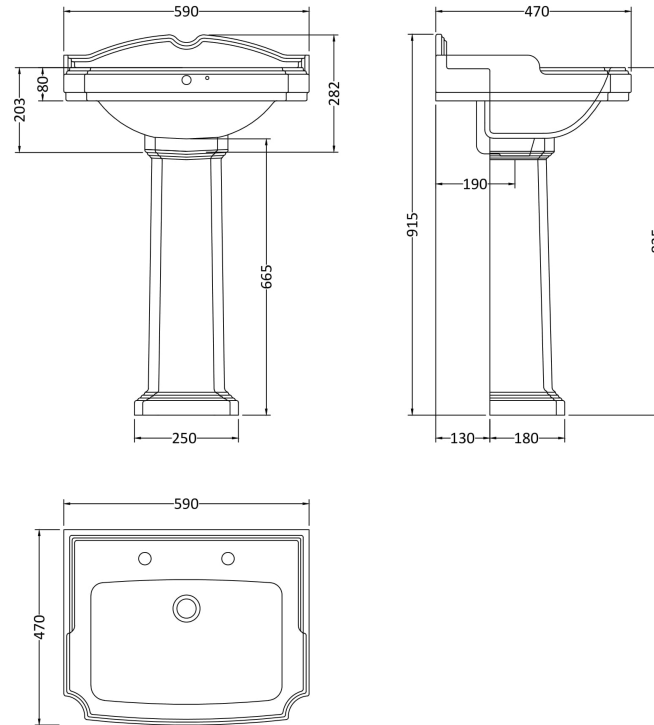

Sales Code: Clg004

Description: Legend 580mm 2 Th Basin & Pedestal

Packaging Details

Barcode: 5055275866863

Sales Code: NCS403

Description: Legend Pedestal

Product Dimensions

Height (mm):	690
Width (mm):	260
Depth (mm):	160
Nett Weight (kg):	10.56

Packaging Dimensions

Height (mm):	700
Width (mm):	270
Depth (mm):	200
Gross Weight (kg):	11

Packaging Data

Box Colour:	Brown Cardboard Box - Printed
Box Qty:	1
Label Size:	100 x 50
Label Colour:	Not Applicable
Label Qty:	0

Outer Box Dimensions (If Applicable)

Height (mm):	
Width (mm):	
Depth (mm):	
Gross Weight (kg):	
Barcode:	5055369026579

Product Details

Country of Origin:	China
Fitting Instruction:	No
Certification:	CE: N/A WRAS: N/A WRAS No: N/A
Product Material:	Vitreous China
Fixing Supplied:	No

Sales Code: NCS422

Description: Legend Large Basin 2Th

Product Dimensions

Height (mm):	280
Width (mm):	590
Depth (mm):	470
Nett Weight (kg):	18.54

Packaging Dimensions

Height (mm):	290
Width (mm):	510
Depth (mm):	590
Gross Weight (kg):	19.2