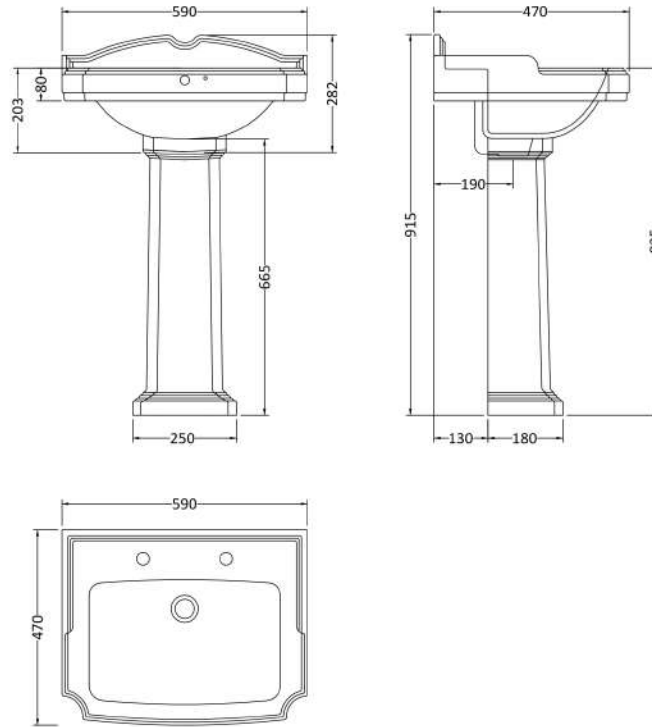

Sales Code: Clg004

Description: Legend 580mm 2 Th Basin & Pedestal

Packaging Details

Barcode: 5055275866863

Sales Code: NCS403

Description: Legend Pedestal

Product Dimensions

Height (mm):	690
Width (mm):	260
Depth (mm):	160
Nett Weight (kg):	10.56

Packaging Dimensions

Height (mm):	700
Width (mm):	270
Depth (mm):	200
Gross Weight (kg):	11

Packaging Data

Box Colour:	Brown Cardboard Box - Printed
Box Qty:	1
Label Size:	100 x 50
Label Colour:	Not Applicable
Label Qty:	0

Outer Box Dimensions (If Applicable)

Height (mm):	
Width (mm):	
Depth (mm):	
Gross Weight (kg):	
Barcode:	5055369026579

Product Details

Country of Origin:	China
Fitting Instruction:	No
Certification: CE & UKCA:	N/A
WRAS:	N/A
WRAS No:	N/A
Product Material:	Vitreous China
Fixing Supplied:	No

Sales Code: NCS422

Description: Legend Large Basin 2Th

Product Dimensions

Height (mm):	280
Width (mm):	590
Depth (mm):	470
Nett Weight (kg):	18.54

Packaging Dimensions

Height (mm):	290
Width (mm):	510
Depth (mm):	590
Gross Weight (kg):	19.2