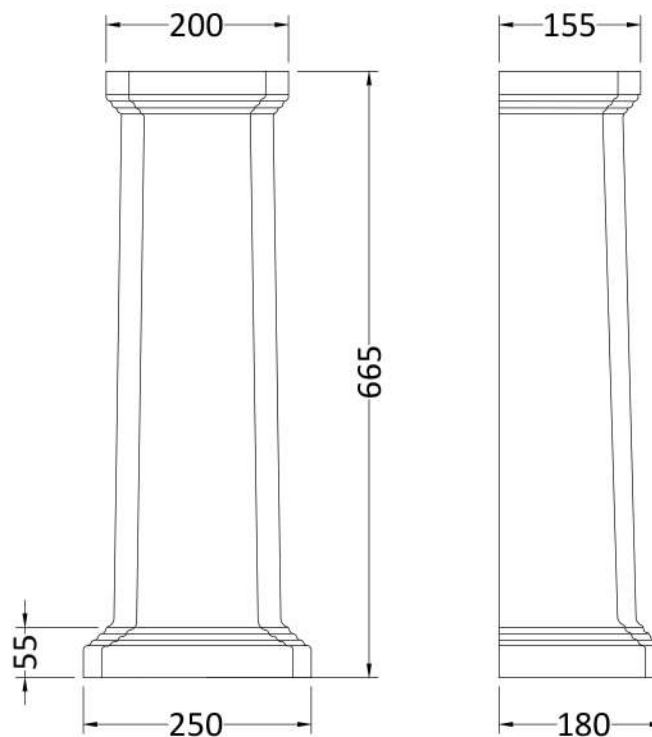

Sales Code: Clg004

Description: Legend 580mm 2 Th Basin & Pedestal

Packaging Details

Barcode: 5055275866863

Sales Code: NCS403

Description: Legend Pedestal

Product Dimensions

Height (mm):	690
Width (mm):	260
Depth (mm):	160
Nett Weight (kg):	10.56

Packaging Dimensions

Height (mm):	700
Width (mm):	270
Depth (mm):	200
Gross Weight (kg):	11

Packaging Data

Box Colour:	Brown Cardboard Box - Printed
Box Qty:	1
Label Size:	100 x 50
Label Colour:	Not Applicable
Label Qty:	0

Outer Box Dimensions (If Applicable)

Height (mm):	
Width (mm):	
Depth (mm):	
Gross Weight (kg):	
Barcode:	5055369026579

Product Details

Country of Origin:	China
Fitting Instruction:	No
Certification: CE & UKCA:	N/A
WRAS:	N/A
WRAS No:	N/A
Product Material:	Vitreous China
Fixing Supplied:	No

Sales Code: NCS422

Description: Legend Large Basin 2Th

Product Dimensions

Height (mm):	280
Width (mm):	590
Depth (mm):	470
Nett Weight (kg):	18.54

Packaging Dimensions

Height (mm):	290
Width (mm):	510
Depth (mm):	590
Gross Weight (kg):	19.2