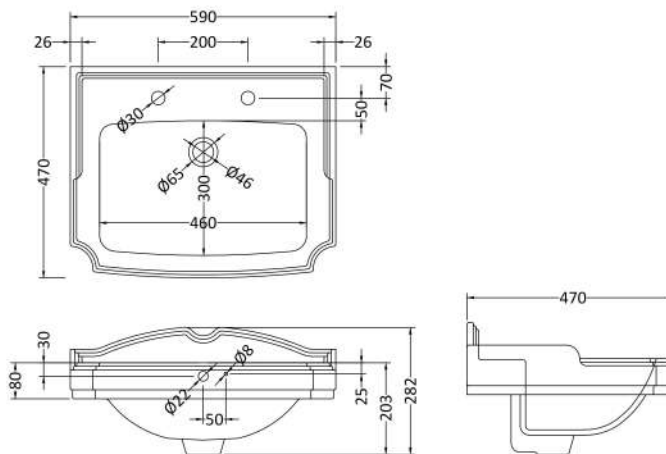

Sales Code: Clg004

Description: Legend 580mm 2 Th Basin & Pedestal

Packaging Details

Barcode: 5055275866863

Sales Code: NCS403

Description: Legend Pedestal

Product Dimensions

Height (mm):	690
Width (mm):	260
Depth (mm):	160
Nett Weight (kg):	10.56

Packaging Dimensions

Height (mm):	700
Width (mm):	270
Depth (mm):	200
Gross Weight (kg):	11

Packaging Data

Box Colour:	Brown Cardboard Box - Printed
Box Qty:	1
Label Size:	100 x 50
Label Colour:	Not Applicable
Label Qty:	0

Outer Box Dimensions (If Applicable)

Height (mm):	
Width (mm):	
Depth (mm):	
Gross Weight (kg):	
Barcode:	5055369026579

Product Details

Country of Origin:	China
Fitting Instruction:	No
Certification: CE & UKCA:	N/A
WRAS:	N/A
WRAS No:	N/A
Product Material:	Vitreous China
Fixing Supplied:	No

Sales Code: NCS422

Description: Legend Large Basin 2Th

Product Dimensions

Height (mm):	280
Width (mm):	590
Depth (mm):	470
Nett Weight (kg):	18.54

Packaging Dimensions

Height (mm):	290
Width (mm):	510
Depth (mm):	590
Gross Weight (kg):	19.2