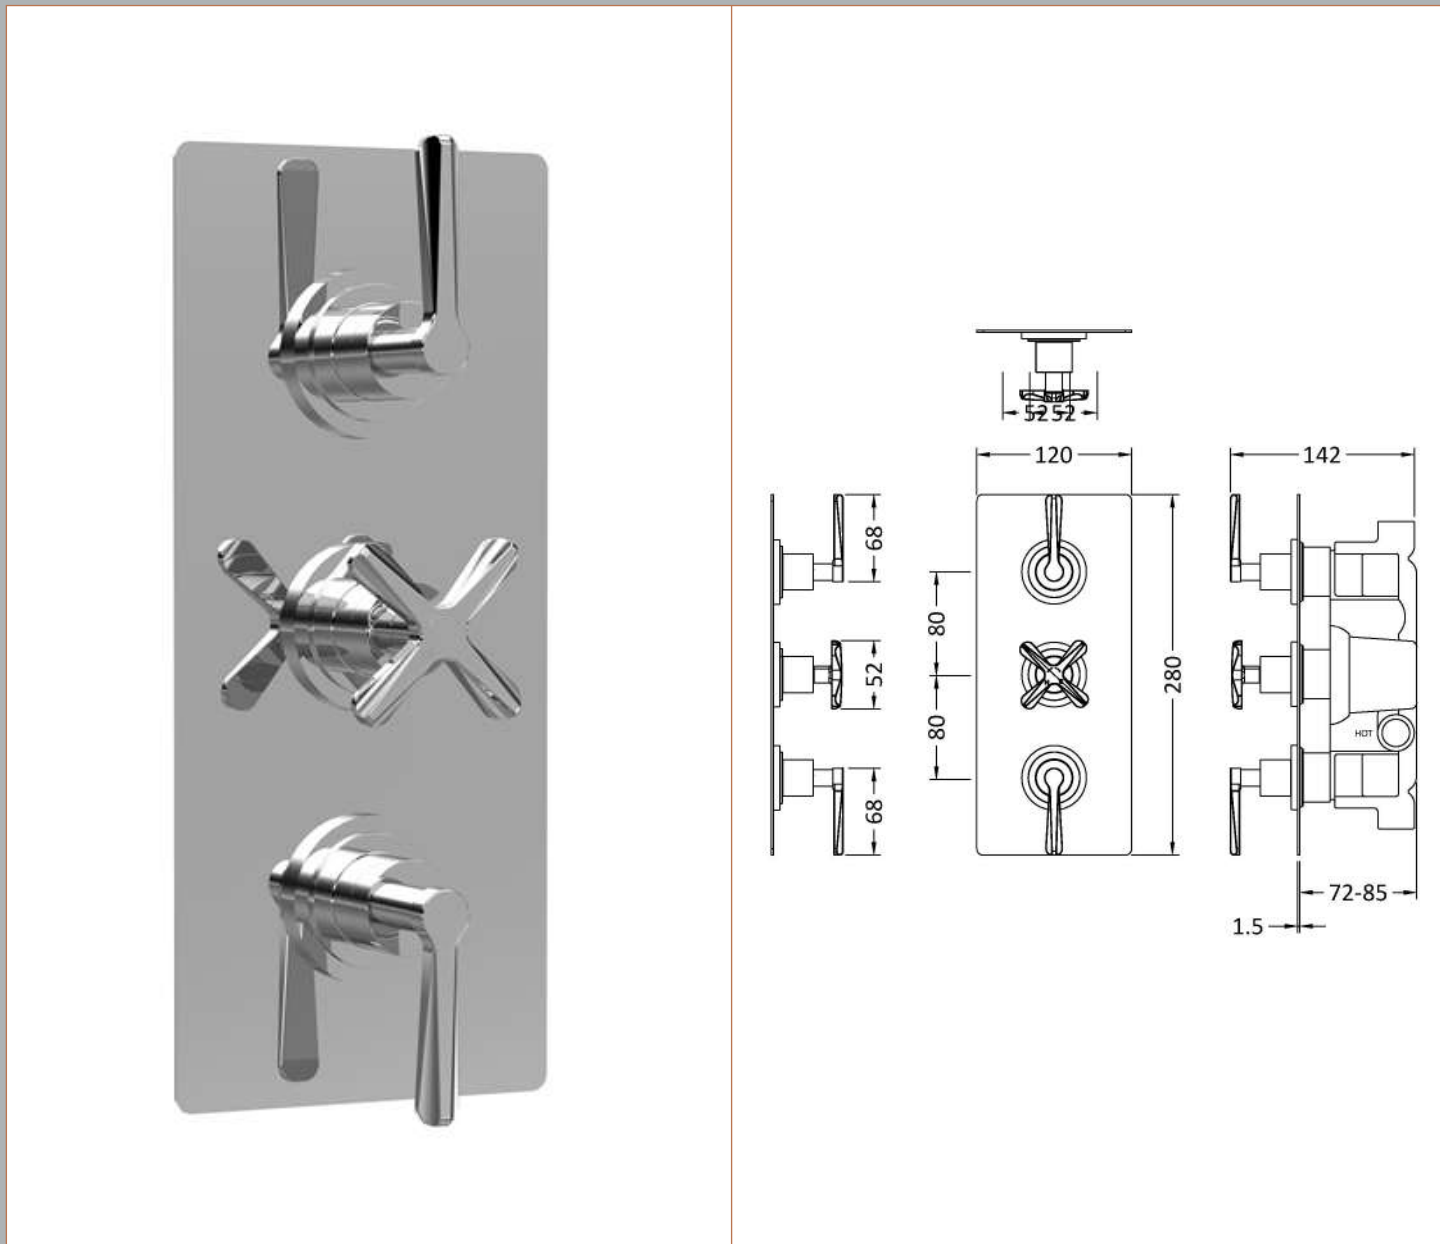

### Product Dimensions

Length (mm):	
Width (mm):	120
Height (mm):	280
Depth (mm):	136
Nett Weight (kg):	3.93

### Packaging Dimensions

Length (mm):	350
Width (mm):	255
Height (mm):	110
Gross Weight (kg):	3.93

### Outer Box Dimensions (If Applicable)

Length (mm):	
Width (mm):	530
Height (mm):	430
Depth (mm):	345
Gross Weight (kg):	24
Barcode:	5056678422779

### Product Details

Country of Origin:	United Kingdom
Fitting Instruction:	No
Product Material:	Brass/ABS
Mount Type:	Wall, Recessed
Outlet Elbow Supplied:	No
Easy Clean:	Not Applicable
Head Included:	No
Handset Included:	No
Body Jets Included:	No
No of Body Jets:	Not Applicable
Operating Pressure (bar):	0.5
Valve/Cartridge Type:	1/4 Turn Ceramic Disc
Flow Rates (L/min):	0.1 bar: N/A 0.5 bar: 13 1 bar: 17 2 bar: 24 3 bar: 27
TMV2 Approved:	No Approval No: N/A
TMV3 Approved:	No Approval No: N/A
WRAS Approved:	No Approval No: N/A
Head Function:	Not Applicable
Handset Function:	Not Applicable
Body Jet Info:	Not Applicable
Pipe Size:	15 mm & 22 mm
Pipe Centres:	N/A
Colour/Finish:	Chrome
Hose Included:	Not Applicable
No. of Outlets:	3