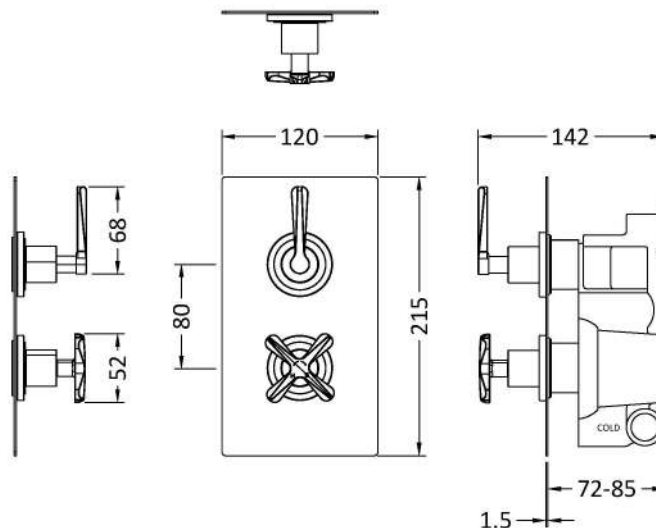

Sales Code: CLL3207

Description: Aztec Twin Conc Thermo Valve Div

Product Dimensions

Length (mm):	
Width (mm):	120
Height (mm):	215
Depth (mm):	138
Nett Weight (kg):	3.05

Packaging Dimensions

Length (mm):	1200
Width (mm):	100
Height (mm):	90
Gross Weight (kg):	3.05

Packaging Data

Box Colour:	White Cardboard Box
Box Qty:	1
Label Size:	100 x 50
Label Colour:	White Label
Label Qty:	2

Outer Box Dimensions (If Applicable)

Length (mm):	
Width (mm):	
Height (mm):	
Depth (mm):	
Gross Weight (kg):	28
Barcode:	5056678422717

Product Details

Country of Origin:	United Kingdom
Fitting Instruction:	No
Product Material:	Brass/ABS
Mount Type:	Recessed, Wall
Outlet Elbow Supplied:	No
Easy Clean:	Not Applicable
Head Included:	No
Handset Included:	No
Body Jets Included:	No
No of Body Jets:	Not Applicable
Operating Pressure (bar):	0.5
Valve/Cartridge Type:	1/4 Turn Ceramic Disc
Flow Rates (L/min):	0.1 bar: N/A 0.5 bar: 13 1 bar: 17 2 bar: 24 3 bar: 27
TMV2 Approved:	No Approval No: N/A
TMV3 Approved:	No Approval No: N/A
WRAS Approved:	No Approval No: N/A
Head Function:	Not Applicable
Handset Function:	Not Applicable
Body Jet Info:	Not Applicable
Pipe Size:	15 mm & 22 mm
Pipe Centres:	N/A
Colour/Finish:	Chrome
Hose Included:	Not Applicable
No. of Outlets:	2