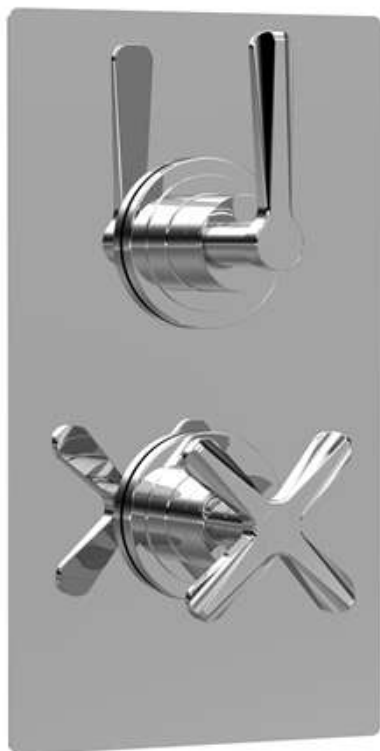

Sales Code: CLL3207

Description: Aztec Twin Conc Thermo Valve Div

Product Dimensions

Length (mm):	
Width (mm):	120
Height (mm):	215
Depth (mm):	138
Nett Weight (kg):	3.05

Packaging Dimensions

Length (mm):	1200
Width (mm):	100
Height (mm):	90
Gross Weight (kg):	3.05

Packaging Data

Box Colour:	White Cardboard Box
Box Qty:	1
Label Size:	100 x 50
Label Colour:	White Label
Label Qty:	2

Outer Box Dimensions (If Applicable)

Length (mm):	
Width (mm):	
Height (mm):	
Depth (mm):	
Gross Weight (kg):	28
Barcode:	5056678422717

Product Details

Country of Origin:	United Kingdom
Fitting Instruction:	No
Product Material:	Brass/ABS
Mount Type:	Recessed, Wall
Outlet Elbow Supplied:	No
Easy Clean:	Not Applicable
Head Included:	No
Handset Included:	No
Body Jets Included:	No
No of Body Jets:	Not Applicable
Operating Pressure (bar):	0.5
Valve/Cartridge Type:	1/4 Turn Ceramic Disc
Flow Rates (L/min):	0.1 bar: N/A 0.5 bar: 13 1 bar: 17 2 bar: 24 3 bar: 27
TMV2 Approved:	No Approval No: N/A
TMV3 Approved:	No Approval No: N/A
WRAS Approved:	No Approval No: N/A
Head Function:	Not Applicable
Handset Function:	Not Applicable
Body Jet Info:	Not Applicable
Pipe Size:	15 mm & 22 mm
Pipe Centres:	N/A
Colour/Finish:	Chrome
Hose Included:	Not Applicable
No. of Outlets:	2