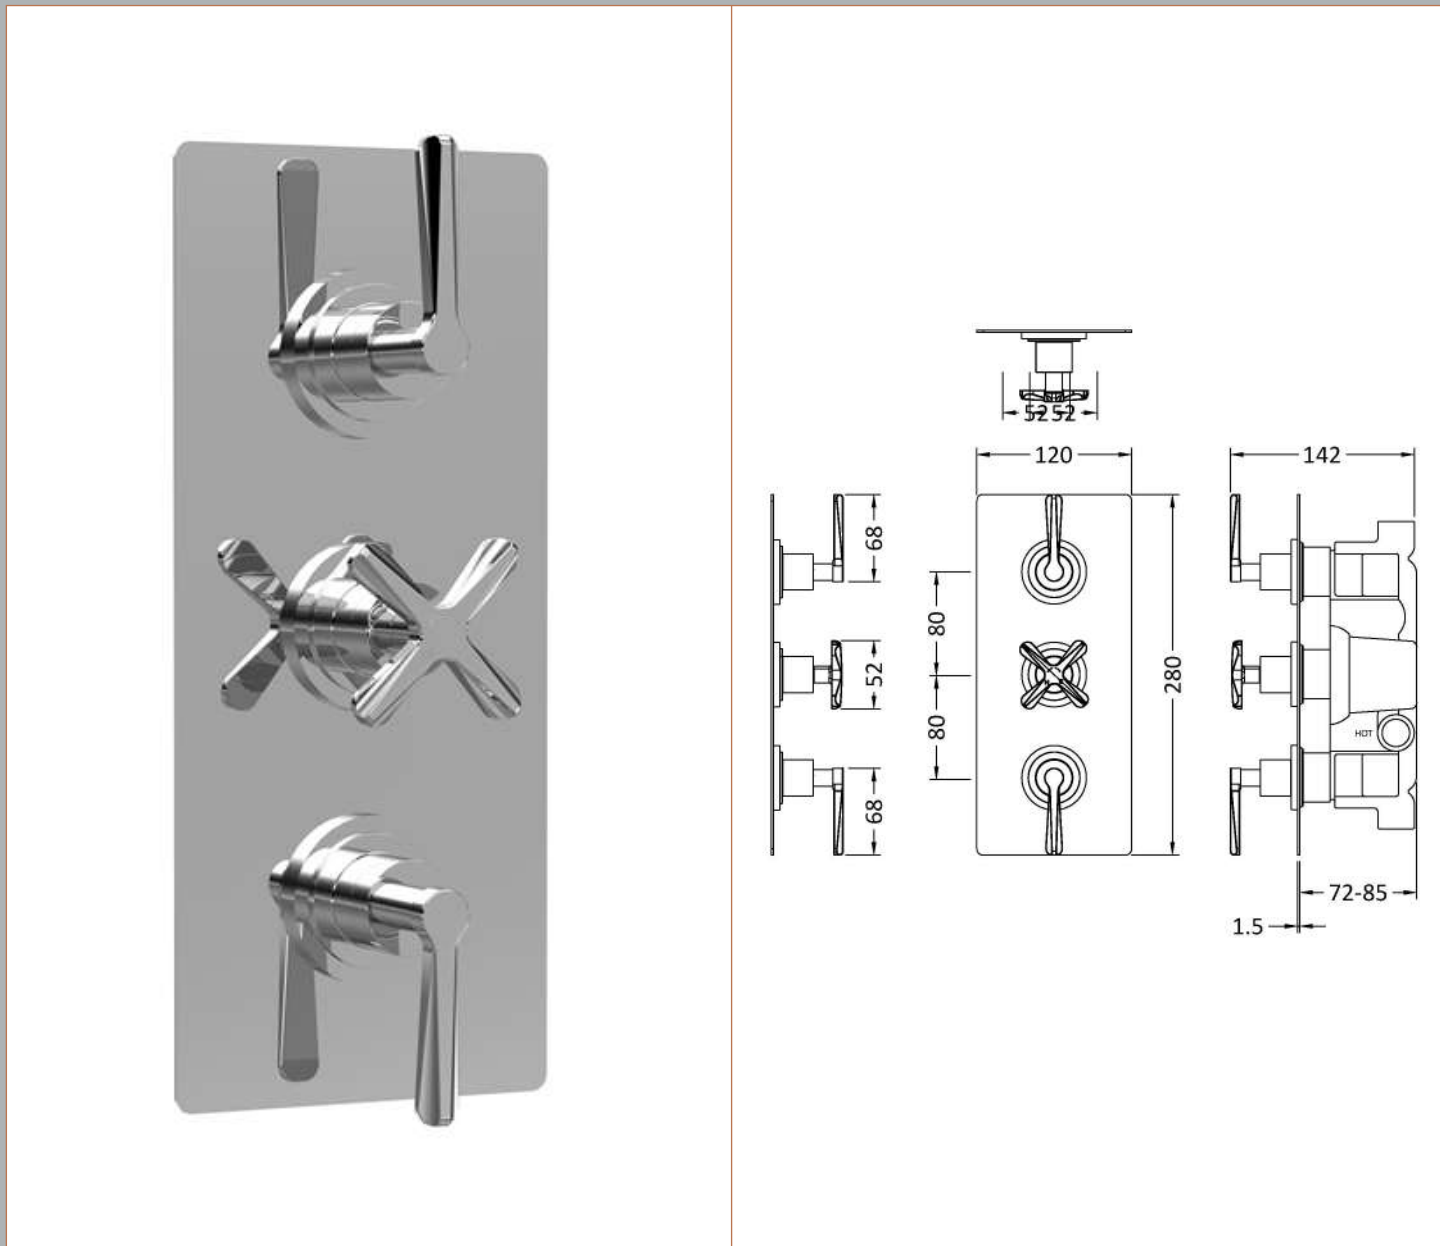

Sales Code: CLL3211

Description: Aztec Triple Conc Thermostatic Valve

**Product Dimensions**

Length (mm):	
Width (mm):	120
Height (mm):	280
Depth (mm):	136
Nett Weight (kg):	5.88

**Packaging Dimensions**

Length (mm):	320
Width (mm):	250
Height (mm):	110
Gross Weight (kg):	5.88

**Packaging Data**

Box Colour:	White Cardboard Box
Box Qty:	1
Label Size:	100 x 50
Label Colour:	White Label
Label Qty:	2

**Outer Box Dimensions (If Applicable)**

Length (mm):	
Width (mm):	530
Height (mm):	370
Depth (mm):	350
Gross Weight (kg):	24
Barcode:	5056678422748

**Product Details**

Country of Origin:	United Kingdom
Fitting Instruction:	No
Product Material:	Brass/ABS
Mount Type:	Wall, Recessed
Outlet Elbow Supplied:	No
Easy Clean:	Not Applicable
Head Included:	No
Handset Included:	No
Body Jets Included:	Not Applicable
No of Body Jets:	Not Applicable
Operating Pressure (bar):	0.1
Valve/Cartridge Type:	1/4 Turn Ceramic Disc
Flow Rates (L/min):	0.1 bar: 5.5    0.5 bar: 14    1 bar: 20    2 bar: 29    3 bar: 44
TMV2 Approved:	No    Approval No: N/A
TMV3 Approved:	No    Approval No: N/A
WRAS Approved:	Yes    Approval No: 2204707
Head Function:	Not Applicable
Handset Function:	Not Applicable
Body Jet Info:	Not Applicable
Pipe Size:	15 mm (1/2" Bsp)
Pipe Centres:	N/A
Colour/Finish:	Chrome
Hose Included:	Not Applicable
No. of Outlets:	2