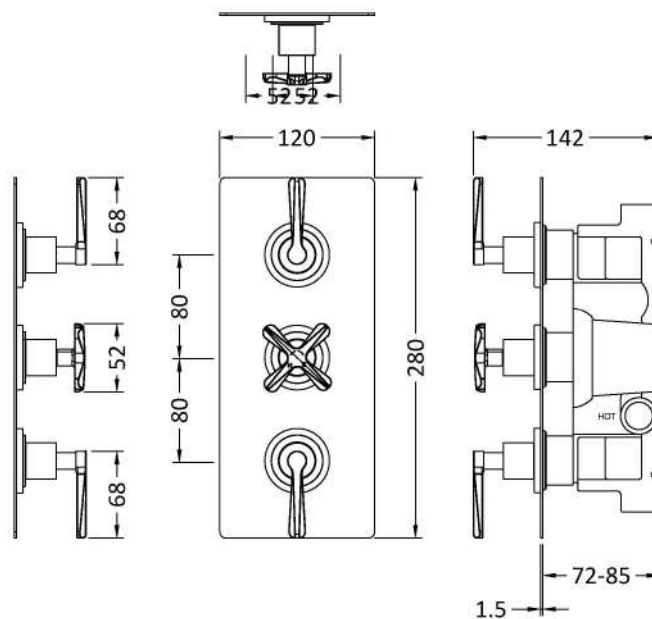

Sales Code: CLL4023

Description: Aztec Triple Conc Valve C/W Diverter

Product Dimensions

Length (mm):	
Width (mm):	120
Height (mm):	280
Depth (mm):	136
Nett Weight (kg):	3.93

Packaging Dimensions

Length (mm):	350
Width (mm):	255
Height (mm):	110
Gross Weight (kg):	3.93

Packaging Data

Box Colour:	White Cardboard Box
Box Qty:	1
Label Size:	100 x 50
Label Colour:	White Label
Label Qty:	2

Outer Box Dimensions (If Applicable)

Length (mm):	
Width (mm):	530
Height (mm):	430
Depth (mm):	345
Gross Weight (kg):	24
Barcode:	5056678422793

Product Details

Country of Origin:	United Kingdom
Fitting Instruction:	No
Product Material:	Brass/ABS
Mount Type:	Wall, Recessed
Outlet Elbow Supplied:	No
Easy Clean:	Not Applicable
Head Included:	No
Handset Included:	No
Body Jets Included:	No
No of Body Jets:	Not Applicable
Operating Pressure (bar):	0.5
Valve/Cartridge Type:	1/4 Turn Ceramic Disc
Flow Rates (L/min):	0.1 bar: N/A 0.5 bar: 13 1 bar: 17 2 bar: 24 3 bar: 27
TMV2 Approved:	No Approval No: N/A
TMV3 Approved:	No Approval No: N/A
WRAS Approved:	No Approval No: N/A
Head Function:	Not Applicable
Handset Function:	Not Applicable
Body Jet Info:	Not Applicable
Pipe Size:	15 mm & 22 mm
Pipe Centres:	N/A
Colour/Finish:	Matt Black
Hose Included:	Not Applicable
No. of Outlets:	3