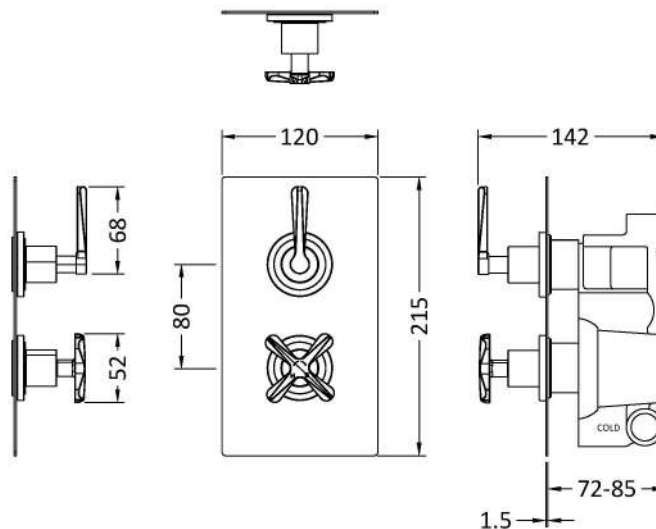

### Product Dimensions

Length (mm):	
Width (mm):	120
Height (mm):	215
Depth (mm):	138
Nett Weight (kg):	3.05

### Packaging Dimensions

Length (mm):	1200
Width (mm):	100
Height (mm):	90
Gross Weight (kg):	3.05

### Outer Box Dimensions (If Applicable)

Length (mm):	
Width (mm):	
Height (mm):	
Depth (mm):	
Gross Weight (kg):	28
Barcode:	5056678422731

### Product Details

Country of Origin:	United Kingdom
Fitting Instruction:	No
Product Material:	Brass/ABS
Mount Type:	Recessed, Wall
Outlet Elbow Supplied:	No
Easy Clean:	Not Applicable
Head Included:	No
Handset Included:	No
Body Jets Included:	No
No of Body Jets:	Not Applicable
Operating Pressure (bar):	0.5
Valve/Cartridge Type:	1/4 Turn Ceramic Disc
Flow Rates (L/min):	0.1 bar: N/A 0.5 bar: 13 1 bar: 17 2 bar: 24 3 bar: 27
TMV2 Approved:	No Approval No: N/A
TMV3 Approved:	No Approval No: N/A
WRAS Approved:	No Approval No: N/A
Head Function:	Not Applicable
Handset Function:	Not Applicable
Body Jet Info:	Not Applicable
Pipe Size:	15 mm & 22 mm
Pipe Centres:	N/A
Colour/Finish:	Matt Black
Hose Included:	Not Applicable
No. of Outlets:	2