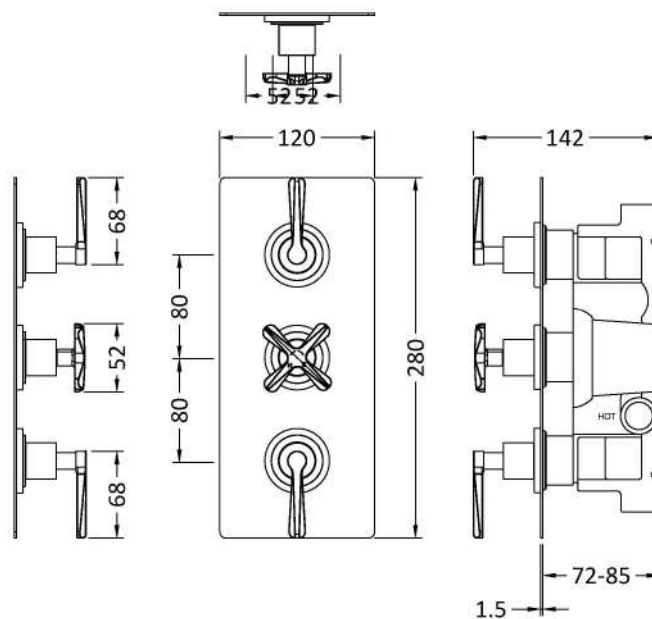

### Product Dimensions

Length (mm):	
Width (mm):	120
Height (mm):	280
Depth (mm):	136
Nett Weight (kg):	5.88

### Packaging Dimensions

Length (mm):	320
Width (mm):	250
Height (mm):	110
Gross Weight (kg):	5.88

### Outer Box Dimensions (If Applicable)

Length (mm):	
Width (mm):	530
Height (mm):	370
Depth (mm):	350
Gross Weight (kg):	24
Barcode:	5056678422762

### Product Details

Country of Origin:	United Kingdom
Fitting Instruction:	No
Product Material:	Brass/ABS
Mount Type:	Wall, Recessed
Outlet Elbow Supplied:	No
Easy Clean:	Not Applicable
Head Included:	No
Handset Included:	No
Body Jets Included:	Not Applicable
No of Body Jets:	Not Applicable
Operating Pressure (bar):	0.1
Valve/Cartridge Type:	1/4 Turn Ceramic Disc
Flow Rates (L/min):	0.1 bar: 5.5    0.5 bar: 14    1 bar: 20    2 bar: 29    3 bar: 44
TMV2 Approved:	No    Approval No: N/A
TMV3 Approved:	No    Approval No: N/A
WRAS Approved:	Yes    Approval No: 2204707
Head Function:	Not Applicable
Handset Function:	Not Applicable
Body Jet Info:	Not Applicable
Pipe Size:	15 mm (1/2" Bsp)
Pipe Centres:	N/A
Colour/Finish:	Matt Black
Hose Included:	Not Applicable
No. of Outlets:	2