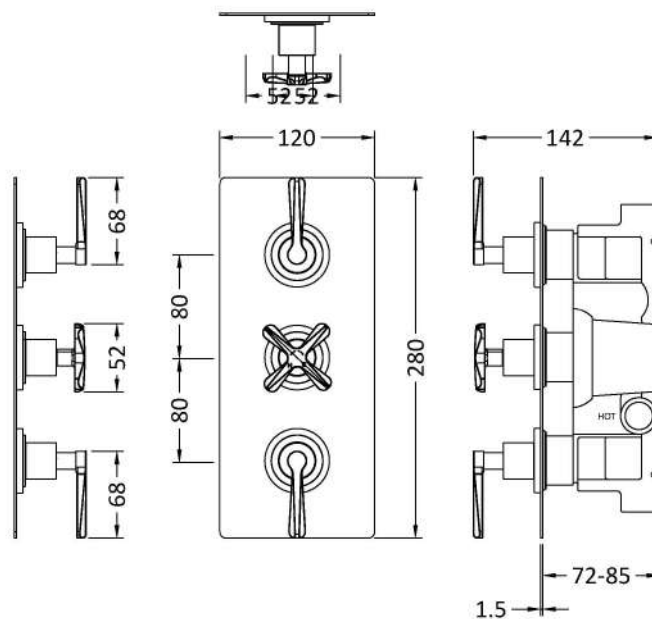

Sales Code: CLL8023

Description: Aztec Triple Conc Valve C/W Diverter

Product Dimensions

Length (mm):	
Width (mm):	120
Height (mm):	280
Depth (mm):	136
Nett Weight (kg):	3.93

Packaging Dimensions

Length (mm):	350
Width (mm):	255
Height (mm):	110
Gross Weight (kg):	3.93

Packaging Data

Box Colour:	White Cardboard Box
Box Qty:	1
Label Size:	100 x 50
Label Colour:	White Label
Label Qty:	2

Outer Box Dimensions (If Applicable)

Length (mm):	
Width (mm):	530
Height (mm):	430
Depth (mm):	345
Gross Weight (kg):	24
Barcode:	5056678422786

Product Details

Country of Origin:	United Kingdom
Fitting Instruction:	No
Product Material:	Brass/ABS
Mount Type:	Wall, Recessed
Outlet Elbow Supplied:	No
Easy Clean:	Not Applicable
Head Included:	No
Handset Included:	No
Body Jets Included:	No
No of Body Jets:	Not Applicable
Operating Pressure (bar):	0.5
Valve/Cartridge Type:	1/4 Turn Ceramic Disc
Flow Rates (L/min):	0.1 bar: N/A 0.5 bar: 13 1 bar: 17 2 bar: 24 3 bar: 27
TMV2 Approved:	No Approval No: N/A
TMV3 Approved:	No Approval No: N/A
WRAS Approved:	No Approval No: N/A
Head Function:	Not Applicable
Handset Function:	Not Applicable
Body Jet Info:	Not Applicable
Pipe Size:	15 mm & 22 mm
Pipe Centres:	N/A
Colour/Finish:	Brushed Brass
Hose Included:	Not Applicable
No. of Outlets:	3