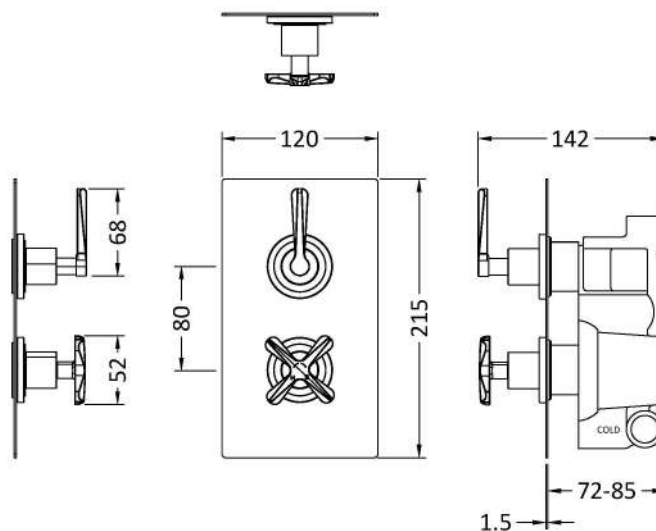

Sales Code: CLL8207

Description: Aztec Twin Conc Thermo Valve Div

Product Dimensions

Length (mm):	
Width (mm):	120
Height (mm):	215
Depth (mm):	138
Nett Weight (kg):	3.05

Packaging Dimensions

Length (mm):	1200
Width (mm):	100
Height (mm):	90
Gross Weight (kg):	3.05

Packaging Data

Box Colour:	White Cardboard Box
Box Qty:	1
Label Size:	100 x 50
Label Colour:	White Label
Label Qty:	2

Outer Box Dimensions (If Applicable)

Length (mm):	
Width (mm):	
Height (mm):	
Depth (mm):	
Gross Weight (kg):	28
Barcode:	5056678422724

Product Details

Country of Origin:	United Kingdom
Fitting Instruction:	No
Product Material:	Brass/ABS
Mount Type:	Recessed, Wall
Outlet Elbow Supplied:	No
Easy Clean:	Not Applicable
Head Included:	No
Handset Included:	No
Body Jets Included:	No
No of Body Jets:	Not Applicable
Operating Pressure (bar):	0.5
Valve/Cartridge Type:	1/4 Turn Ceramic Disc
Flow Rates (L/min):	0.1 bar: N/A 0.5 bar: 13 1 bar: 17 2 bar: 24 3 bar: 27
TMV2 Approved:	No Approval No: N/A
TMV3 Approved:	No Approval No: N/A
WRAS Approved:	No Approval No: N/A
Head Function:	Not Applicable
Handset Function:	Not Applicable
Body Jet Info:	Not Applicable
Pipe Size:	15 mm & 22 mm
Pipe Centres:	N/A
Colour/Finish:	Brushed Brass
Hose Included:	Not Applicable
No. of Outlets:	2