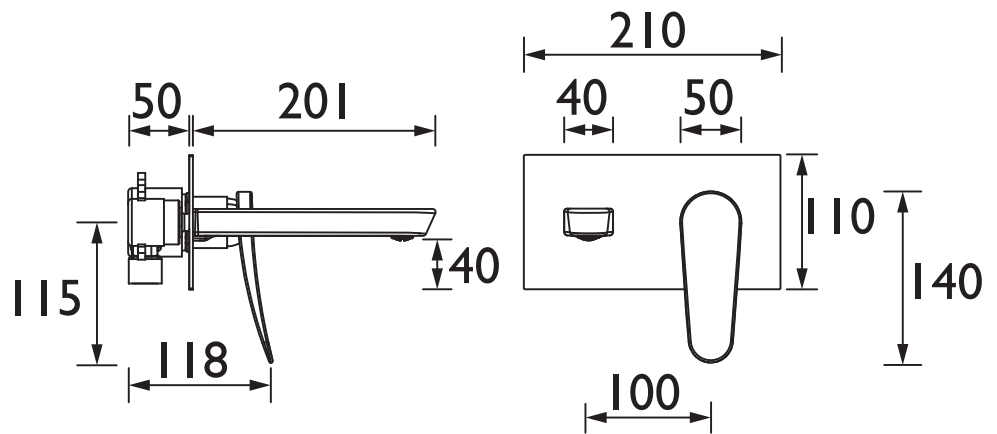

CLR WMBAS C

CLARET Tap Range Claret Wall Mounted Basin Mixer Chrome

Features:

- Long life ceramic cartridge for added durability and ease of use
- Easy to use metal handle
- Minimum working pressure of 0.2 bar

Product Certifications:

WRAS Cert. Number: 2207902
WRAS Expiry Date: 30/07/2027

For more products, visit our website:
<http://www.bristan.com>

Specification

Product Type:	Bathroom Taps
Main Construction Material:	Brass
Mount Type:	Wall Mounted
Handle Type:	Lever Handle
Connection Inlet:	1/2" BSP 15mm Compression
Connection Outlet:	M24 Coin Slot Anti-Splash
Number of Tap Holes:	2
Valve/Cartridge Type:	35mm Cartridge
Plumbing System Requirements:	Suitable for high pressure systems
Minimum Dynamic Pressure (bar):	1.0 bar
Maximum Dynamic Pressure (bar):	5.0 bar
Maximum Hot Water Temperature °C:	65°C
Maximum Static Pressure (bar):	10 bar
Flow Type:	Single Flow
Isolation Included:	No

Dimensions (measurements in mm)

Flow Rates (l/min)

System Pressure (bar)	0.2	0.5	1	2	3	5
CLR WMBAS C (mixed)	6.9	11.3	16.3	23.2	28.5	36.7

TECHNICAL DATA SHEET

BRISTAN