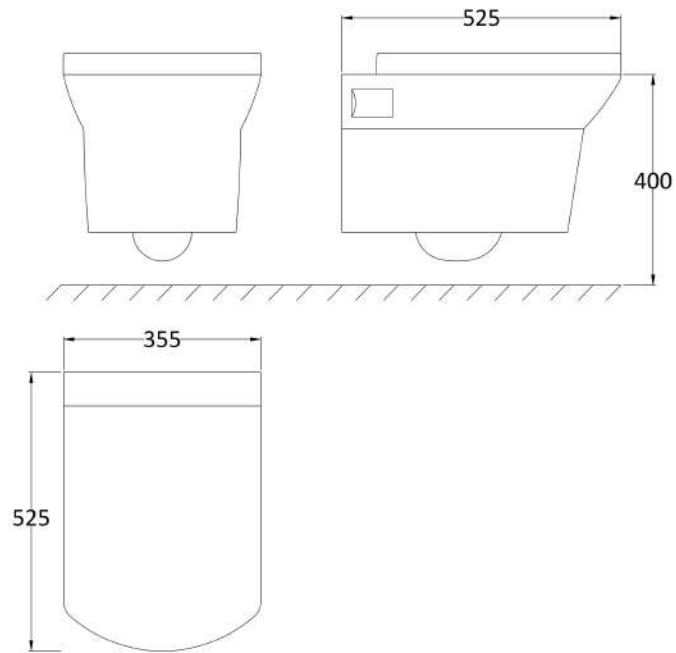

Sales Code: Clt007

Description: Maya W/H Pan & S/C Seat

Packaging Details

Barcode: 5055369063529