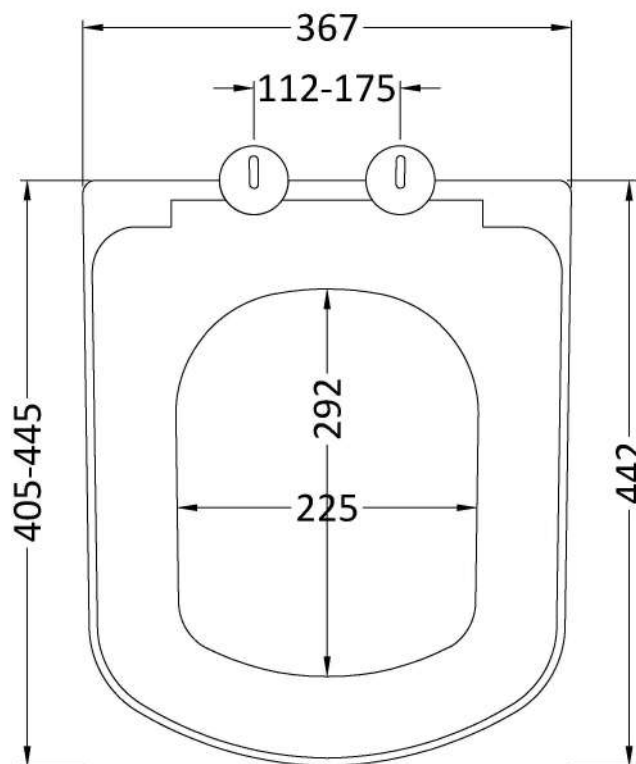

### Product Dimensions

Length (mm):	425
Width (mm):	355
Height (mm):	50
Nett Weight (kg):	2.7

### Packaging Dimensions

Length (mm):	475
Width (mm):	380
Height (mm):	60
Gross Weight (kg):	2.7

### Outer Box Dimensions (If Applicable)

Length (mm):	317
Width (mm):	490
Height (mm):	420
Gross Weight (kg):	15
Barcode:	5055369063345

### Product Dimensions

Height (mm):	400
Width (mm):	355
Depth (mm):	525
Nett Weight (kg):	23.7