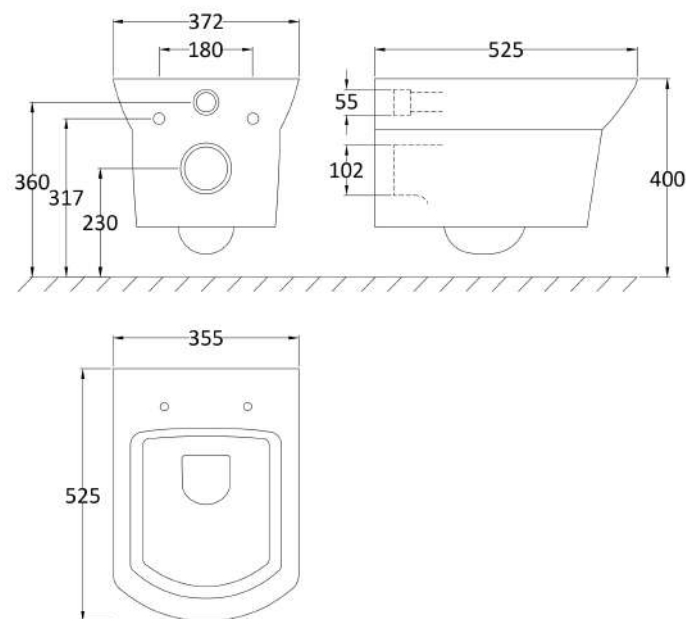

### Product Dimensions

Length (mm):	425
Width (mm):	355
Height (mm):	50
Nett Weight (kg):	2.7

### Packaging Dimensions

Length (mm):	475
Width (mm):	380
Height (mm):	60
Gross Weight (kg):	2.7

### Outer Box Dimensions (If Applicable)

Length (mm):	317
Width (mm):	490
Height (mm):	420
Gross Weight (kg):	15
Barcode:	5055369063345

### Product Dimensions

Height (mm):	400
Width (mm):	355
Depth (mm):	525
Nett Weight (kg):	23.7