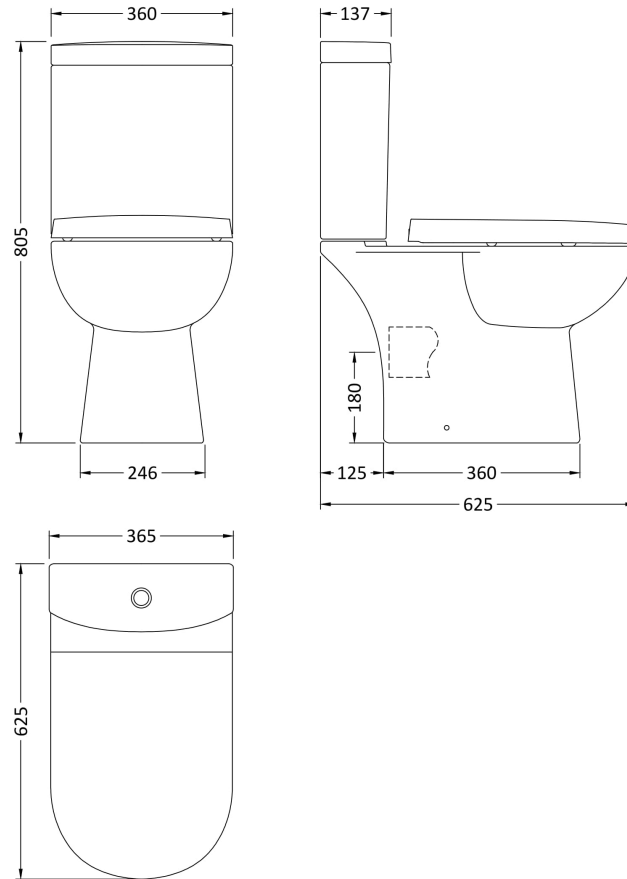

Sales Code: Clw001

Description: Lawton Compact Wc

Packaging Details

Barcode: 5055275867440