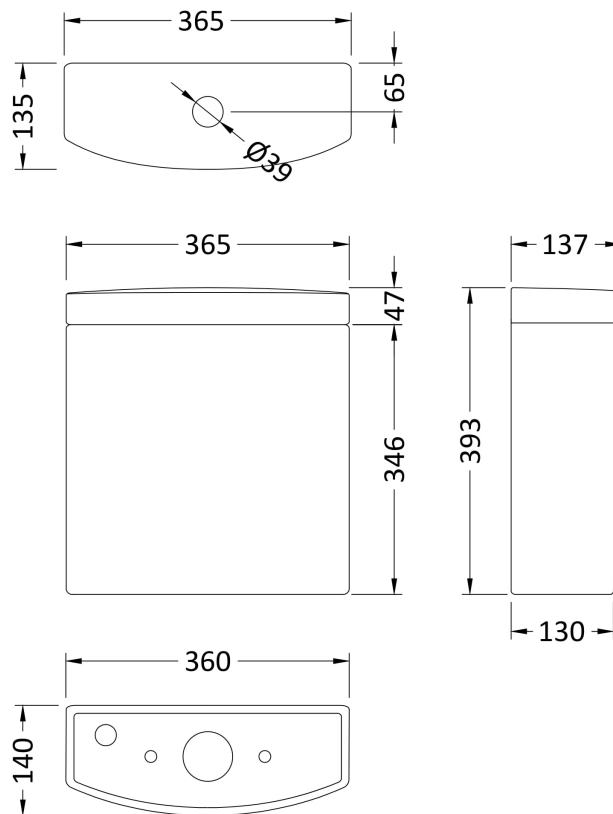

### Product Dimensions

Height (mm):	400
Width (mm):	360
Depth (mm):	625
Nett Weight (kg):	23.7

### Packaging Dimensions

Height (mm):	410
Width (mm):	380
Depth (mm):	650
Gross Weight (kg):	24.2

### Outer Box Dimensions (If Applicable)

Height (mm):	
Width (mm):	
Depth (mm):	
Gross Weight (kg):	
Barcode:	5055369069224

### Product Dimensions

Height (mm):	393
Width (mm):	365
Depth (mm):	137
Nett Weight (kg):	12.6