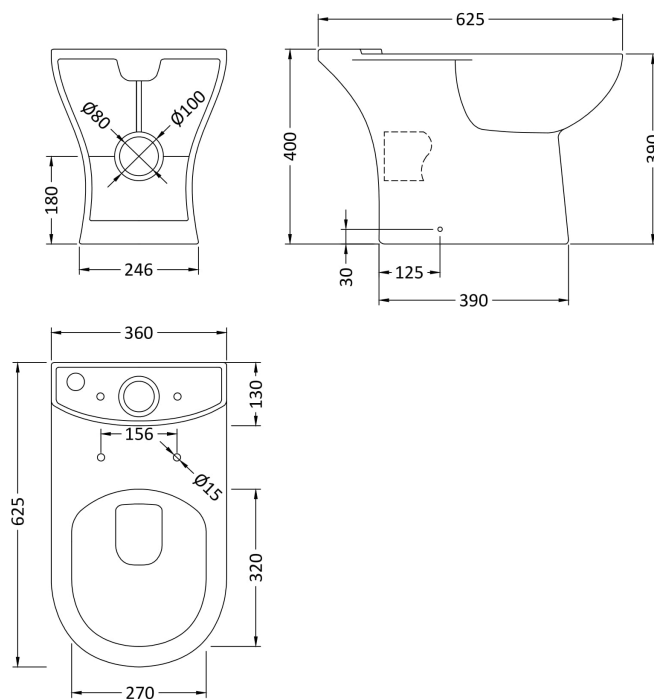

### Product Dimensions

Height (mm):	400
Width (mm):	360
Depth (mm):	625
Nett Weight (kg):	23.7

### Packaging Dimensions

Height (mm):	410
Width (mm):	380
Depth (mm):	650
Gross Weight (kg):	24.2

### Product Dimensions

Height (mm):	393
Width (mm):	365
Depth (mm):	137
Nett Weight (kg):	12.6

### Packaging Dimensions

Height (mm):	420
Width (mm):	410
Depth (mm):	160
Gross Weight (kg):	12.8