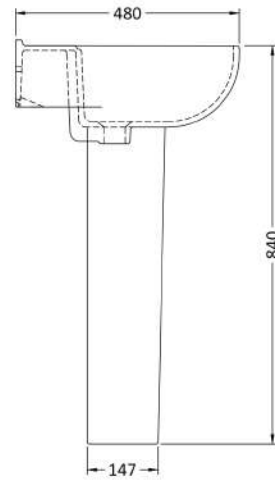

Sales Code: Clw003

Description: Lawton 550mm Basin & Pedestal

Packaging Details

Barcode: 5055275867426

Sales Code: NMU102

Description: 560mm Basin 1Th

Product Dimensions

Height (mm):	220
Width (mm):	550
Depth (mm):	480
Nett Weight (kg):	15.4

Packaging Dimensions

Height (mm):	230
Width (mm):	560
Depth (mm):	490
Gross Weight (kg):	15.6

Packaging Data

Box Colour:	Brown Cardboard Box
Box Qty:	1
Label Size:	100 x 50
Label Colour:	White Label
Label Qty:	2

Outer Box Dimensions (If Applicable)

Height (mm):	
Width (mm):	
Depth (mm):	
Gross Weight (kg):	
Barcode:	5055369083060

Product Details

Country of Origin:	China
Fitting Instruction:	No
Certification: CE & UKCA:	No WRAS: N/A WRAS No: N/A
Product Material:	Vitreous China
Fixing Supplied:	No

Sales Code: NMU103

Description: Full Pedestal

Product Dimensions

Height (mm):	675
Width (mm):	180
Depth (mm):	165
Nett Weight (kg):	11

Packaging Dimensions

Height (mm):	700
Width (mm):	190
Depth (mm):	180
Gross Weight (kg):	11.2