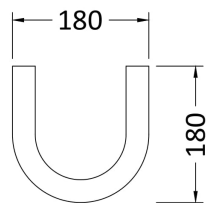

Sales Code: Clw003

Description: Lawton 550mm Basin & Pedestal

Packaging Details

Barcode: 5055275867426

Sales Code: NMU102

Description: 560mm Basin 1Th

Product Dimensions

Height (mm):	220
Width (mm):	550
Depth (mm):	480
Nett Weight (kg):	15.4

Packaging Dimensions

Height (mm):	230
Width (mm):	560
Depth (mm):	490
Gross Weight (kg):	15.6

Packaging Data

Box Colour:	Brown Cardboard Box
Box Qty:	1
Label Size:	100 x 50
Label Colour:	White Label
Label Qty:	2

Outer Box Dimensions (If Applicable)

Height (mm):	
Width (mm):	
Depth (mm):	
Gross Weight (kg):	
Barcode:	5055369083060

Product Details

Country of Origin:	China
Fitting Instruction:	No
Certification:	CE: No WRAS: N/A WRAS No: N/A
Product Material:	Vitreous China
Fixing Supplied:	No

Sales Code: NCS103

Description: Melbourne Pedestal

Product Dimensions

Height (mm):	670
Width (mm):	180
Depth (mm):	180
Nett Weight (kg):	11.5

Packaging Dimensions

Height (mm):	710
Width (mm):	190
Depth (mm):	190
Gross Weight (kg):	11.7