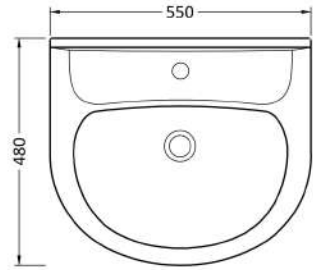

Sales Code: Clw003

Description: Lawton 550mm Basin & Pedestal

Packaging Details

Barcode: 5055275867426

Sales Code: NMU102

Description: 560mm Basin 1Th

Product Dimensions

Height (mm):	220
Width (mm):	550
Depth (mm):	480
Nett Weight (kg):	15.4

Packaging Dimensions

Height (mm):	230
Width (mm):	560
Depth (mm):	490
Gross Weight (kg):	15.6

Packaging Data

Box Colour:	Brown Cardboard Box
Box Qty:	1
Label Size:	100 x 50
Label Colour:	White Label
Label Qty:	2

Outer Box Dimensions (If Applicable)

Height (mm):	
Width (mm):	
Depth (mm):	
Gross Weight (kg):	
Barcode:	5055369083060

Product Details

Country of Origin:	China
Fitting Instruction:	No
Certification: CE & UKCA:	No WRAS: N/A WRAS No: N/A
Product Material:	Vitreous China
Fixing Supplied:	No

Sales Code: NMU103

Description: Full Pedestal

Product Dimensions

Height (mm):	675
Width (mm):	180
Depth (mm):	165
Nett Weight (kg):	11

Packaging Dimensions

Height (mm):	700
Width (mm):	190
Depth (mm):	180
Gross Weight (kg):	11.2