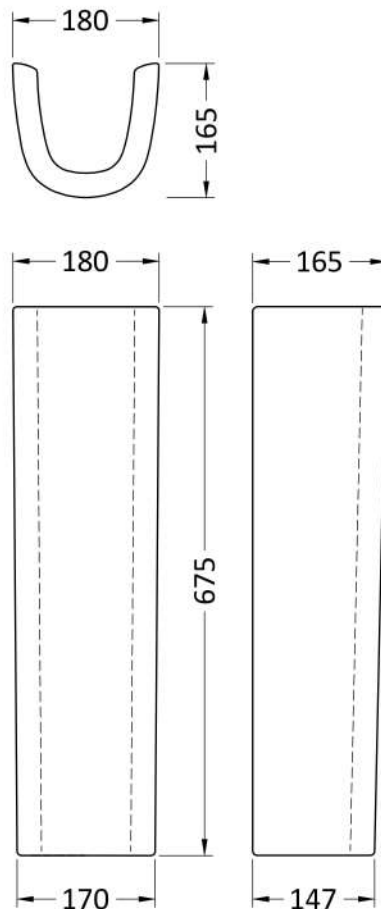

Sales Code: Clw003

Description: Lawton 550mm Basin & Pedestal

Packaging Details

Barcode: 5055275867426

Sales Code: NMU102

Description: 560mm Basin 1Th

Product Dimensions

Height (mm):	220
Width (mm):	550
Depth (mm):	480
Nett Weight (kg):	15.4

Packaging Dimensions

Height (mm):	230
Width (mm):	560
Depth (mm):	490
Gross Weight (kg):	15.6

Packaging Data

Box Colour:	Brown Cardboard Box
Box Qty:	1
Label Size:	100 x 50
Label Colour:	White Label
Label Qty:	2

Outer Box Dimensions (If Applicable)

Height (mm):	
Width (mm):	
Depth (mm):	
Gross Weight (kg):	
Barcode:	5055369083060

Product Details

Country of Origin:	China
Fitting Instruction:	No
Certification: CE & UKCA:	No WRAS: N/A WRAS No: N/A
Product Material:	Vitreous China
Fixing Supplied:	No

Sales Code: NMU103

Description: Full Pedestal

Product Dimensions

Height (mm):	675
Width (mm):	180
Depth (mm):	165
Nett Weight (kg):	11

Packaging Dimensions

Height (mm):	700
Width (mm):	190
Depth (mm):	180
Gross Weight (kg):	11.2