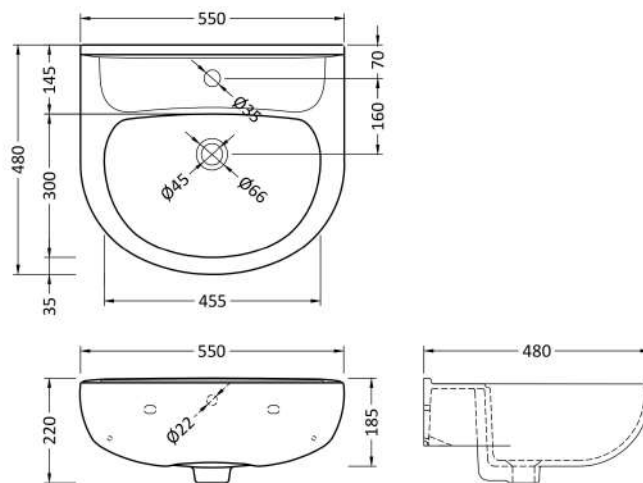

Sales Code: Clw003

Description: Lawton 550mm Basin & Pedestal

Packaging Details

Barcode: 5055275867426

Sales Code: NMU102

Description: 560mm Basin 1Th

Product Dimensions

Height (mm):	220
Width (mm):	550
Depth (mm):	480
Nett Weight (kg):	15.4

Packaging Dimensions

Height (mm):	230
Width (mm):	560
Depth (mm):	490
Gross Weight (kg):	15.6

Packaging Data

Box Colour:	Brown Cardboard Box
Box Qty:	1
Label Size:	100 x 50
Label Colour:	White Label
Label Qty:	2

Outer Box Dimensions (If Applicable)

Height (mm):	
Width (mm):	
Depth (mm):	
Gross Weight (kg):	
Barcode:	5055369083060

Product Details

Country of Origin:	China
Fitting Instruction:	No
Certification: CE & UKCA:	No WRAS: N/A WRAS No: N/A
Product Material:	Vitreous China
Fixing Supplied:	No

Sales Code: NMU103

Description: Full Pedestal

Product Dimensions

Height (mm):	675
Width (mm):	180
Depth (mm):	165
Nett Weight (kg):	11

Packaging Dimensions

Height (mm):	700
Width (mm):	190
Depth (mm):	180
Gross Weight (kg):	11.2