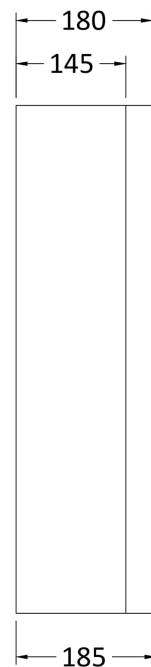

Sales Code: Clw003

Description: Lawton 550mm Basin & Pedestal

Packaging Details

Barcode: 5055275867426

Sales Code: NMU102

Description: 560mm Basin 1Th

Product Dimensions

Height (mm):	220
Width (mm):	550
Depth (mm):	480
Nett Weight (kg):	15.4

Packaging Dimensions

Height (mm):	230
Width (mm):	560
Depth (mm):	490
Gross Weight (kg):	15.6

Packaging Data

Box Colour:	Brown Cardboard Box
Box Qty:	1
Label Size:	100 x 50
Label Colour:	White Label
Label Qty:	2

Outer Box Dimensions (If Applicable)

Height (mm):	
Width (mm):	
Depth (mm):	
Gross Weight (kg):	
Barcode:	5055369083060

Product Details

Country of Origin:	China
Fitting Instruction:	No
Certification:	CE: No WRAS: N/A WRAS No: N/A
Product Material:	Vitreous China
Fixing Supplied:	No

Sales Code: NCS103

Description: Melbourne Pedestal

Product Dimensions

Height (mm):	670
Width (mm):	180
Depth (mm):	180
Nett Weight (kg):	11.5

Packaging Dimensions

Height (mm):	710
Width (mm):	190
Depth (mm):	190
Gross Weight (kg):	11.7