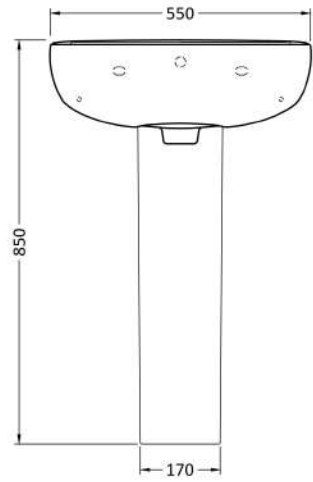

Sales Code: Clw003

Description: Lawton 550mm Basin & Pedestal

Packaging Details

Barcode: 5055275867426

Sales Code: NMU102

Description: 560mm Basin 1Th

Product Dimensions

Height (mm):	220
Width (mm):	550
Depth (mm):	480
Nett Weight (kg):	15.4

Packaging Dimensions

Height (mm):	230
Width (mm):	560
Depth (mm):	490
Gross Weight (kg):	15.6

Packaging Data

Box Colour:	Brown Cardboard Box
Box Qty:	1
Label Size:	100 x 50
Label Colour:	White Label
Label Qty:	2

Outer Box Dimensions (If Applicable)

Height (mm):	
Width (mm):	
Depth (mm):	
Gross Weight (kg):	
Barcode:	5055369083060

Product Details

Country of Origin:	China
Fitting Instruction:	No
Certification: CE & UKCA:	No WRAS: N/A WRAS No: N/A
Product Material:	Vitreous China
Fixing Supplied:	No

Sales Code: NMU103

Description: Full Pedestal

Product Dimensions

Height (mm):	675
Width (mm):	180
Depth (mm):	165
Nett Weight (kg):	11

Packaging Dimensions

Height (mm):	700
Width (mm):	190
Depth (mm):	180
Gross Weight (kg):	11.2