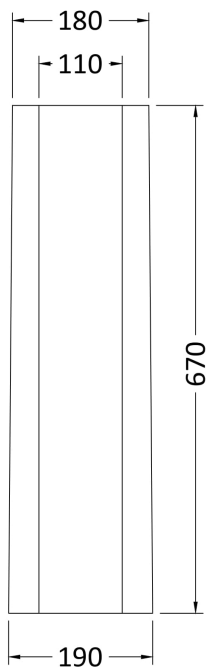

Sales Code: Clw003

Description: Lawton 550mm Basin & Pedestal

Packaging Details

Barcode: 5055275867426

Sales Code: NMU102

Description: 560mm Basin 1Th

Product Dimensions

Height (mm):	220
Width (mm):	550
Depth (mm):	480
Nett Weight (kg):	15.4

Packaging Dimensions

Height (mm):	230
Width (mm):	560
Depth (mm):	490
Gross Weight (kg):	15.6

Packaging Data

Box Colour:	Brown Cardboard Box
Box Qty:	1
Label Size:	100 x 50
Label Colour:	White Label
Label Qty:	2

Outer Box Dimensions (If Applicable)

Height (mm):	
Width (mm):	
Depth (mm):	
Gross Weight (kg):	
Barcode:	5055369083060

Product Details

Country of Origin:	China
Fitting Instruction:	No
Certification:	CE: No WRAS: N/A WRAS No: N/A
Product Material:	Vitreous China
Fixing Supplied:	No

Sales Code: NCS103

Description: Melbourne Pedestal

Product Dimensions

Height (mm):	670
Width (mm):	180
Depth (mm):	180
Nett Weight (kg):	11.5

Packaging Dimensions

Height (mm):	710
Width (mm):	190
Depth (mm):	190
Gross Weight (kg):	11.7