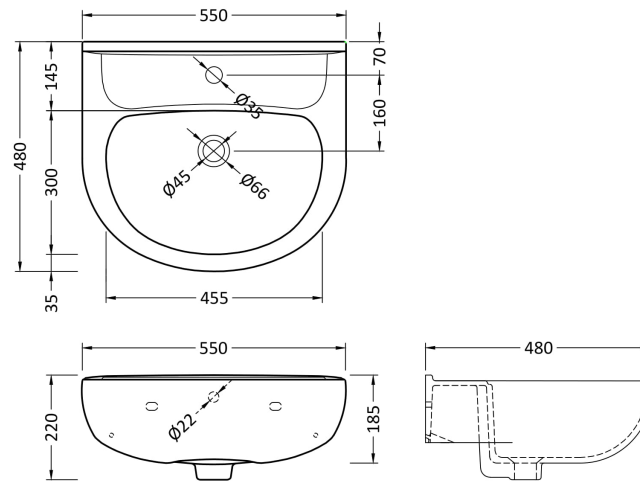

Sales Code: Clw003

Description: Lawton 550mm Basin & Pedestal

Packaging Details

Barcode: 5055275867426

Sales Code: NMU102

Description: 560mm Basin 1Th

Product Dimensions

Height (mm):	220
Width (mm):	550
Depth (mm):	480
Nett Weight (kg):	15.4

Packaging Dimensions

Height (mm):	230
Width (mm):	560
Depth (mm):	490
Gross Weight (kg):	15.6

Packaging Data

Box Colour:	Brown Cardboard Box
Box Qty:	1
Label Size:	100 x 50
Label Colour:	White Label
Label Qty:	2

Outer Box Dimensions (If Applicable)

Height (mm):	
Width (mm):	
Depth (mm):	
Gross Weight (kg):	
Barcode:	5055369083060

Product Details

Country of Origin:	China
Fitting Instruction:	No
Certification:	CE: No WRAS: N/A WRAS No: N/A
Product Material:	Vitreous China
Fixing Supplied:	No

Sales Code: NCS103

Description: Melbourne Pedestal

Product Dimensions

Height (mm):	670
Width (mm):	180
Depth (mm):	180
Nett Weight (kg):	11.5

Packaging Dimensions

Height (mm):	710
Width (mm):	190
Depth (mm):	190
Gross Weight (kg):	11.7