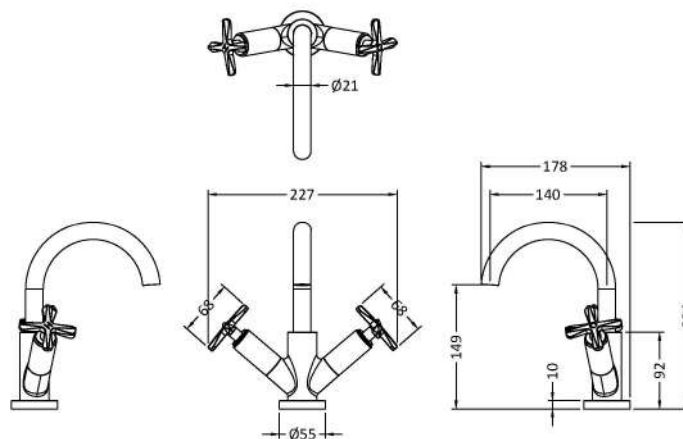

Sales Code: CLX315

Description: Aztec Mono Basin Mixer Inc Waste

Product Dimensions

Height (mm):	217
Width (mm):	230
Depth (mm):	175
Length (mm):	
Nett Weight (kg):	2.5

Packaging Dimensions

Height (mm):	90
Width (mm):	175
Depth (mm):	270
Gross Weight (kg):	2.6

Packaging Data

Box Colour:	White Cardboard Box
Box Qty:	1
Label Size:	100 x 50
Label Colour:	White Label
Label Qty:	2

Outer Box Dimensions (If Applicable)

Height (mm):	410
Width (mm):	557
Depth (mm):	295
Length (mm):	
Gross Weight (kg):	20
Barcode:	5056462699226

Product Details

Country of Origin:	United Kingdom
Fitting Instruction:	No
Product Material:	Brass
Control Type:	Manual
Waste Included:	Waste Included
Waste Type:	Push Button
WRAS Approval: Yes	Approval No: 2204064
Valve/Cartridge Type:	1/4 Turn Ceramic Disc
Colour/Finish:	Chrome
Mount Type:	Deck
Operating Pressure (bar):	0.1
Flow Rates: (Litres Per Min)	0.1 bar: 3 0.5 bar: 16 1 bar: 22 2 bar: 31 3 bar: 38
Pipe Size:	15 mm (1/2" Bsp)
Pipe Centres:	N/A