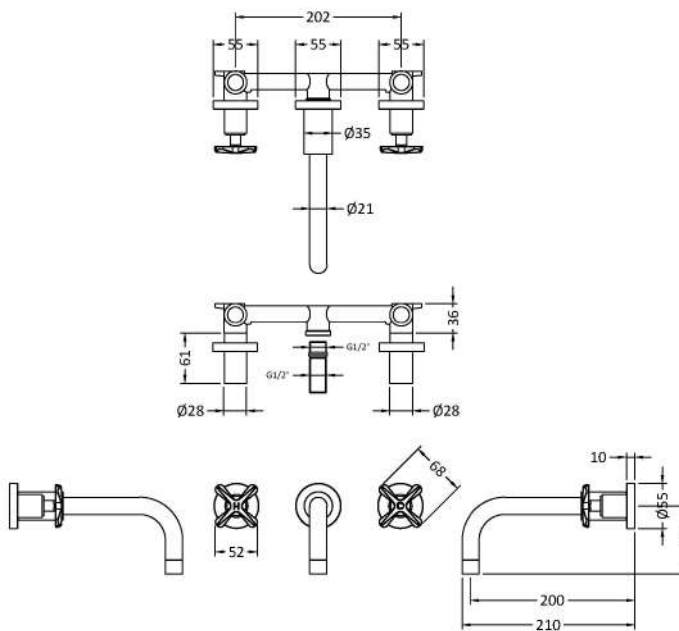

Sales Code: CLX317

Description: Aztec 3Th Wall Mounted Basin Mixer

Product Dimensions

Height (mm):	113
Width (mm):	255
Depth (mm):	220
Length (mm):	
Nett Weight (kg):	2.1

Packaging Dimensions

Height (mm):	140
Width (mm):	180
Depth (mm):	350
Gross Weight (kg):	2.2

Packaging Data

Box Colour:	White Cardboard Box
Box Qty:	1
Label Size:	100 x 50
Label Colour:	White Label
Label Qty:	2

Outer Box Dimensions (If Applicable)

Height (mm):	
Width (mm):	
Depth (mm):	
Length (mm):	
Gross Weight (kg):	18
Barcode:	5056462699233

Product Details

Country of Origin:	United Kingdom
Fitting Instruction:	No
Product Material:	Brass
Control Type:	Manual
Waste Included:	Waste Not Included
Waste Type:	Not Applicable
WRAS Approval: Yes	Approval No: 2204064
Valve/Cartridge Type:	1/4 Turn Ceramic Disc
Colour/Finish:	Chrome
Mount Type:	Deck
Operating Pressure (bar):	0.1
Flow Rates: (Litres Per Min)	0.1 bar: 5 0.5 bar: 12 1 bar: 16 2 bar: 22 3 bar: 27
Pipe Size:	15 mm (1/2" Bsp)
Pipe Centres:	N/A