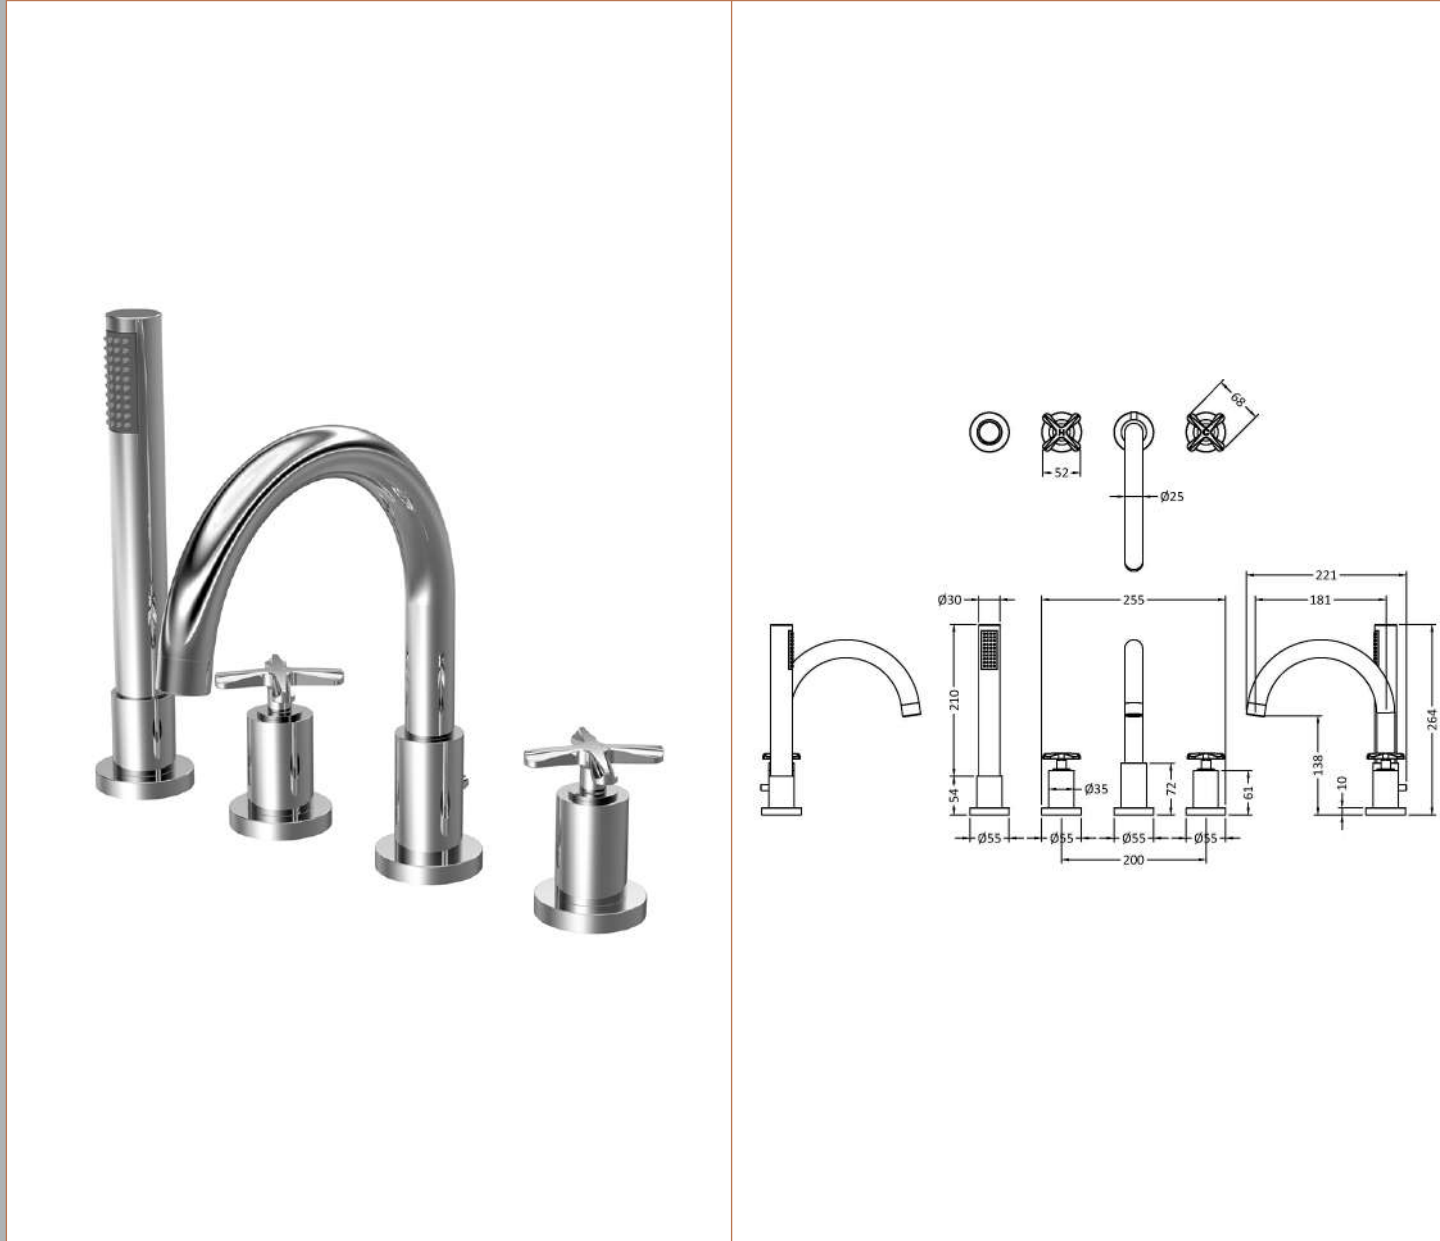

Sales Code: CLX334S

Description: Aztec 4 Tap Hole Bath Mixer

Product Dimensions

Height (mm):
 Width (mm):
 Depth (mm):
 Length (mm):
 Nett Weight (kg): 0.1

Packaging Dimensions

Height (mm): 550
 Width (mm): 550
 Depth (mm): 550
 Gross Weight (kg): 0.1

Packaging Data

Box Colour:
 Box Qty: 0
 Label Size: 0 x 0
 Label Colour:
 Label Qty: 0

Outer Box Dimensions (If Applicable)

Height (mm):
 Width (mm):
 Depth (mm):
 Length (mm):
 Gross Weight (kg):
 Barcode: 5056678414019

Product Details

Country of Origin:
 Fitting Instruction: Yes
 Product Material:
 Control Type:
 Waste Included:
 Waste Type:
 WRAS Approval: Approval No:
 Valve/Cartridge Type:
 Colour/Finish:
 Mount Type:
 Operating Pressure (bar):
 Flow Rates: (Litres Per Min) 0.1 bar: 0.5 bar: 1 bar: 2 bar: 3 bar:
 Pipe Size:
 Pipe Centres: