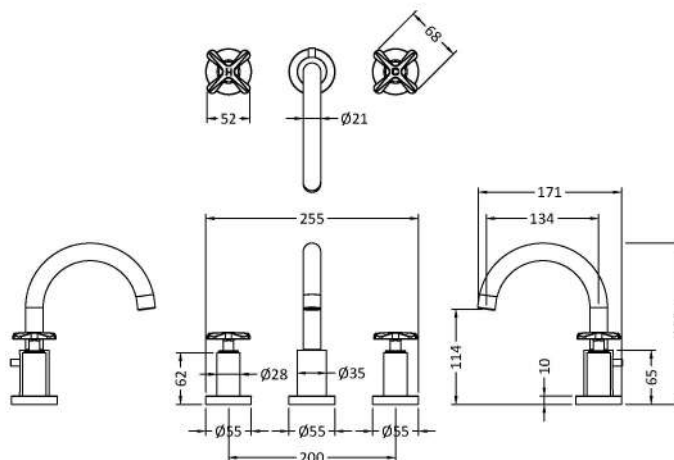

Sales Code: CLX337

Description: Aztec 3Th Basin Mixer Inc Puw

Product Dimensions

Height (mm):	190
Width (mm):	130
Depth (mm):	175
Length (mm):	
Nett Weight (kg):	3.3

Packaging Dimensions

Height (mm):	85
Width (mm):	175
Depth (mm):	390
Gross Weight (kg):	3.3

Packaging Data

Box Colour:	White Cardboard Box
Box Qty:	1
Label Size:	100 x 50
Label Colour:	White Label
Label Qty:	2

Outer Box Dimensions (If Applicable)

Height (mm):	500
Width (mm):	500
Depth (mm):	500
Length (mm):	
Gross Weight (kg):	20
Barcode:	5056462699349

Product Details

Country of Origin:	United Kingdom
Fitting Instruction:	No
Product Material:	Brass
Control Type:	Manual
Waste Included:	Waste Included
Waste Type:	Pop-Up
WRAS Approval: No	Approval No: N/A
Valve/Cartridge Type:	1/4 Turn Ceramic Disc
Colour/Finish:	Chrome
Mount Type:	Deck
Operating Pressure (bar):	0.1

Flow Rates: (Litres Per Min)	0.1 bar: 4	0.5 bar: 14	1 bar: 22	2 bar: 28	3 bar: 32
Pipe Size:	15 mm (1/2" Bsp)				
Pipe Centres:	N/A				