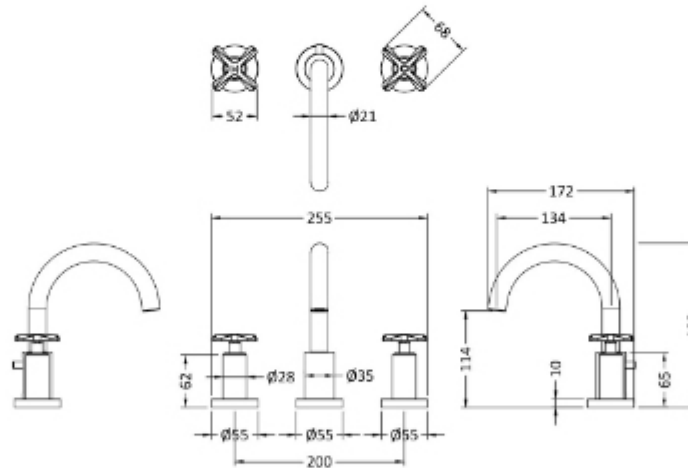

Sales Code: CLX337

Description: Aztec 3Th Basin Mixer Inc Puw

Product Dimensions

Height (mm):	190
Width (mm):	130
Depth (mm):	175
Length (mm):	
Nett Weight (kg):	3.3

Packaging Dimensions

Height (mm):	65
Width (mm):	175
Depth (mm):	390
Gross Weight (kg):	3.3

Packaging Data

Box Colour:	White Cardboard Box
Box Qty:	1
Label Size:	100 x 50
Label Colour:	White Label
Label Qty:	2

Outer Box Dimensions (If Applicable)

Height (mm):	500
Width (mm):	500
Depth (mm):	500
Length (mm):	
Gross Weight (kg):	20
Barcode:	5056462699349

Product Details

Country of Origin:	United Kingdom
Fitting Instruction:	No
Product Material:	Brass
Control Type:	Manual
Waste Included:	Waste Included
Waste Type:	Pop-Up
WRAS Approval: No	Approval No: N/A
Valve/Cartridge Type:	1/4 Turn Ceramic Disc
Colour/Finish:	Chrome
Mount Type:	Deck
Operating Pressure (bar):	0.1
Flow Rates: (Litres Per Min)	0.1 bar: 4 0.5 bar: 14 1 bar: 22 2 bar: 28 3 bar: 32
Pipe Size:	15 mm
Pipe Centres:	N/A