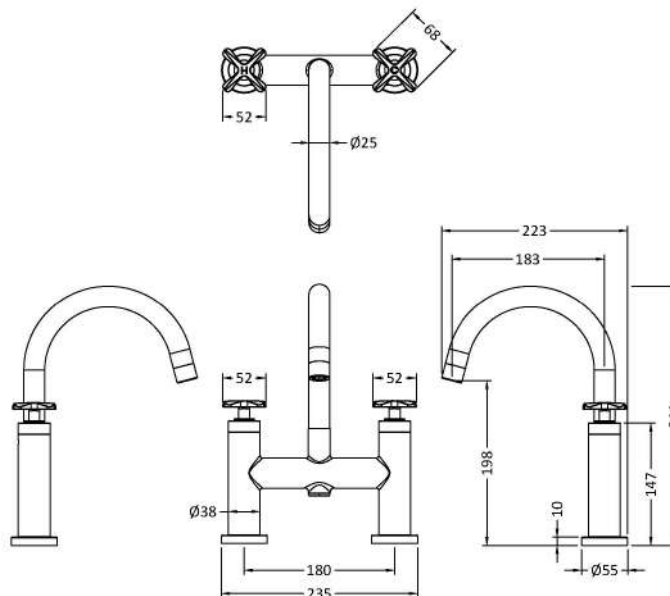

### Product Dimensions

Height (mm):	319
Width (mm):	230
Depth (mm):	50
Length (mm):	
Nett Weight (kg):	3

### Packaging Dimensions

Height (mm):	100
Width (mm):	235
Depth (mm):	265
Gross Weight (kg):	3.1

### Outer Box Dimensions (If Applicable)

Height (mm):	320
Width (mm):	495
Depth (mm):	295
Length (mm):	
Gross Weight (kg):	19
Barcode:	5056462699240

### Product Details

Country of Origin:	United Kingdom
Fitting Instruction:	No
Product Material:	Brass
Control Type:	Manual
Waste Included:	Waste Not Included
Waste Type:	Not Applicable
WRAS Approval: Yes	Approval No: 2204060
Valve/Cartridge Type:	1/4 Turn Ceramic Disc
Colour/Finish:	Chrome
Mount Type:	Deck
Operating Pressure (bar):	0.2
Flow Rates: (Litres Per Min)	0.1 bar: 8    0.5 bar: 29    1 bar: 40    2 bar: 48    3 bar: 0
Pipe Size:	22 mm (3/4" Bsp)
Pipe Centres:	180 mm