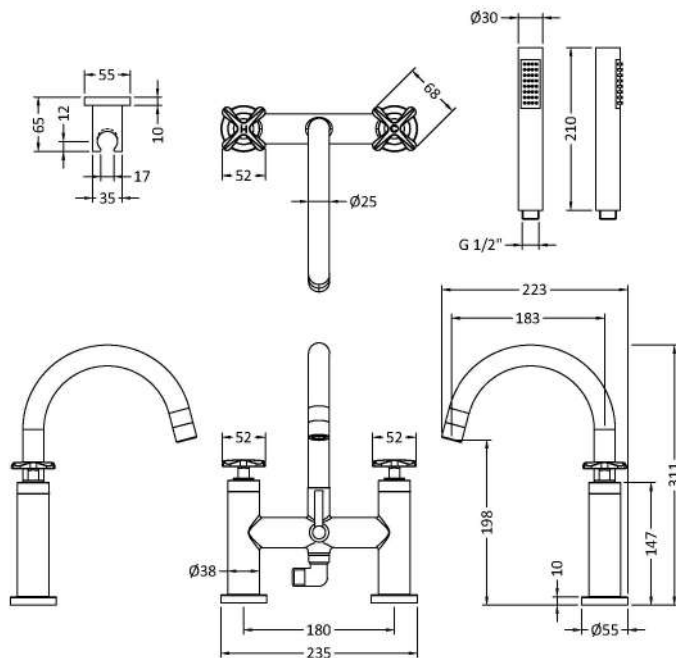

### Product Dimensions

Height (mm):	319
Width (mm):	230
Depth (mm):	50
Length (mm):	
Nett Weight (kg):	4.4

### Packaging Dimensions

Height (mm):	140
Width (mm):	235
Depth (mm):	265
Gross Weight (kg):	4.4

### Outer Box Dimensions (If Applicable)

Height (mm):	315
Width (mm):	490
Depth (mm):	280
Length (mm):	
Gross Weight (kg):	18
Barcode:	5056462699363

Flow Rates: (Litres Per Min)	0.1 bar: 7	0.5 bar: 22	1 bar: 29	2 bar: 39	3 bar: 44
Pipe Size:	22 mm (3/4" Bsp)				
Pipe Centres:	N/A				