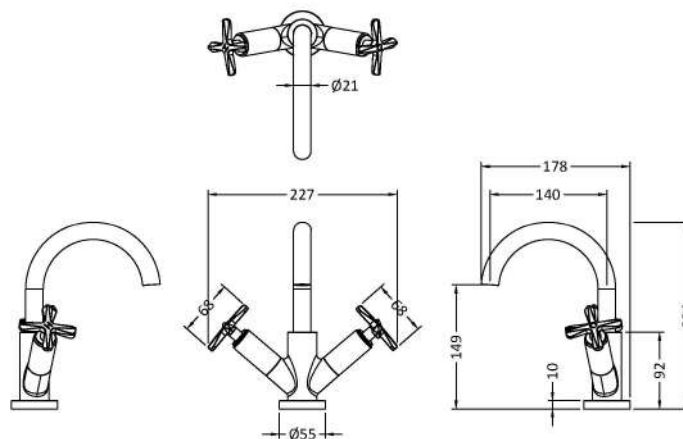

### Product Dimensions

Height (mm):	217
Width (mm):	230
Depth (mm):	175
Length (mm):	
Nett Weight (kg):	2.5

### Packaging Dimensions

Height (mm):	90
Width (mm):	175
Depth (mm):	270
Gross Weight (kg):	2.6

### Outer Box Dimensions (If Applicable)

Height (mm):	410
Width (mm):	557
Depth (mm):	295
Length (mm):	
Gross Weight (kg):	20
Barcode:	5056462699257

### Product Details

Country of Origin:	United Kingdom
Fitting Instruction:	No
Product Material:	Brass
Control Type:	Manual
Waste Included:	Waste Included
Waste Type:	Push Button
WRAS Approval: Yes	Approval No: 2204064
Valve/Cartridge Type:	1/4 Turn Ceramic Disc
Colour/Finish:	Matt Black
Mount Type:	Deck
Operating Pressure (bar):	0.1