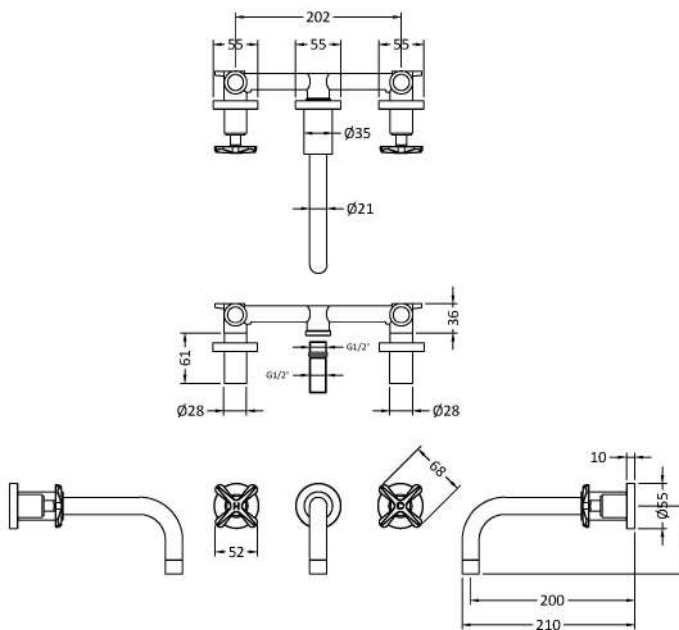

### Product Dimensions

Height (mm):	113
Width (mm):	255
Depth (mm):	220
Length (mm):	
Nett Weight (kg):	2.1

### Packaging Dimensions

Height (mm):	140
Width (mm):	180
Depth (mm):	350
Gross Weight (kg):	2.2

### Outer Box Dimensions (If Applicable)

Height (mm):	
Width (mm):	
Depth (mm):	
Length (mm):	
Gross Weight (kg):	18
Barcode:	5056462699264

### Product Details

Country of Origin:	United Kingdom
Fitting Instruction:	No
Product Material:	Brass
Control Type:	Manual
Waste Included:	Waste Not Included
Waste Type:	Not Applicable
WRAS Approval: Yes	Approval No: 2204064
Valve/Cartridge Type:	1/4 Turn Ceramic Disc
Colour/Finish:	Matt Black
Mount Type:	Deck
Operating Pressure (bar):	0.1
Flow Rates: (Litres Per Min)	0.1 bar: 5    0.5 bar: 12    1 bar: 16    2 bar: 22    3 bar: 27
Pipe Size:	15 mm (1/2" Bsp)
Pipe Centres:	N/A