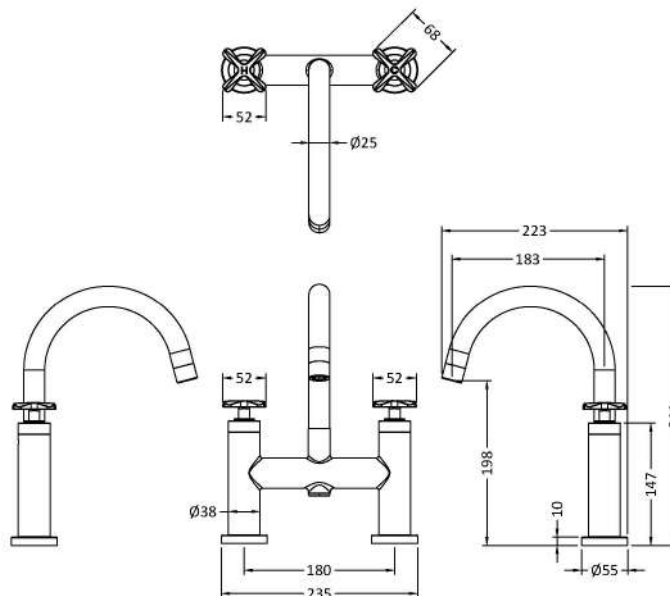

Sales Code: CLX453

Description: Aztec Deck Mounted Bath Filler

Product Dimensions

Height (mm):	319
Width (mm):	230
Depth (mm):	50
Length (mm):	
Nett Weight (kg):	3

Packaging Dimensions

Height (mm):	100
Width (mm):	235
Depth (mm):	265
Gross Weight (kg):	3.1

Packaging Data

Box Colour:	White Cardboard Box
Box Qty:	1
Label Size:	100 x 50
Label Colour:	White Label
Label Qty:	2

Outer Box Dimensions (If Applicable)

Height (mm):	320
Width (mm):	495
Depth (mm):	295
Length (mm):	
Gross Weight (kg):	19
Barcode:	5056462699271

Product Details

Country of Origin:	United Kingdom
Fitting Instruction:	No
Product Material:	Brass
Control Type:	Manual
Waste Included:	Waste Not Included
Waste Type:	Not Applicable
WRAS Approval: Yes	Approval No: 2204060
Valve/Cartridge Type:	1/4 Turn Ceramic Disc
Colour/Finish:	Matt Black
Mount Type:	Deck
Operating Pressure (bar):	0.2
Flow Rates: (Litres Per Min)	0.1 bar: 8 0.5 bar: 29 1 bar: 40 2 bar: 48 3 bar: 0
Pipe Size:	22 mm (3/4" Bsp)
Pipe Centres:	180 mm