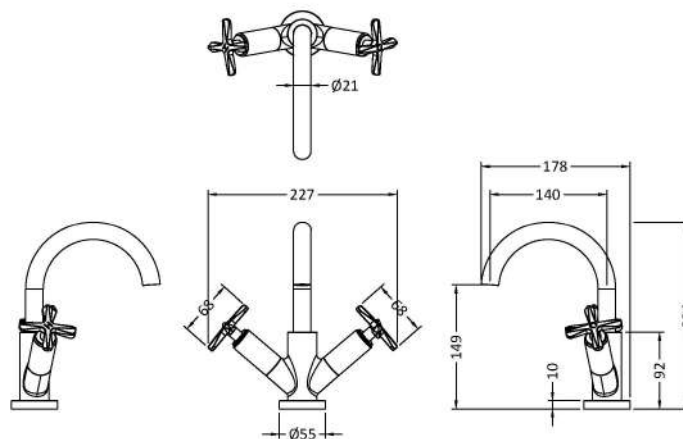

Sales Code: CLX815

Description: Aztec Mono Basin Mixer Inc Waste

Product Dimensions

Height (mm):	217
Width (mm):	230
Depth (mm):	175
Length (mm):	
Nett Weight (kg):	2.5

Packaging Dimensions

Height (mm):	90
Width (mm):	175
Depth (mm):	270
Gross Weight (kg):	2.6

Packaging Data

Box Colour:	White Cardboard Box
Box Qty:	1
Label Size:	100 x 50
Label Colour:	White Label
Label Qty:	2

Outer Box Dimensions (If Applicable)

Height (mm):	410
Width (mm):	557
Depth (mm):	295
Length (mm):	
Gross Weight (kg):	20
Barcode:	5056462699288

Product Details

Country of Origin:	United Kingdom
Fitting Instruction:	No
Product Material:	Brass
Control Type:	Manual
Waste Included:	Waste Included
Waste Type:	Push Button
WRAS Approval: Yes	Approval No: 2204064
Valve/Cartridge Type:	1/4 Turn Ceramic Disc
Colour/Finish:	Brushed Brass
Mount Type:	Deck
Operating Pressure (bar):	0.1

Flow Rates: (Litres Per Min)	0.1 bar: 3	0.5 bar: 16	1 bar: 22	2 bar: 31	3 bar: 38
Pipe Size:	15 mm (1/2" Bsp)				
Pipe Centres:	N/A				