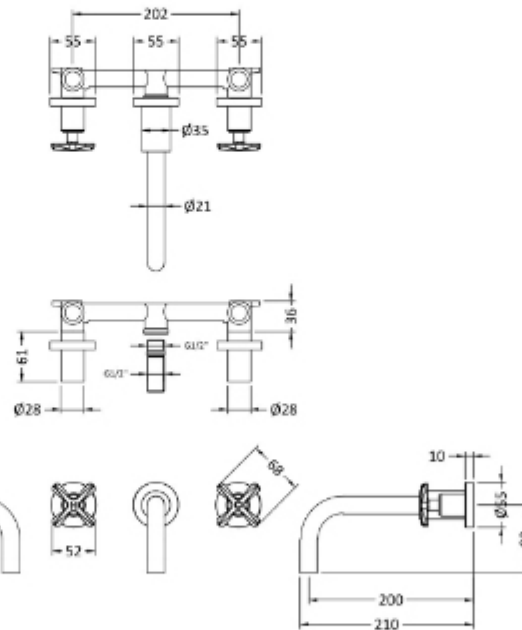

Sales Code: CLX817

Description: Aztec 3Th Wall Mounted Basin Mixer

Product Dimensions

Height (mm):	113
Width (mm):	255
Depth (mm):	220
Length (mm):	
Nett Weight (kg):	2.1

Packaging Dimensions

Height (mm):	140
Width (mm):	180
Depth (mm):	350
Gross Weight (kg):	2.2

Packaging Data

Box Colour:	White Cardboard Box
Box Qty:	1
Label Size:	100 x 50
Label Colour:	White Label
Label Qty:	2

Outer Box Dimensions (If Applicable)

Height (mm):	
Width (mm):	
Depth (mm):	
Length (mm):	
Gross Weight (kg):	18
Barcode:	5056462699295

Product Details

Country of Origin:	United Kingdom
Fitting Instruction:	No
Product Material:	Brass
Control Type:	Manual
Waste Included:	Waste Not Included
Waste Type:	Not Applicable
WRAS Approval: Yes	Approval No: 2204064
Valve/Cartridge Type:	1/4 Turn Ceramic Disc
Colour/Finish:	Brushed Brass
Mount Type:	Deck
Operating Pressure (bar):	0.1
Flow Rates: (Litres Per Min)	0.1 bar: 5 0.5 bar: 12 1 bar: 16 2 bar: 22 3 bar: 27
Pipe Size:	15 mm
Pipe Centres:	N/A