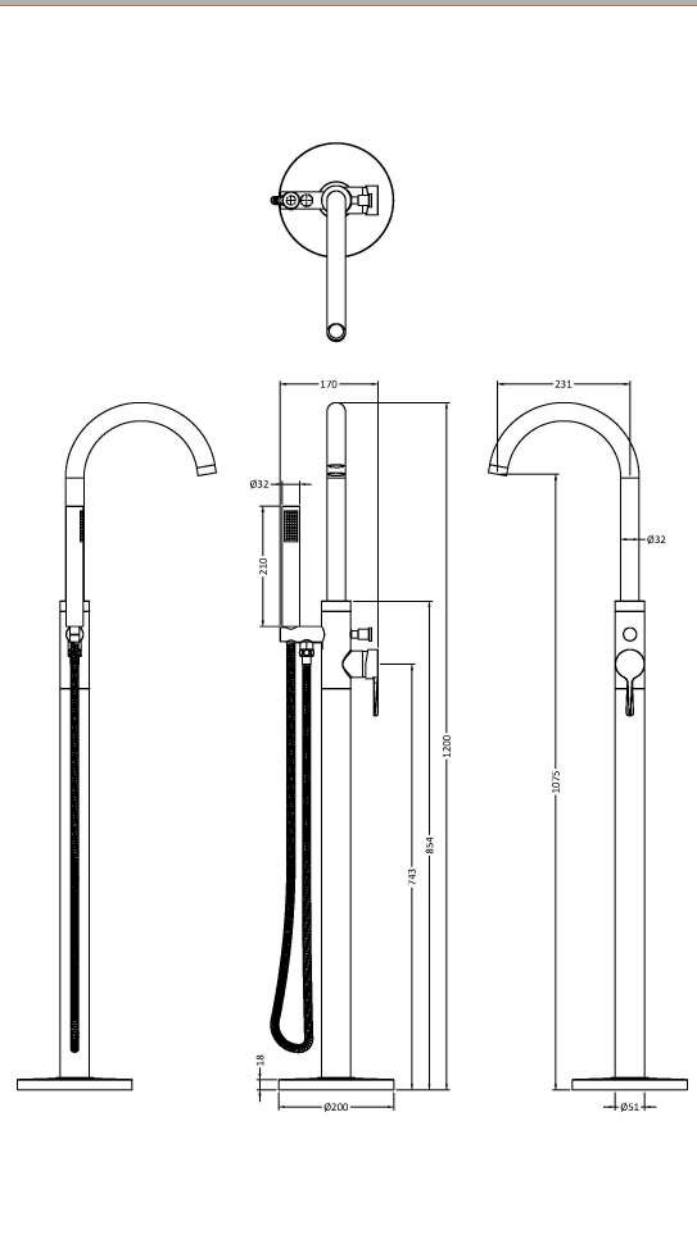

### Product Dimensions

Height (mm):	1200
Width (mm):	200
Depth (mm):	345
Length (mm):	
Nett Weight (kg):	7.36

### Packaging Dimensions

Height (mm):	250
Width (mm):	295
Depth (mm):	945
Gross Weight (kg):	7.36

### Outer Box Dimensions (If Applicable)

Height (mm):	270
Width (mm):	930
Depth (mm):	235
Length (mm):	
Gross Weight (kg):	7
Barcode:	5056462699325

### Product Details

Country of Origin:	United Kingdom
Fitting Instruction:	No
Product Material:	Brass/ABS
Control Type:	Manual
Waste Included:	Waste Not Included
Waste Type:	Not Applicable
WRAS Approval: No	Approval No: N/A
Valve/Cartridge Type:	Single Lever Cartridge
Colour/Finish:	Brushed Brass
Mount Type:	Floor Standing
Operating Pressure (bar):	1
Flow Rates: (Litres Per Min)	0.1 bar: 2.2 0.5 bar: 6.7 1 bar: 9.5 2 bar: 13.5 3 bar: 16.5
Pipe Size:	15 mm (1/2" Bsp)
Pipe Centres:	N/A